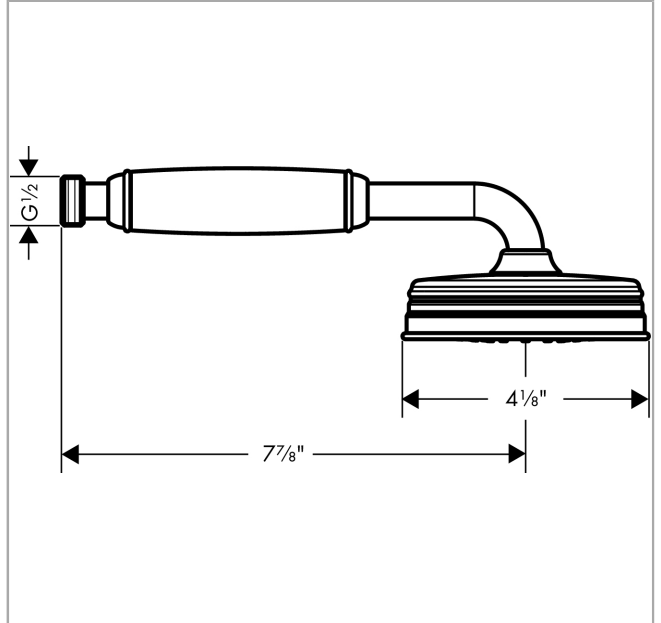

AXOR Montreux
Handshower 100 1-Jet, 1.8 GPM
 Finish: **chrome** Part no. : **04695000**

Description

Features

- Spray modes: RainAir
- 90 spray channels
- Max. flow: 1.8 GPM (6.8 L/Min)

Item details

List Price \$ 376.00

Technology

Compliance / Sustainability

Product image

Scale drawing

AXOR Montreux
Handshower 100 1-Jet, 1.8 GPM
Finish: **chrome** Part no. : **04695000**

Exploded drawing

Year of production: >01/18