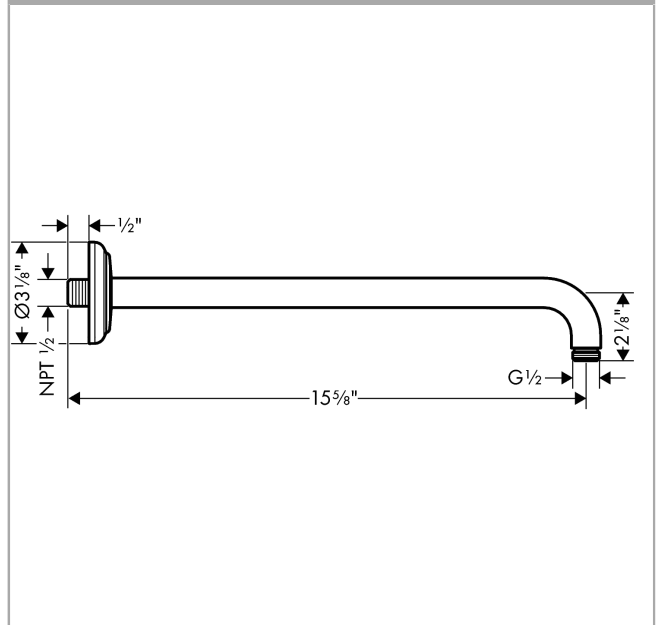

**AXOR Montreux
Showerarm 15"**
Finish: **chrome** Part no. : **04746000**

Description

Features

- Length: 15 3/8"
- Brass
- Version: 90° angle
- Connection type: 1/2" NPT
- Escutcheon, Mounting plate

Item details

List Price \$ 348.00

Compliance / Sustainability

Product image

Scale drawing

AXOR Montreux
Showerarm 15"
 Finish: **chrome** Part no. : **04746000**

Exploded drawing

Year of production: >01/18

AXOR Montreux
Showerarm 15"
 Finish: **chrome** Part no. : **04746000**

Spare parts list

Year of production: >01/18

Pos.	Description	Part no.	Price	PU
1	mounting set	40916000	-	1
2	O-ring 30x2,5	98151000	-	1
3	O-ring 24x2	98388000	-	1
4	O-ring 16x2	98133000	-	1