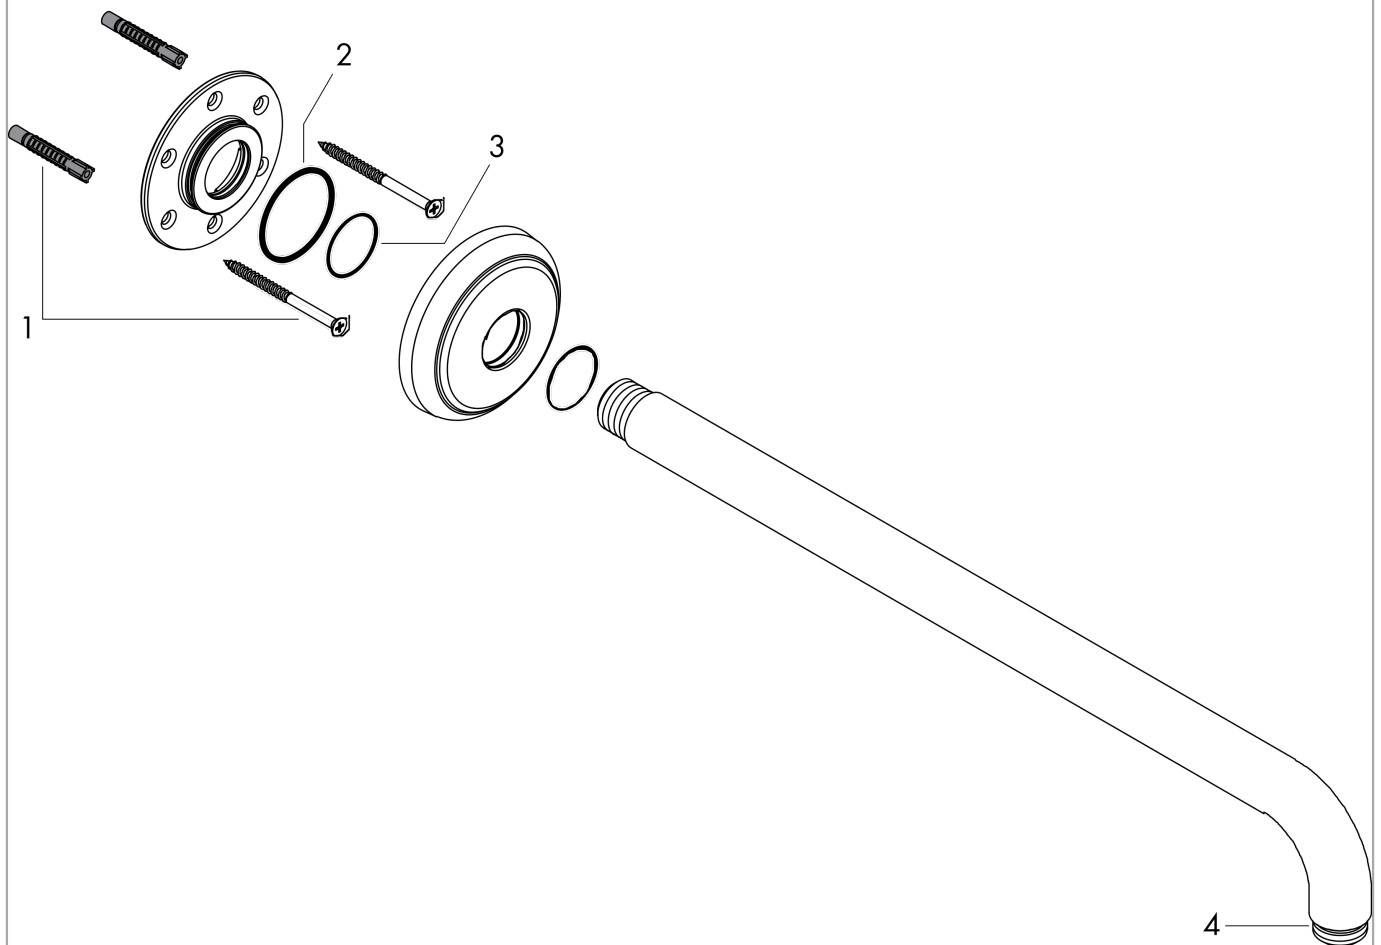

**AXOR Montreux
Showerarm 15"**
Finish: **chrome** Part no. : **04746000**

Description

Features

- Length: 15 3/8"
- Brass
- Version: 90° angle
- Connection type: 1/2" NPT
- Escutcheon, Mounting plate

Item details

List Price \$ 348.00

Compliance / Sustainability

Product image

Scale drawing

AXOR Montreux
Showerarm 15"
 Finish: **chrome** Part no. : **04746000**

Exploded drawing

Year of production: >01/18

AXOR Montreux
Showerarm 15"
 Finish: **chrome** Part no. : **04746000**

Spare parts list

Year of production: >01/18

Pos.	Description	Part no.	Price	PU
1	mounting set	40916000	-	1
2	O-ring 30x2,5	98151000	-	1
3	O-ring 24x2	98388000	-	1
4	O-ring 16x2	98133000	-	1