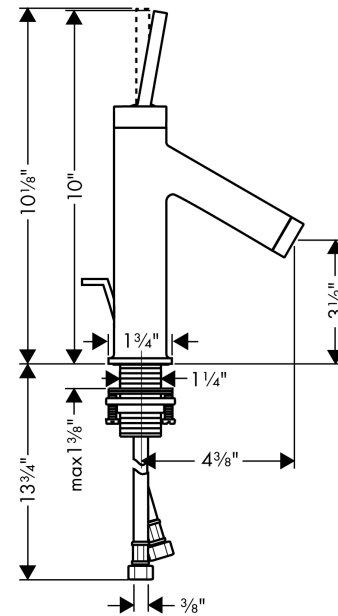

AXOR Starck
Single-Hole Faucet 90 with Pop-Up Drain, 1.2 GPM
 Finish: **chrome** Part no. : **10111001**

Description

Features

- Handle variant: pin
- Spray modes: aerated spray
- Max. flow: 1.2 GPM (4.5 L/Min)
- Ceramic cartridge
- Includes pop-up drain

Item details

List Price \$ 1,009.00

Technology

Compliance / Sustainability

Product image

Scale drawing

AXOR Starck
Single-Hole Faucet 90 with Pop-Up Drain, 1.2 GPM
 Finish: **chrome** Part no. : **10111001**

Exploded drawing

Year of production: >07/16

AXOR Starck
Single-Hole Faucet 90 with Pop-Up Drain, 1.2 GPM
 Finish: **chrome** Part no. : **10111001**

Spare parts list

Year of production: >07/16

Pos.	Description	Part no.	Price	PU
1	flange	97155000	-	1
2	handle	10092000	-	1
3	hollow set screw M4x6	97767000	-	1
4	nut	97157000	-	1
5	cartridge, assy	96339000	-	1
6	pull rod	97158000	-	1
7	aerator M24x1 (4,5 l/min)	92812000	-	1
8	connection hose 18½" M8x0,75 3/8"	96321001	-	1
9	fixing set (Ø 32)	13961000	-	1
a	pop up waste	94159000	-	1
b	service tool for disassembling the handle	92124000	-	1