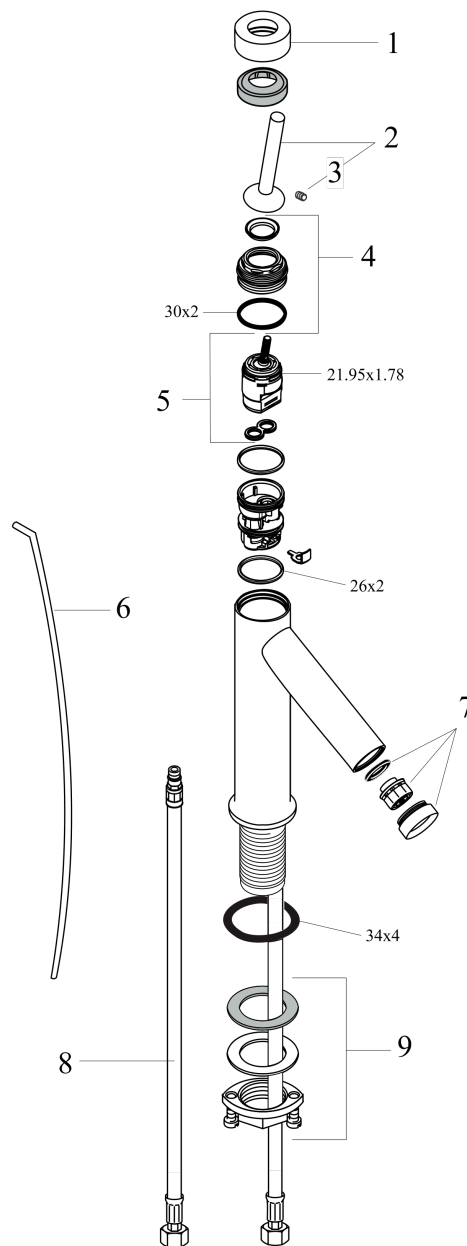

AXOR Starck
Single-Hole Faucet 90 with Pop-Up Drain, 1.2 GPM
 Finish: **chrome** Part no. : **10111001**

Description

Features

- Handle variant: pin
- Spray modes: aerated spray
- Max. flow: 1.2 GPM (4.5 L/Min)
- Ceramic cartridge
- Includes pop-up drain

Item details

List Price \$ 1,009.00

Technology

Compliance / Sustainability

Product image

Scale drawing

AXOR Starck
Single-Hole Faucet 90 with Pop-Up Drain, 1.2 GPM
 Finish: **chrome** Part no. : **10111001**

Exploded drawing

Year of production: >07/16

AXOR Starck
Single-Hole Faucet 90 with Pop-Up Drain, 1.2 GPM
 Finish: **chrome** Part no. : **10111001**

Spare parts list

Year of production: >07/16

Pos.	Description	Part no.	Price	PU
1	flange	97155000	-	1
2	handle	10092000	-	1
3	hollow set screw M4x6	97767000	-	1
4	nut	97157000	-	1
5	cartridge, assy	96339000	-	1
6	pull rod	97158000	-	1
7	aerator M24x1 (4,5 l/min)	92812000	-	1
8	connection hose 18½" M8x0,75 3/8"	96321001	-	1
9	fixing set (Ø 32)	13961000	-	1
a	pop up waste	94159000	-	1
b	service tool for disassembling the handle	92124000	-	1