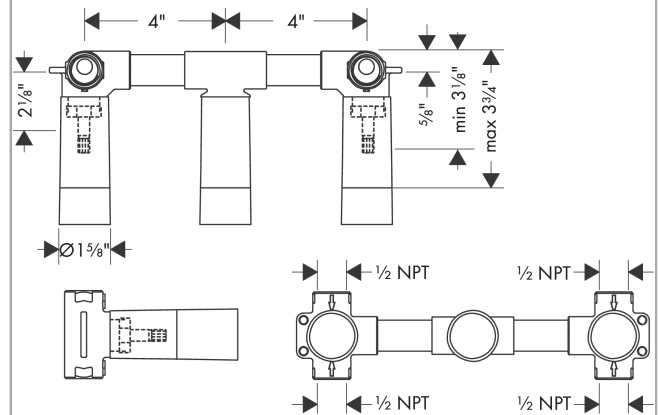

Rough, Wall-Mounted Widespread Faucet

Finish: Part no. : **10303181**

Description

Features

- Install valve above or below
- Connection thread: 1/2" NPT
- Minimum mounting depth: 2.75"
- Maximum mounting depth: 3.74"

Item details

List Price \$ 440.00

Compliance / Sustainability

Product image

Scale drawing

Rough, Wall-Mounted Widespread Faucet

Finish: Part no. : **10303181**

Spare parts list

Year of production: >04/01

Pos.	Description	Part no.	Price	PU
1	shut off unit right closing	94009000	-	1
2	O-ring 18x2	98181000	-	1
3	extension 25 mm	96259000	-	1