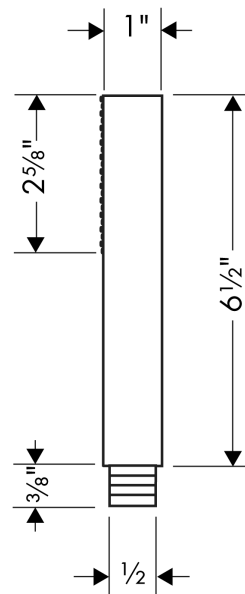

**AXOR Starck**  
**Baton Handshower 1-Jet, 2.5 GPM**  
 Finish: **chrome** Part no. : **10531001**

**Description**

**Features**

- Spray modes: Rain
- 70 spray channels
- Max. flow: 2.5 GPM (9.5 L/Min)

**Item details**

List Price \$ 252.00

**Technology**

**Compliance / Sustainability**

**Product image**

**Scale drawing**

**AXOR Starck**  
**Baton Handshower 1-Jet, 2.5 GPM**  
Finish: **chrome** Part no. : **10531001**

Exploded drawing

Year of production: >01/12

**AXOR Starck**  
**Baton Handshower 1-Jet, 2.5 GPM**  
 Finish: **chrome** Part no. : **10531001**

Spare parts list

Year of production: >01/12

Pos.	Description	Part no.	Price	PU
1	filter packing	94246000	-	1