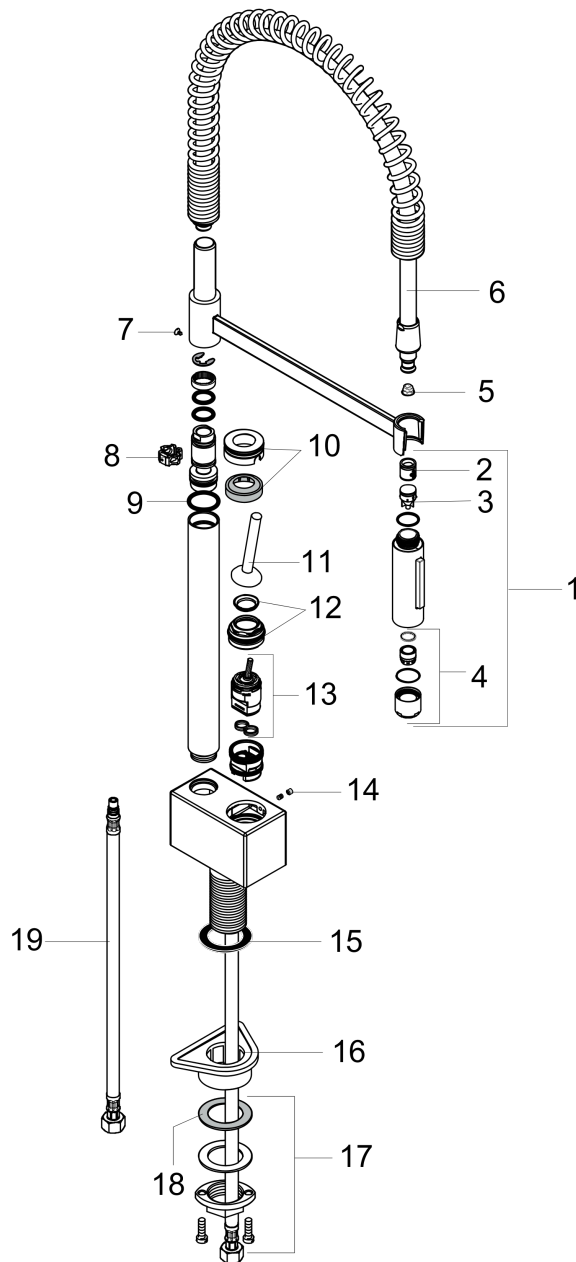

AXOR Starck
Semi-Pro Kitchen Faucet 2-Spray, 1.75 GPM
 Finish: **chrome** Part no. : **10820001**

Description

Features

- Swivel range 360°
- Laminar spray, needle spray, Shower spray pattern
- Toggle spray diverter
- Deck mounted
- Max. flow: 1.75 GPM (6.6 L/Min)
- Joystick ceramic cartridge
- 3/8" connections
- Integrated double backflow prevention
- Single lever kitchen mixer, connection hoses, Fastening set, Assembly instructions, Single lever kitchen mixer, connection hoses, Fastening set, Assembly instructions

Item details

List Price \$ 1,540.00

Technology

Compliance / Sustainability

Product image

Scale drawing

AXOR Starck
Semi-Pro Kitchen Faucet 2-Spray, 1.75 GPM
 Finish: **chrome** Part no. : **10820001**

Exploded drawing

Year of production: >11/15

AXOR Starck
Semi-Pro Kitchen Faucet 2-Spray, 1.75 GPM
 Finish: **chrome** Part no. : **10820001**

Spare parts list

Year of production: >11/15

Pos.	Description	Part no.	Price	PU
1	handspray	95908001	-	1
2	non return valve	93218000	-	1
3	set of non return valves DW 15	97350000	-	1
4	aerator laminar M22x1 (15 l/min)	95909000	-	1
5	filter	97735000	-	1
6	shower hose	97475000	-	1
7	screw	97662000	-	1
8	axialring	97558000	-	1
9	O-ring 21x2	98205000	-	1
10	escutcheon	97466000	-	1
11	handle	10092000	-	1
12	nut	97157000	-	1
13	cartridge, assy	96339000	-	1
14	screw cover	95181000	-	1
15	sealing washer	97825000	-	1
16	support	97523000	-	1
17	fixing set (Ø 34)	95049000	-	1
18	lever collar	97548000	-	1
19	connection hose 35½" M8x0,75 3/8"	96316001	-	1
20	O-ring 18x1,5	98231000	-	1
21	service tool	95910000	-	1
22	hollow set screw M4x5	98731000	-	1