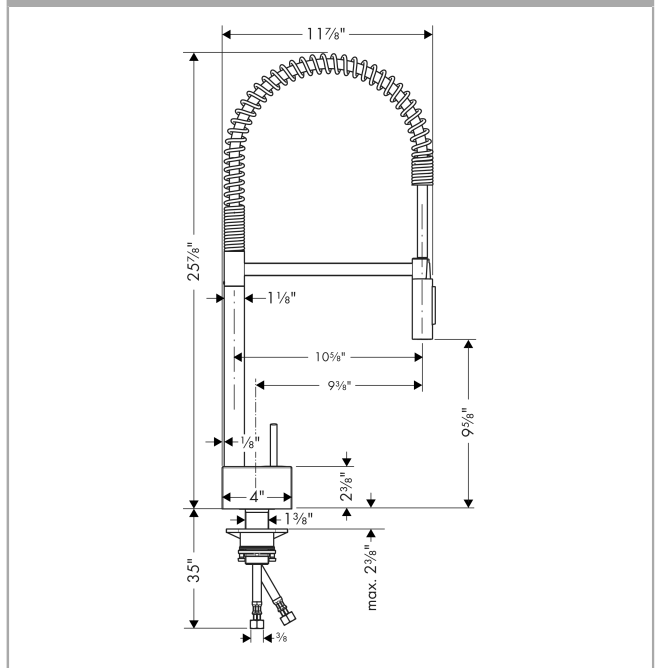

AXOR Starck
Semi-Pro Kitchen Faucet 2-Spray, 1.75 GPM
 Finish: **chrome** Part no. : **10820001**

Description

Features

- Swivel range 360°
- Laminar spray, needle spray, Shower spray pattern
- Toggle spray diverter
- Deck mounted
- Max. flow: 1.75 GPM (6.6 L/Min)
- Joystick ceramic cartridge
- 3/8" connections
- Integrated double backflow prevention
- Single lever kitchen mixer, connection hoses, Fastening set, Assembly instructions, Single lever kitchen mixer, connection hoses, Fastening set, Assembly instructions

Item details

List Price \$ 1,540.00

Technology

Compliance / Sustainability

Product image

Scale drawing

AXOR Starck
Semi-Pro Kitchen Faucet 2-Spray, 1.75 GPM
 Finish: **chrome** Part no. : **10820001**

Exploded drawing

Year of production: >11/15

AXOR Starck
Semi-Pro Kitchen Faucet 2-Spray, 1.75 GPM
 Finish: **chrome** Part no. : **10820001**

Spare parts list

Year of production: >11/15

Pos.	Description	Part no.	Price	PU
1	handspray	95908001	-	1
2	non return valve	93218000	-	1
3	set of non return valves DW 15	97350000	-	1
4	aerator laminar M22x1 (15 l/min)	95909000	-	1
5	filter	97735000	-	1
6	shower hose	97475000	-	1
7	screw	97662000	-	1
8	axialring	97558000	-	1
9	O-ring 21x2	98205000	-	1
10	escutcheon	97466000	-	1
11	handle	10092000	-	1
12	nut	97157000	-	1
13	cartridge, assy	96339000	-	1
14	screw cover	95181000	-	1
15	sealing washer	97825000	-	1
16	support	97523000	-	1
17	fixing set (Ø 34)	95049000	-	1
18	lever collar	97548000	-	1
19	connection hose 35½" M8x0,75 3/8"	96316001	-	1
20	O-ring 18x1,5	98231000	-	1
21	service tool	95910000	-	1
22	hollow set screw M4x5	98731000	-	1