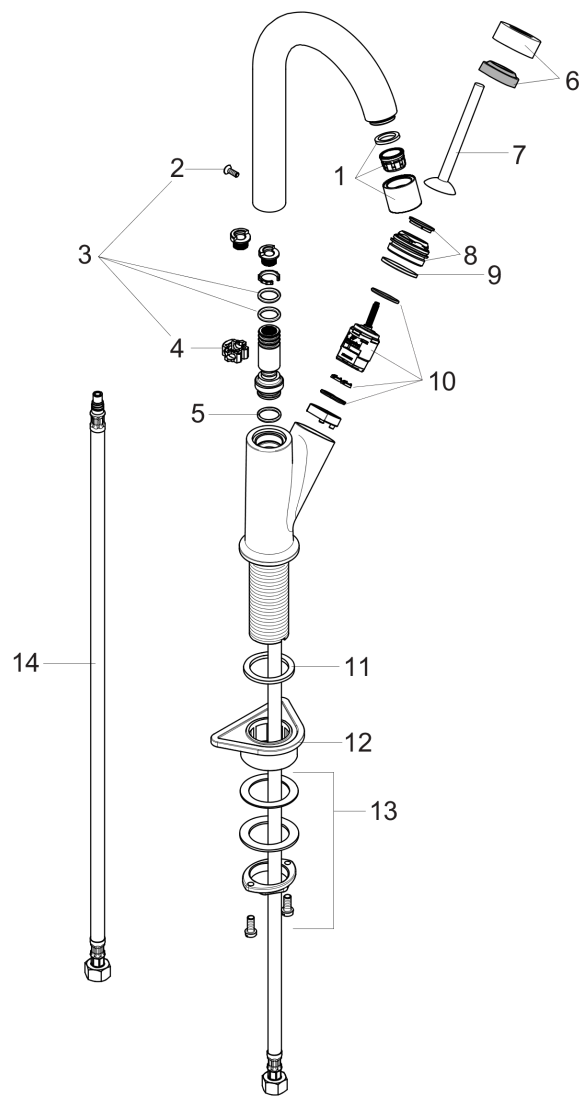

AXOR Starck
Bar Faucet, 1.5 GPM
 Finish: **chrome** Part no. : **10826001**

Description

Features

- Swivel range 150°
- Aerated spray
- Deck mounted
- Max. flow: 1.5 GPM (5.7 L/Min)
- Joystick ceramic cartridge
- 3/8" connections
- Includes cross and lever handles

Item details

List Price \$ 878.00

Technology

Compliance / Sustainability

Product image

Scale drawing

AXOR Starck
Bar Faucet, 1.5 GPM
 Finish: **chrome** Part no. : **10826001**

Exploded drawing

Year of production: >08/12

AXOR Starck
Bar Faucet, 1.5 GPM
 Finish: **chrome** Part no. : **10826001**

Spare parts list

Year of production: >08/12

Pos.	Description	Part no.	Price	PU
1	aerator M24x1 (7 l/min)	95965000	-	1
2	screw	97662000	-	1
3	sealing set	92646000	-	1
4	axialring	97558000	-	1
5	O-ring 16x2	98133000	-	1
6	flange	97155000	-	1
7	handle	95893000	-	1
8	nut	97157000	-	1
9	O-ring 41x1,5	98168000	-	1
10	cartridge, assy	96339000	-	1
11	flat seal	98749000	-	1
12	support	97523000	-	1
13	fixing set (Ø 34)	95049000	-	1
14	connection hose 35½" M8x0,75 3/8"	96316001	-	1