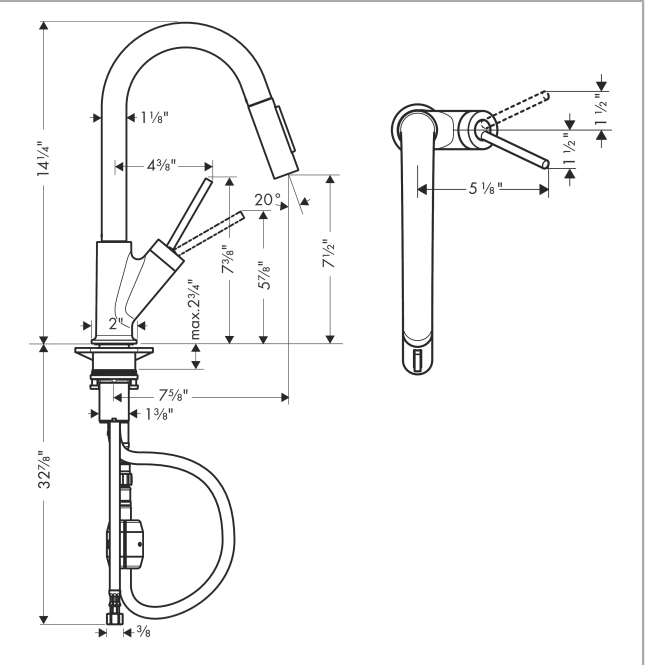

AXOR Starck
Bar Faucet, 1.5 GPM
 Finish: **chrome** Part no. : **10826001**

Description

Features

- Swivel range 150°
- Aerated spray
- Deck mounted
- Max. flow: 1.5 GPM (5.7 L/Min)
- Joystick ceramic cartridge
- 3/8" connections
- Includes cross and lever handles

Item details

List Price \$ 878.00

Technology

Compliance / Sustainability

Product image

Scale drawing

AXOR Starck
Bar Faucet, 1.5 GPM
 Finish: **chrome** Part no. : **10826001**

Exploded drawing

Year of production: >08/12

AXOR Starck
Bar Faucet, 1.5 GPM
 Finish: **chrome** Part no. : **10826001**

Spare parts list

Year of production: >08/12

Pos.	Description	Part no.	Price	PU
1	aerator M24x1 (7 l/min)	95965000	-	1
2	screw	97662000	-	1
3	sealing set	92646000	-	1
4	axialring	97558000	-	1
5	O-ring 16x2	98133000	-	1
6	flange	97155000	-	1
7	handle	95893000	-	1
8	nut	97157000	-	1
9	O-ring 41x1,5	98168000	-	1
10	cartridge, assy	96339000	-	1
11	flat seal	98749000	-	1
12	support	97523000	-	1
13	fixing set (Ø 34)	95049000	-	1
14	connection hose 35½" M8x0,75 3/8"	96316001	-	1