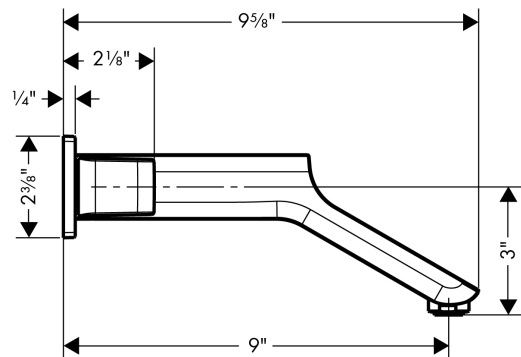

**AXOR Urquiola**  
**Wall-Mounted Widespread Faucet Trim with Base Plate, 1.2 GPM, without Pop-up Drain**  
 Finish: **chrome** Part no. : **11043001**

**Description**

**Features**

- Handle variant: Lever
- Spray modes: aerated spray
- Max. flow: 1.2 GPM (4.5 L/Min)
- Ceramic valves hot/cold 90°

**Item details**

List Price \$ 1,568.00

**Technology**

**Compliance / Sustainability**

**Product image**

**Scale drawing**

**AXOR Urquiola**  
**Wall-Mounted Widespread Faucet Trim with Base Plate, 1.2 GPM, without Pop-up Drain**  
 Finish: **chrome** Part no. : **11043001**

**Exploded drawing**

Year of production: >07/16

**AXOR Urquiola**  
**Wall-Mounted Widespread Faucet Trim with Base Plate, 1.2 GPM, without Pop-up Drain**  
 Finish: **chrome** Part no. : **11043001**

## Spare parts list

Year of production: >07/16

Pos.	Description	Part no.	Price	PU
1	shut off unit left closing	94008000	-	1
2	shut off unit right closing	94009000	-	1
3	connecting thread G½	97228000	-	1
4	fixing set	96393000	-	1
5	seal	97530000	-	1
6	escutcheon	95197000	-	1
7	handle for hot water	11497000	-	1
8	handle for cold water	11498000	-	1
9	spout 220 mm	95195000	-	1
10	aerator M24x1 (4,5 l/min)	92877000	-	1
11	adapter for handle	95194000	-	1
12	handle fixing set	98932000	-	1
a	O-ring 9x2,5	98217000	-	1