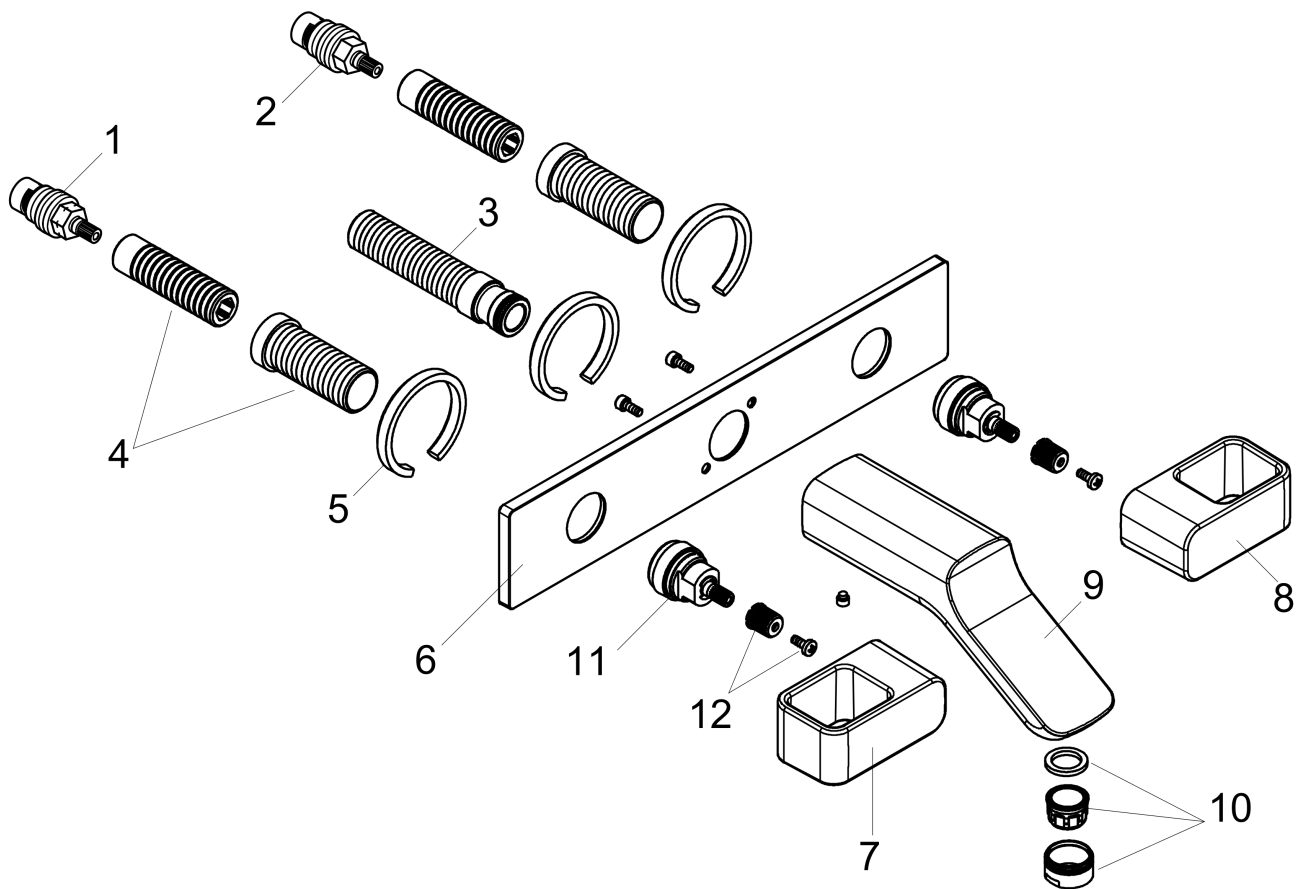

**AXOR Urquiola**  
**Wall-Mounted Widespread Faucet Trim with Base Plate, 1.2 GPM, without Pop-up Drain**  
 Finish: **chrome** Part no. : **11043001**

**Description**

**Features**

- Handle variant: Lever
- Spray modes: aerated spray
- Max. flow: 1.2 GPM (4.5 L/Min)
- Ceramic valves hot/cold 90°

**Item details**

List Price \$ 1,568.00

**Technology**

**Compliance / Sustainability**

**Product image**

**Scale drawing**

**AXOR Urquiola**  
**Wall-Mounted Widespread Faucet Trim with Base Plate, 1.2 GPM, without Pop-up Drain**  
 Finish: **chrome** Part no. : **11043001**

**Exploded drawing**

Year of production: >07/16

**AXOR Urquiola**  
**Wall-Mounted Widespread Faucet Trim with Base Plate, 1.2 GPM, without Pop-up Drain**  
 Finish: **chrome** Part no. : **11043001**

## Spare parts list

Year of production: >07/16

Pos.	Description	Part no.	Price	PU
1	shut off unit left closing	94008000	-	1
2	shut off unit right closing	94009000	-	1
3	connecting thread G½	97228000	-	1
4	fixing set	96393000	-	1
5	seal	97530000	-	1
6	escutcheon	95197000	-	1
7	handle for hot water	11497000	-	1
8	handle for cold water	11498000	-	1
9	spout 220 mm	95195000	-	1
10	aerator M24x1 (4,5 l/min)	92877000	-	1
11	adapter for handle	95194000	-	1
12	handle fixing set	98932000	-	1
a	O-ring 9x2,5	98217000	-	1