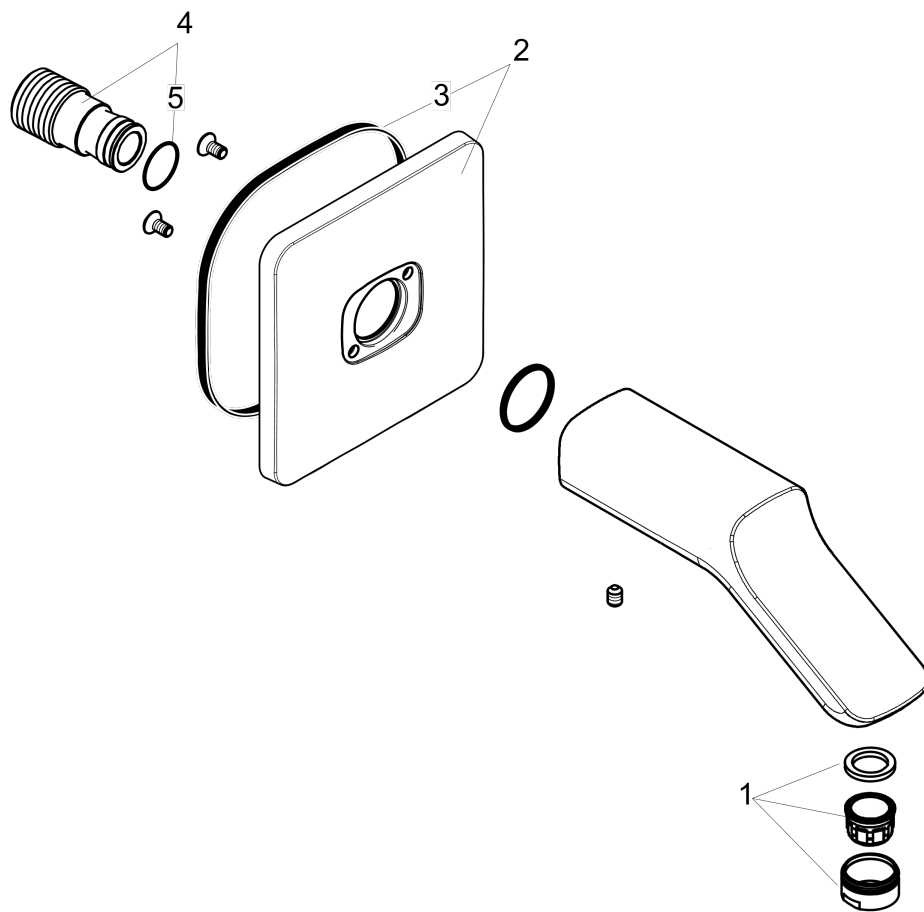

**AXOR Urquiola
Tub Spout**

Finish: **chrome** Part no. : **11430001**

Description

Features

- Max. flow: 5.5 GPM (20.6 L/Min)
- Solid Brass
- Includes: 1/2" female and 3/4" male adaptor

Item details

List Price \$ 742.00

Compliance / Sustainability

Product image

Scale drawing

**AXOR Urquiola
Tub Spout**

Finish: **chrome** Part no. : **11430001**

Exploded drawing

Year of production: >**04/10**

AXOR Urquiola

Tub Spout

Finish: **chrome** Part no. : **11430001**

Spare parts list

Year of production: >04/10

Pos.	Description	Part no.	Price	PU
1	aerator M24x1 (25 l/min)	13956000	-	1
2	escutcheon	95496000	-	1
3	seal	97737000	-	1
4	connecting thread	96472001	-	1
5	O-ring 16x2,5	98134000	-	1