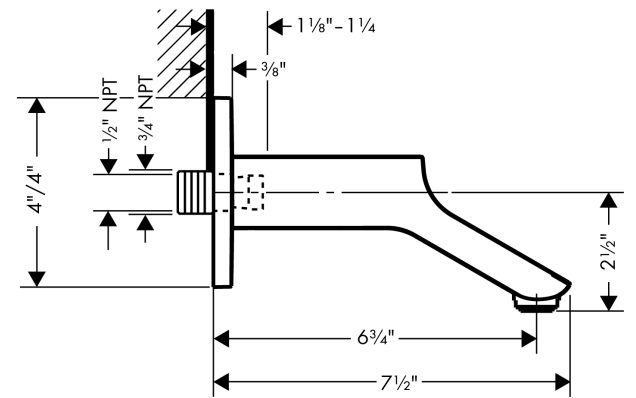

**AXOR Urquiola
Tub Spout**

Finish: **chrome** Part no. : **11430001**

Description

Features

- Max. flow: 5.5 GPM (20.6 L/Min)
- Solid Brass
- Includes: 1/2" female and 3/4" male adaptor

Item details

List Price \$ 742.00

Compliance / Sustainability

Product image

Scale drawing

**AXOR Urquiola
Tub Spout**

Finish: **chrome** Part no. : **11430001**

Exploded drawing

Year of production: >**04/10**

AXOR Urquiola

Tub Spout

Finish: **chrome** Part no. : **11430001**

Spare parts list

Year of production: >04/10

Pos.	Description	Part no.	Price	PU
1	aerator M24x1 (25 l/min)	13956000	-	1
2	escutcheon	95496000	-	1
3	seal	97737000	-	1
4	connecting thread	96472001	-	1
5	O-ring 16x2,5	98134000	-	1