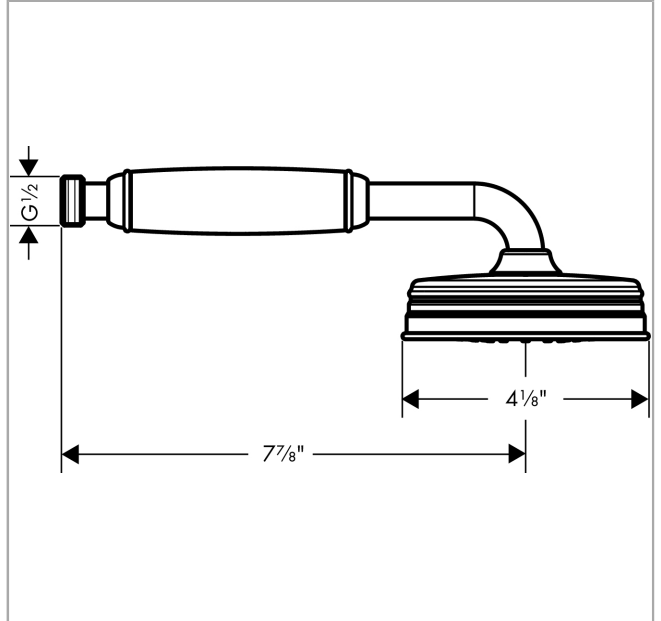

**AXOR Montreux**  
**Handshower 100 1-Jet, 2.5 GPM**  
 Finish: **chrome** Part no. : **16320001**

**Description**

**Features**

- Spray modes: RainAir
- 90 spray channels
- Max. flow: 2.5 GPM (9.5 L/Min)

**Item details**

List Price \$ 376.00

**Technology**

**Compliance / Sustainability**

**Product image**

**Scale drawing**

**AXOR Montreux**  
**Handshower 100 1-Jet, 2.5 GPM**  
Finish: **chrome** Part no. : **16320001**

Exploded drawing

Year of production: >06/06

**AXOR Montreux**  
**Handshower 100 1-Jet, 2.5 GPM**  
 Finish: **chrome** Part no. : **16320001**

Spare parts list

Year of production: >06/06

Pos.	Description	Part no.	Price	PU
1	filter packing	94246000	-	1