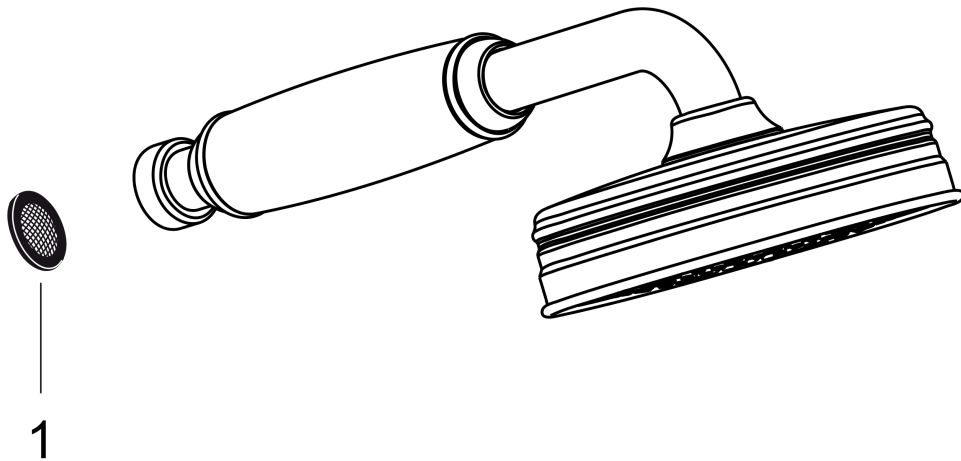

**AXOR Montreux**  
**Handshower 100 1-Jet, 2.5 GPM**  
 Finish: **chrome** Part no. : **16320001**

**Description**

**Features**

- Spray modes: RainAir
- 90 spray channels
- Max. flow: 2.5 GPM (9.5 L/Min)

**Item details**

List Price \$ 376.00

**Technology**

**Compliance / Sustainability**

**Product image**

**Scale drawing**

**AXOR Montreux**  
**Handshower 100 1-Jet, 2.5 GPM**  
Finish: **chrome** Part no. : **16320001**

Exploded drawing

Year of production: >06/06

**AXOR Montreux**  
**Handshower 100 1-Jet, 2.5 GPM**  
 Finish: **chrome** Part no. : **16320001**

Spare parts list

Year of production: >06/06

Pos.	Description	Part no.	Price	PU
1	filter packing	94246000	-	1