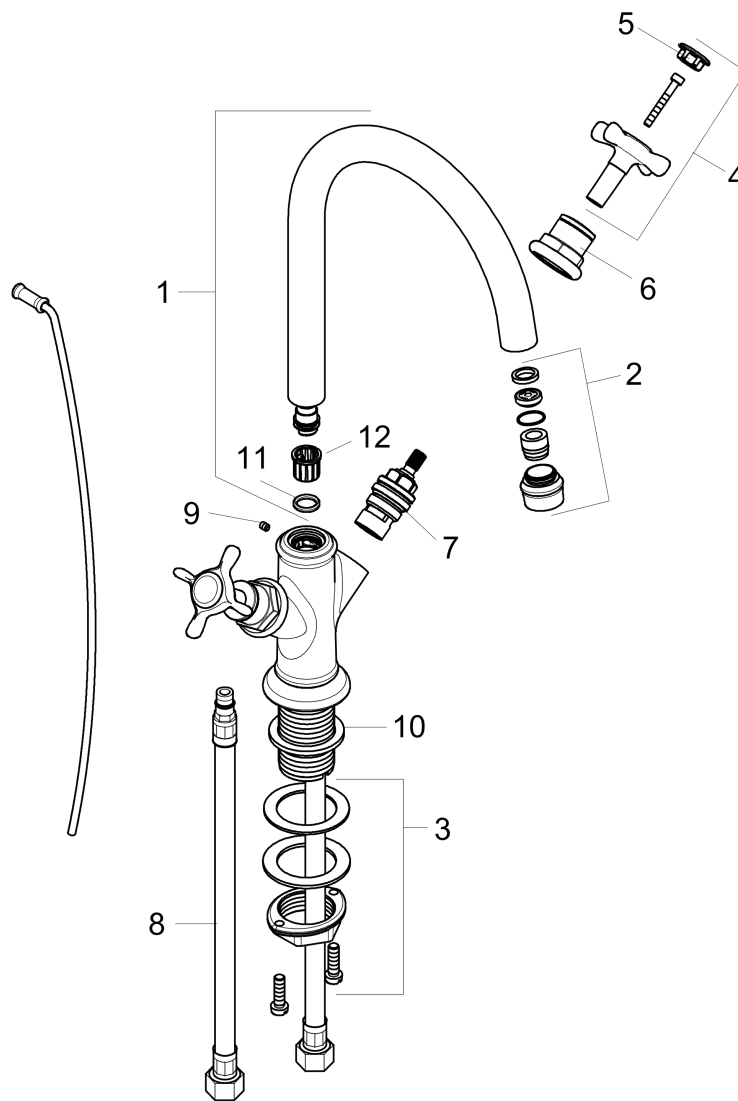

AXOR Montreux
2-Handle Faucet 160 with Pop-Up Drain, 1.2 GPM
 Finish: **chrome** Part no. : **16505001**

Description

Features

- Handle variant: Cross
- Swivel range 150°
- Spray modes: Laminar spray
- Max. flow: 1.2 GPM (4.5 L/Min)
- Ceramic valves hot/cold 90°
- Includes pop-up drain

Item details

List Price \$ 899.00

Technology

Compliance / Sustainability

Product image

Scale drawing

AXOR Montreux
2-Handle Faucet 160 with Pop-Up Drain, 1.2 GPM
 Finish: **chrome** Part no. : **16505001**

Exploded drawing

Year of production: >07/16

AXOR Montreux
2-Handle Faucet 160 with Pop-Up Drain, 1.2 GPM
 Finish: **chrome** Part no. : **16505001**

Spare parts list

Year of production: >07/16

Pos.	Description	Part no.	Price	PU
1	spout cpl.	97992000	-	1
2	aerator M18x1 (4,5 l/min)	93062000	-	1
3	fixing set (Ø 32)	13961000	-	1
4	handle	16291000	-	1
5	set of screw covers, cold / hot water / neutral	97987000	-	1
6	sleeve	97993000	-	1
7	shut off unit right closing	94009000	-	1
8	connection hose 18½" M8x0,75 3/8"	96321001	-	1
9	hollow set screw M4x5	98731000	-	1
10	flat seal	98749000	-	1
11	O-ring 11x2	98127000	-	1
12	lever collar	92849000	-	1
a	pull rod	98730000	-	1
b	fixation extension 35 mm	13898000	-	1
c	pop up waste	88509000	-	1