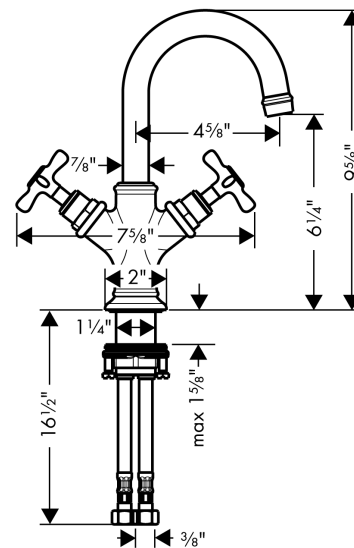

AXOR Montreux
2-Handle Faucet 160 with Pop-Up Drain, 1.2 GPM
 Finish: **chrome** Part no. : **16505001**

Description

Features

- Handle variant: Cross
- Swivel range 150°
- Spray modes: Laminar spray
- Max. flow: 1.2 GPM (4.5 L/Min)
- Ceramic valves hot/cold 90°
- Includes pop-up drain

Item details

List Price \$ 899.00

Technology

Compliance / Sustainability

Product image

Scale drawing

AXOR Montreux
2-Handle Faucet 160 with Pop-Up Drain, 1.2 GPM
 Finish: **chrome** Part no. : **16505001**

Exploded drawing

Year of production: >07/16

AXOR Montreux
2-Handle Faucet 160 with Pop-Up Drain, 1.2 GPM
 Finish: **chrome** Part no. : **16505001**

Spare parts list

Year of production: >07/16

Pos.	Description	Part no.	Price	PU
1	spout cpl.	97992000	-	1
2	aerator M18x1 (4,5 l/min)	93062000	-	1
3	fixing set (Ø 32)	13961000	-	1
4	handle	16291000	-	1
5	set of screw covers, cold / hot water / neutral	97987000	-	1
6	sleeve	97993000	-	1
7	shut off unit right closing	94009000	-	1
8	connection hose 18½" M8x0,75 3/8"	96321001	-	1
9	hollow set screw M4x5	98731000	-	1
10	flat seal	98749000	-	1
11	O-ring 11x2	98127000	-	1
12	lever collar	92849000	-	1
a	pull rod	98730000	-	1
b	fixation extension 35 mm	13898000	-	1
c	pop up waste	88509000	-	1