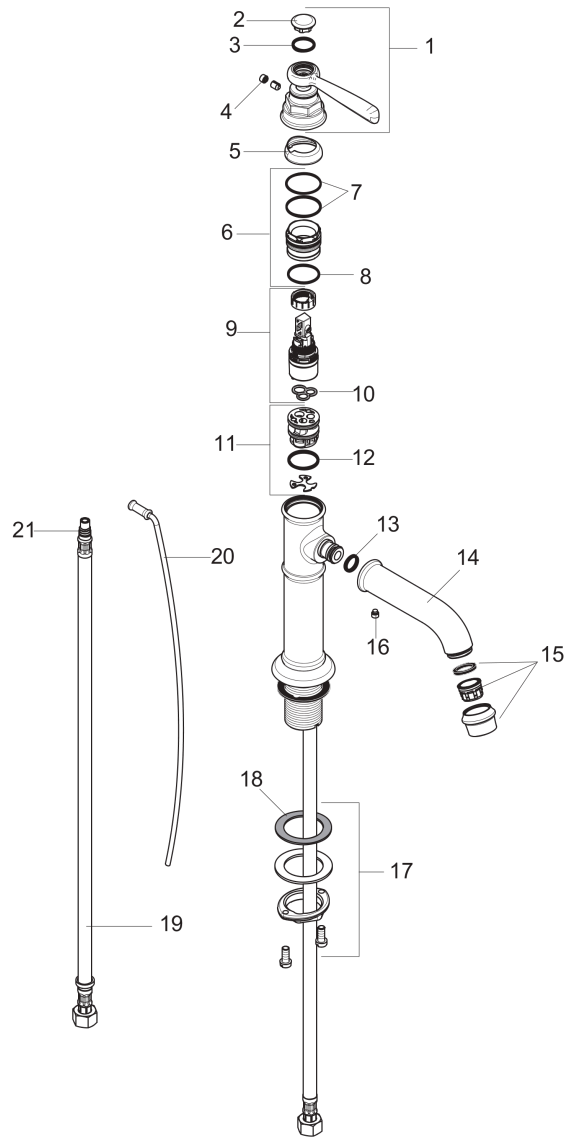

AXOR Montreux
Single-Hole Faucet 100 with Pop-Up Drain, 1.2 GPM
 Finish: **chrome** Part no. : **16515001**

Description

Features

- Handle variant: Lever
- Spray modes: aerated spray
- Max. flow: 1.2 GPM (4.5 L/Min)
- Ceramic cartridge
- Includes pop-up drain

Item details

List Price \$ 871.00

Technology

Compliance / Sustainability

Product image

Scale drawing

AXOR Montreux
Single-Hole Faucet 100 with Pop-Up Drain, 1.2 GPM
 Finish: **chrome** Part no. : **16515001**

Exploded drawing

Year of production: >01/18

AXOR Montreux
Single-Hole Faucet 100 with Pop-Up Drain, 1.2 GPM
 Finish: **chrome** Part no. : **16515001**

Spare parts list

Year of production: >01/18

Pos.	Description	Part no.	Price	PU
1	handle	92973000	-	1
2	cover cap	92974000	-	1
3	O-ring 16x2	98133000	-	1
4	screw cover	96338000	-	1
5	flange	92625000	-	1
6	nut	92689000	-	1
7	O-ring 27x1,5	92527000	-	1
8	O-ring 25x1,5	98146000	-	1
9	cartridge, assy	95973001	-	1
10	seal	98865000	-	1
11	adapter for cartridge	98866000	-	1
12	O-ring 23x2	98398000	-	1
13	O-ring 11x2,5	98487000	-	1
14	spout cpl.	92978000	-	1
15	aerator M24x1 (4,5 l/min)	93254000	-	1
16	hollow set screw M6x5	98447000	-	1
17	fixing set (Ø 34)	95049000	-	1
18	lever collar	97548000	-	1
19	connection hose 23½" M8x0,75 3/8"	98600001	-	1
20	pull rod	98730000	-	1
21	O-ring 7x1,5	98422000	-	1