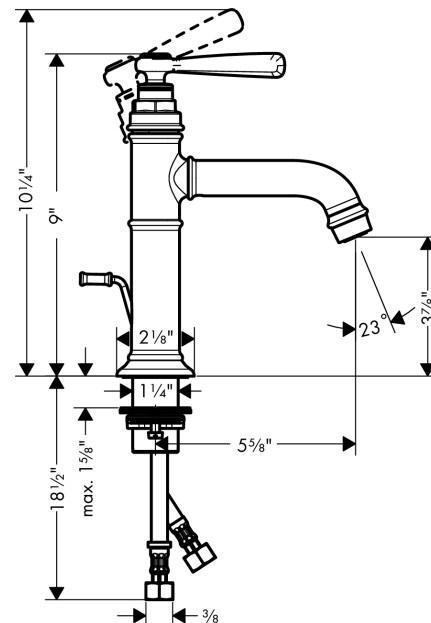

AXOR Montreux
Single-Hole Faucet 100 with Pop-Up Drain, 1.2 GPM
 Finish: **chrome** Part no. : **16515001**

Description

Features

- Handle variant: Lever
- Spray modes: aerated spray
- Max. flow: 1.2 GPM (4.5 L/Min)
- Ceramic cartridge
- Includes pop-up drain

Item details

List Price \$ 871.00

Technology

Compliance / Sustainability

Product image

Scale drawing

AXOR Montreux
Single-Hole Faucet 100 with Pop-Up Drain, 1.2 GPM
 Finish: **chrome** Part no. : **16515001**

Exploded drawing

Year of production: >01/18

AXOR Montreux
Single-Hole Faucet 100 with Pop-Up Drain, 1.2 GPM
 Finish: **chrome** Part no. : **16515001**

Spare parts list

Year of production: >01/18

Pos.	Description	Part no.	Price	PU
1	handle	92973000	-	1
2	cover cap	92974000	-	1
3	O-ring 16x2	98133000	-	1
4	screw cover	96338000	-	1
5	flange	92625000	-	1
6	nut	92689000	-	1
7	O-ring 27x1,5	92527000	-	1
8	O-ring 25x1,5	98146000	-	1
9	cartridge, assy	95973001	-	1
10	seal	98865000	-	1
11	adapter for cartridge	98866000	-	1
12	O-ring 23x2	98398000	-	1
13	O-ring 11x2,5	98487000	-	1
14	spout cpl.	92978000	-	1
15	aerator M24x1 (4,5 l/min)	93254000	-	1
16	hollow set screw M6x5	98447000	-	1
17	fixing set (Ø 34)	95049000	-	1
18	lever collar	97548000	-	1
19	connection hose 23½" M8x0,75 3/8"	98600001	-	1
20	pull rod	98730000	-	1
21	O-ring 7x1,5	98422000	-	1