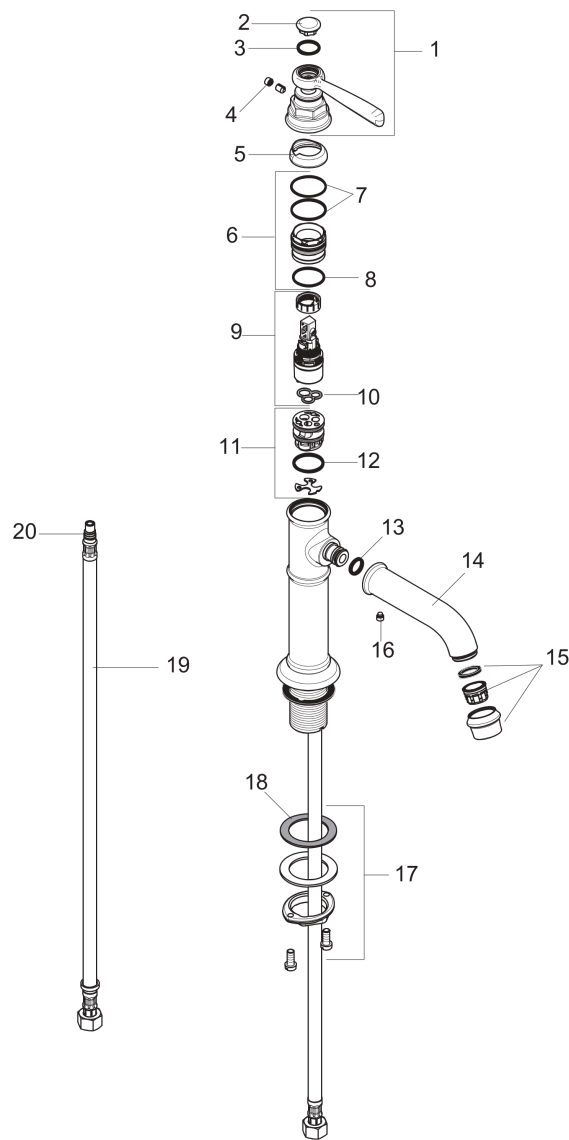

AXOR Montreux
Single-Hole Faucet 100, 1.2 GPM, without Pop-up Drain
 Finish: **chrome** Part no. : **16516001**

Description

Features

- Handle variant: Lever
- Spray modes: aerated spray
- Max. flow: 1.2 GPM (4.5 L/Min)
- Ceramic cartridge

Item details

List Price \$ 829.00

Technology

Compliance / Sustainability

Product image

Scale drawing

AXOR Montreux
Single-Hole Faucet 100, 1.2 GPM, without Pop-up Drain
 Finish: **chrome** Part no. : **16516001**

Exploded drawing

Year of production: >01/18

AXOR Montreux
Single-Hole Faucet 100, 1.2 GPM, without Pop-up Drain
 Finish: **chrome** Part no. : **16516001**

Spare parts list

Year of production: >01/18

Pos.	Description	Part no.	Price	PU
1	handle	92973000	-	1
2	cover cap	92974000	-	1
3	O-ring 16x2	98133000	-	1
4	screw cover	96338000	-	1
5	flange	92625000	-	1
6	nut	92689000	-	1
7	O-ring 27x1,5	92527000	-	1
8	O-ring 25x1,5	98146000	-	1
9	cartridge, assy	95973001	-	1
10	seal	98865000	-	1
11	adapter for cartridge	98866000	-	1
12	O-ring 23x2	98398000	-	1
13	O-ring 11x2,5	98487000	-	1
14	spout cpl.	92978000	-	1
15	aerator M24x1 (4,5 l/min)	93254000	-	1
16	hollow set screw M6x5	98447000	-	1
17	fixing set (Ø 34)	95049000	-	1
18	lever collar	97548000	-	1
19	connection hose 23½" M8x0,75 3/8"	98600001	-	1
20	O-ring 7x1,5	98422000	-	1