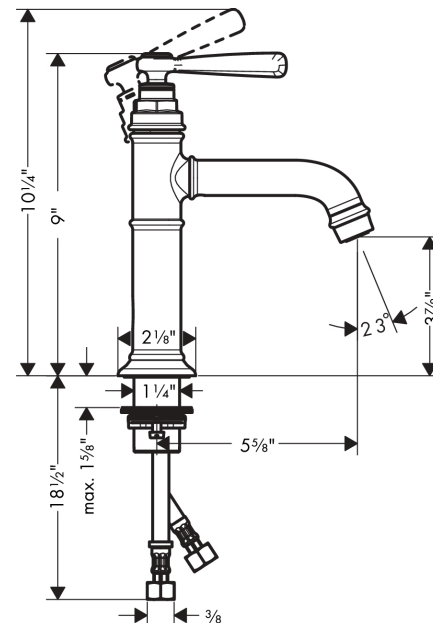

AXOR Montreux
Single-Hole Faucet 100, 1.2 GPM, without Pop-up Drain
 Finish: **chrome** Part no. : **16516001**

Description

Features

- Handle variant: Lever
- Spray modes: aerated spray
- Max. flow: 1.2 GPM (4.5 L/Min)
- Ceramic cartridge

Item details

List Price \$ 829.00

Technology

Compliance / Sustainability

Product image

Scale drawing

AXOR Montreux
Single-Hole Faucet 100, 1.2 GPM, without Pop-up Drain
 Finish: **chrome** Part no. : **16516001**

Exploded drawing

Year of production: >01/18

AXOR Montreux
Single-Hole Faucet 100, 1.2 GPM, without Pop-up Drain
 Finish: **chrome** Part no. : **16516001**

Spare parts list

Year of production: >01/18

Pos.	Description	Part no.	Price	PU
1	handle	92973000	-	1
2	cover cap	92974000	-	1
3	O-ring 16x2	98133000	-	1
4	screw cover	96338000	-	1
5	flange	92625000	-	1
6	nut	92689000	-	1
7	O-ring 27x1,5	92527000	-	1
8	O-ring 25x1,5	98146000	-	1
9	cartridge, assy	95973001	-	1
10	seal	98865000	-	1
11	adapter for cartridge	98866000	-	1
12	O-ring 23x2	98398000	-	1
13	O-ring 11x2,5	98487000	-	1
14	spout cpl.	92978000	-	1
15	aerator M24x1 (4,5 l/min)	93254000	-	1
16	hollow set screw M6x5	98447000	-	1
17	fixing set (Ø 34)	95049000	-	1
18	lever collar	97548000	-	1
19	connection hose 23½" M8x0,75 3/8"	98600001	-	1
20	O-ring 7x1,5	98422000	-	1