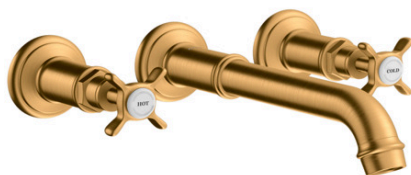

AXOR Montreux

Wall-Mounted Widespread Faucet Trim with Cross Handles, 1.2 GPM, without Pop-up Drain

Finish: **brushed gold optic** Part no. : **16532251**

Description

Features

- Handle variant: Cross
- Spray modes: aerated spray
- Max. flow: 1.2 GPM (4.5 L/Min)
- Ceramic valves hot/cold 90°

Item details

List Price $ 1,606.00

Technology

Compliance / Sustainability

Product image