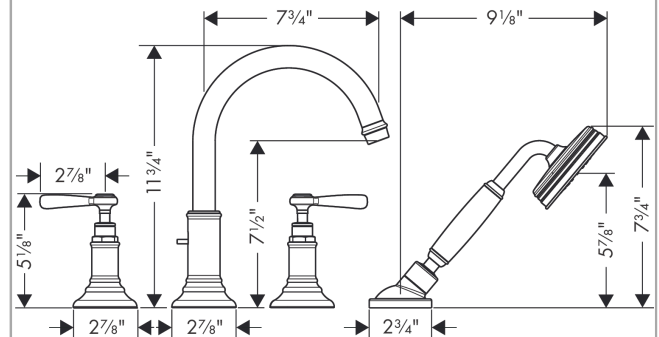

AXOR Montreux
4-Hole Roman Tub Set Trim with Lever Handles and 1.8 GPM Handshower
 Finish: **chrome** Part no. : **16555001**

Description

Features

- Max. flow: 6.0 GPM (22.7 L/Min)
- Flow rate of hand shower at 3 bar: 1.8 GPM (6.8 L/Min)
- Ceramic valves 90°
- Integrated double backflow prevention

Item details

List Price \$ 3,100.00

Technology

Compliance / Sustainability

Product image

Scale drawing

AXOR Montreux
4-Hole Roman Tub Set Trim with Lever Handles and 1.8 GPM Handshower
 Finish: **chrome** Part no. : **16555001**

Exploded drawing

Year of production: >01/19

AXOR Montreux
4-Hole Roman Tub Set Trim with Lever Handles and 1.8 GPM Handshower
 Finish: **chrome** Part no. : **16555001**

Spare parts list

Year of production: >01/19

Pos.	Description	Part no.	Price	PU
1	spout cpl.	98606000	-	1
2	diverter knob	98607000	-	1
3	aerator M22x1 (25 l/min)	98575000	-	1
4	set of screw covers, cold / hot water / neutral	97987000	-	1
5	escutcheon	98605000	-	1
6	selector assy	96775000	-	1
7	handshower	04695000	-	1
8	filter packing	94246000	-	1
9	shower holder, assy	96433000	-	1
10	escutcheon for shower holder	96237000	-	1
11	shower hose 2,00 m	94148000	-	1
12	set of non return valves DW 15	94074000	-	1
13	handle	16691000	-	1
14	shut off unit left closing	94008000	-	1
15	hollow set screw M6x6	97660000	-	1
16	O-ring 20x1,5	98197000	-	1
17	guide tube	92214000	-	1
18	O-Ring 14x2,5	98189000	-	1
19	O-Ring 23x2,5	98183000	-	1
20	O-Ring 22x2	98185000	-	1
21	O-ring 9x2,5	98217000	-	1
22	O-ring 16x2	98133000	-	1
23	escutcheon chuck	97105000	-	1
24	nut	97584000	-	1
25	insert for shower holder	96942000	-	1
26	O-ring 38x2,5	98198000	-	1
27	O-Ring 28x2	98194000	-	1
28	O-ring 11x2	98127000	-	1