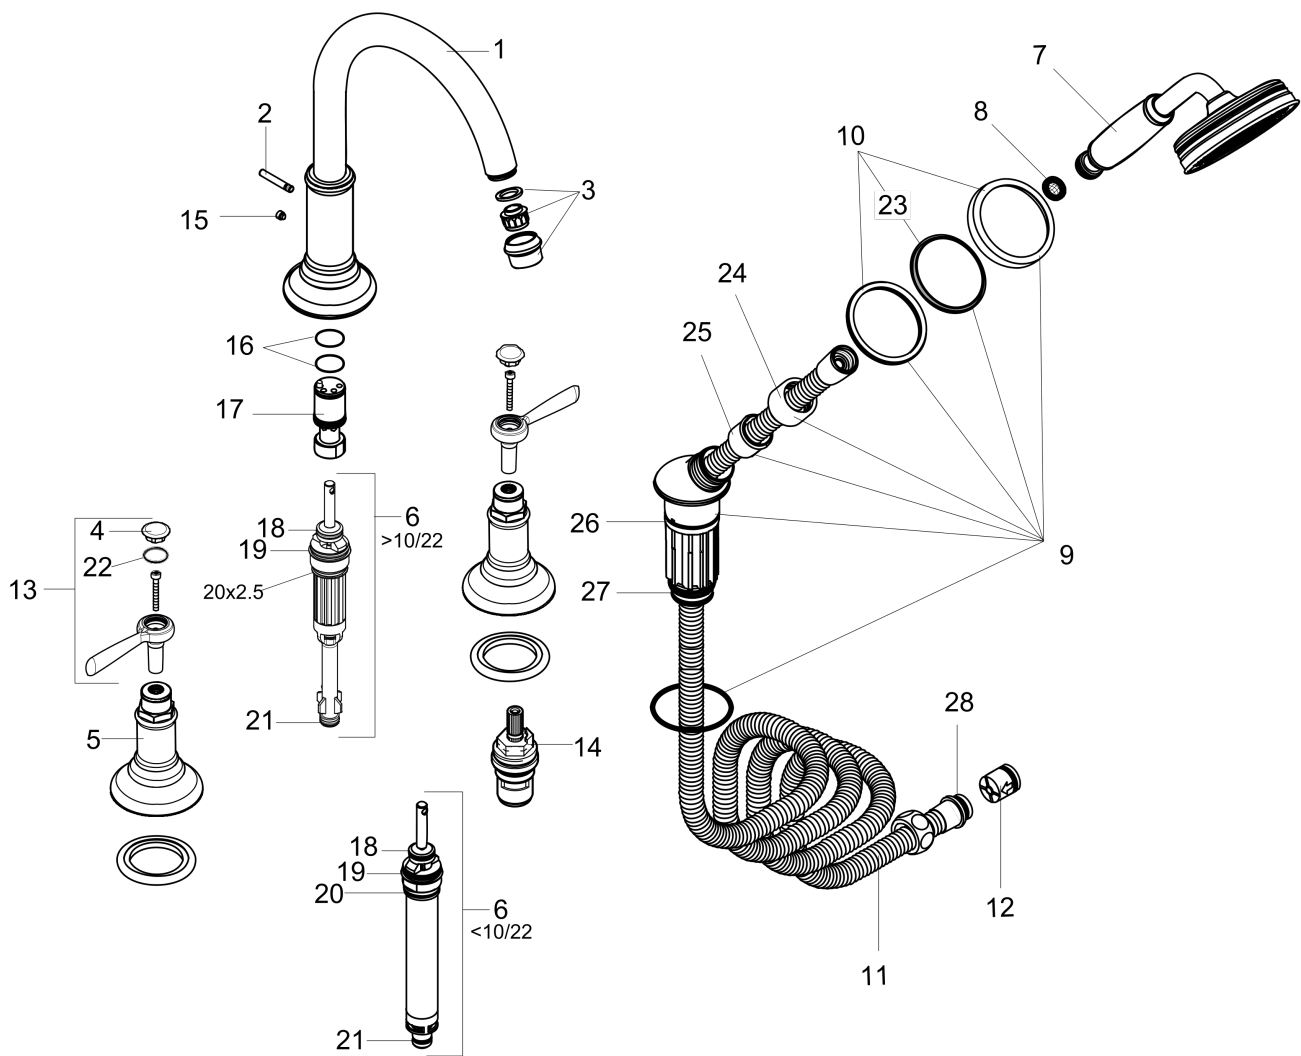

AXOR Montreux
4-Hole Roman Tub Set Trim with Lever Handles and 1.8 GPM Handshower
 Finish: **chrome** Part no. : **16555001**

Description

Features

- Max. flow: 6.0 GPM (22.7 L/Min)
- Flow rate of hand shower at 3 bar: 1.8 GPM (6.8 L/Min)
- Ceramic valves 90°
- Integrated double backflow prevention

Item details

List Price \$ 3,100.00

Technology

Compliance / Sustainability

Product image

Scale drawing

AXOR Montreux
4-Hole Roman Tub Set Trim with Lever Handles and 1.8 GPM Handshower
 Finish: **chrome** Part no. : **16555001**

Exploded drawing

Year of production: >01/19

AXOR Montreux
4-Hole Roman Tub Set Trim with Lever Handles and 1.8 GPM Handshower
 Finish: **chrome** Part no. : **16555001**

Spare parts list

Year of production: >01/19

Pos.	Description	Part no.	Price	PU
1	spout cpl.	98606000	-	1
2	diverter knob	98607000	-	1
3	aerator M22x1 (25 l/min)	98575000	-	1
4	set of screw covers, cold / hot water / neutral	97987000	-	1
5	escutcheon	98605000	-	1
6	selector assy	96775000	-	1
7	handshower	04695000	-	1
8	filter packing	94246000	-	1
9	shower holder, assy	96433000	-	1
10	escutcheon for shower holder	96237000	-	1
11	shower hose 2,00 m	94148000	-	1
12	set of non return valves DW 15	94074000	-	1
13	handle	16691000	-	1
14	shut off unit left closing	94008000	-	1
15	hollow set screw M6x6	97660000	-	1
16	O-ring 20x1,5	98197000	-	1
17	guide tube	92214000	-	1
18	O-Ring 14x2,5	98189000	-	1
19	O-Ring 23x2,5	98183000	-	1
20	O-Ring 22x2	98185000	-	1
21	O-ring 9x2,5	98217000	-	1
22	O-ring 16x2	98133000	-	1
23	escutcheon chuck	97105000	-	1
24	nut	97584000	-	1
25	insert for shower holder	96942000	-	1
26	O-ring 38x2,5	98198000	-	1
27	O-Ring 28x2	98194000	-	1
28	O-ring 11x2	98127000	-	1