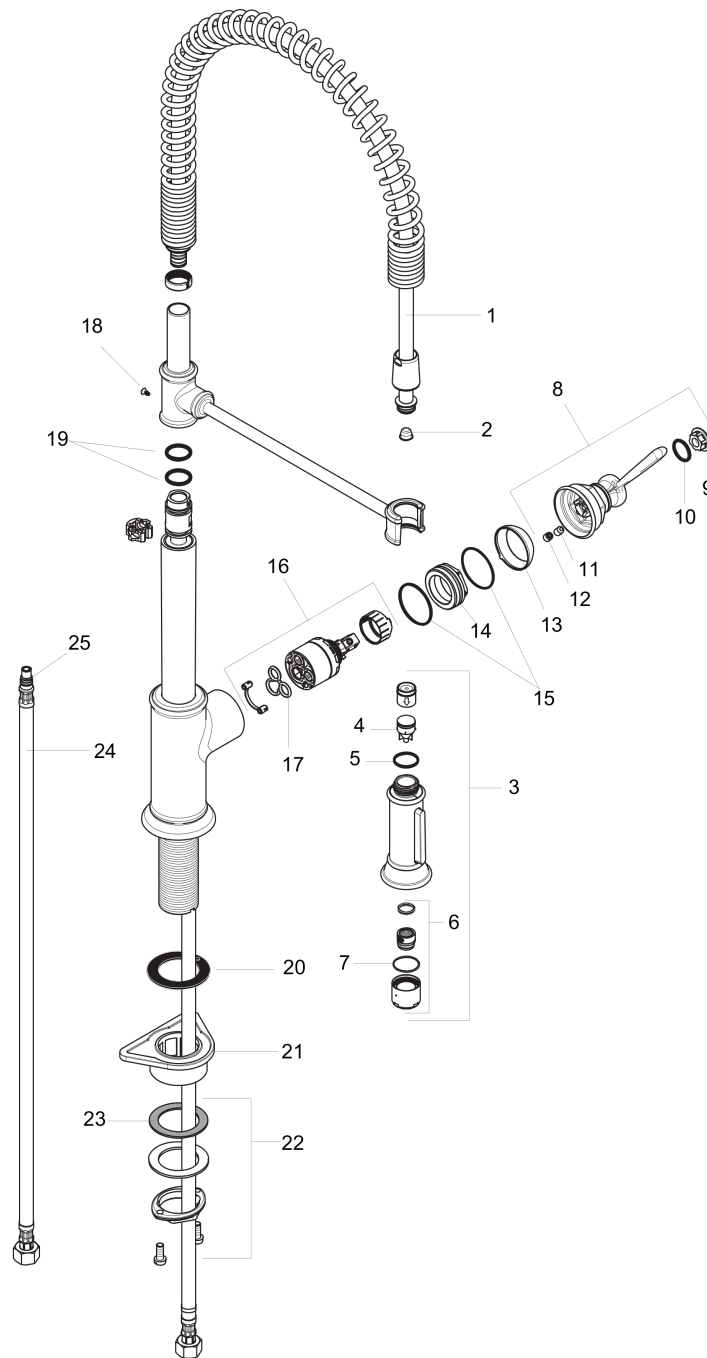

**AXOR Montreux**  
**Semi-Pro Kitchen Faucet 2-Spray, 1.75 GPM**  
 Finish: **chrome** Part no. : **16582001**

**Description**

**Features**

- Swivel range 360°
- Laminar and needle spray
- Toggle spray diverter
- Deck mounted
- Max. flow: 1.75 GPM (6.6 L/Min)
- Ceramic cartridge
- 3/8" connections
- Integrated double backflow prevention
- Single lever kitchen mixer, connection hoses, Fastening set, Assembly instructions

**Item details**

List Price \$ 1,468.00

**Technology**

**Compliance / Sustainability**

**Product image**

**Scale drawing**

**AXOR Montreux**  
**Semi-Pro Kitchen Faucet 2-Spray, 1.75 GPM**  
 Finish: **chrome** Part no. : **16582001**

Exploded drawing

Year of production: >01/18

**AXOR Montreux**  
**Semi-Pro Kitchen Faucet 2-Spray, 1.75 GPM**  
 Finish: **chrome** Part no. : **16582001**

## Spare parts list

Year of production: >01/18

Pos.	Description	Part no.	Price	PU
1	shower hose	97475000	-	1
2	filter	97735000	-	1
3	handspray	92967001	-	1
4	set of non return valves DW 15	97350000	-	1
5	O-ring 18x1,5	98231000	-	1
6	aerator laminar M22x1 (15 l/min)	95909000	-	1
7	O-ring 20x1	98140000	-	1
8	handle	92963000	-	1
9	cover cap	92964000	-	1
10	O-ring 16x2	98133000	-	1
11	hollow set screw M6x8	98444000	-	1
12	screw cover	96762000	-	1
13	flange	92965000	-	1
14	nut	92966000	-	1
15	O-ring 33x1,5	98164000	-	1
16	cartridge, assy	92730000	-	1
17	seal	95008000	-	1
18	screw	97662000	-	1
19	O-ring 17x2,5	98387000	-	1
20	sealing washer	97825000	-	1
21	support	97523000	-	1
22	fixing set (Ø 34)	95049000	-	1
23	lever collar	97548000	-	1
24	connection hose 35½" M8x0,75 3/8"	96316001	-	1
25	O-ring 7x1,5	98422000	-	1
a	non return valve	93218000	-	1