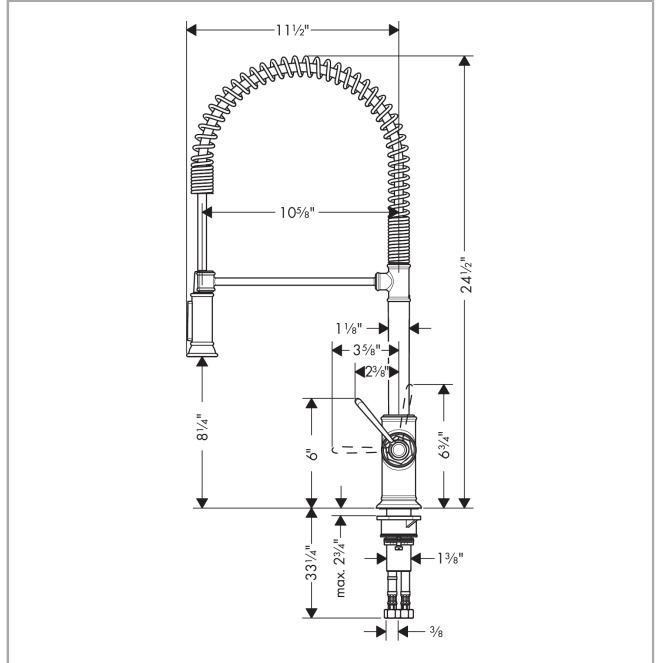

**AXOR Montreux**  
**Semi-Pro Kitchen Faucet 2-Spray, 1.75 GPM**  
 Finish: **chrome** Part no. : **16582001**

**Description**

**Features**

- Swivel range 360°
- Laminar and needle spray
- Toggle spray diverter
- Deck mounted
- Max. flow: 1.75 GPM (6.6 L/Min)
- Ceramic cartridge
- 3/8" connections
- Integrated double backflow prevention
- Single lever kitchen mixer, connection hoses, Fastening set, Assembly instructions

**Item details**

List Price \$ 1,468.00

**Technology**

**Compliance / Sustainability**

**Product image**

**Scale drawing**

**AXOR Montreux**  
**Semi-Pro Kitchen Faucet 2-Spray, 1.75 GPM**  
 Finish: **chrome** Part no. : **16582001**

Exploded drawing

Year of production: >01/18

**AXOR Montreux**  
**Semi-Pro Kitchen Faucet 2-Spray, 1.75 GPM**  
 Finish: **chrome** Part no. : **16582001**

## Spare parts list

Year of production: >01/18

Pos.	Description	Part no.	Price	PU
1	shower hose	97475000	-	1
2	filter	97735000	-	1
3	handspray	92967001	-	1
4	set of non return valves DW 15	97350000	-	1
5	O-ring 18x1,5	98231000	-	1
6	aerator laminar M22x1 (15 l/min)	95909000	-	1
7	O-ring 20x1	98140000	-	1
8	handle	92963000	-	1
9	cover cap	92964000	-	1
10	O-ring 16x2	98133000	-	1
11	hollow set screw M6x8	98444000	-	1
12	screw cover	96762000	-	1
13	flange	92965000	-	1
14	nut	92966000	-	1
15	O-ring 33x1,5	98164000	-	1
16	cartridge, assy	92730000	-	1
17	seal	95008000	-	1
18	screw	97662000	-	1
19	O-ring 17x2,5	98387000	-	1
20	sealing washer	97825000	-	1
21	support	97523000	-	1
22	fixing set (Ø 34)	95049000	-	1
23	lever collar	97548000	-	1
24	connection hose 35½" M8x0,75 3/8"	96316001	-	1
25	O-ring 7x1,5	98422000	-	1
a	non return valve	93218000	-	1