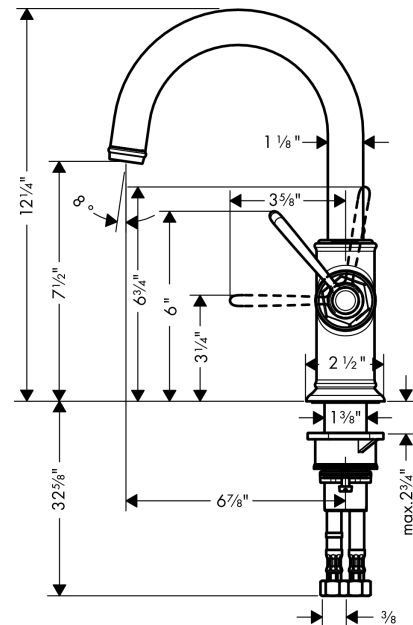

AXOR Montreux
Bar Faucet, 1.5 GPM
 Finish: **chrome** Part no. : **16583001**

Description

Features

- Swivel range 150°
- Aerated spray
- Deck mounted
- Max. flow: 1.5 GPM (5.7 L/Min)
- Ceramic cartridge
- 3/8" connections

Item details

List Price \$ 840.00

Technology

Compliance / Sustainability

Product image

Scale drawing

AXOR Montreux
Bar Faucet, 1.5 GPM

Finish: **chrome** Part no. : **16583001**

Exploded drawing

Year of production: **>06/17**

**AXOR Montreux
Bar Faucet, 1.5 GPM**

Finish: **chrome** Part no. : **16583001**

Spare parts list

Year of production: >06/17

Pos.	Description	Part no.	Price	PU
1	spout cpl.	93147000	-	1
2	aerator M24x1 (5 l/min)	93008000	-	1
3	handle	92963000	-	1
4	cover cap	92964000	-	1
5	O-ring 16x2	98133000	-	1
6	hollow set screw M6x8	98444000	-	1
7	screw cover	96762000	-	1
8	flange	92965000	-	1
9	nut	92966000	-	1
10	O-ring 33x1,5	98164000	-	1
11	cartridge, assy	92730000	-	1
12	seal	95008000	-	1
13	set of locating rings (110° / 150°)	98486000	-	1
14	sealing set	92646000	-	1
15	O-Ring 14x2,5	98189000	-	1
16	screw	97662000	-	1
17	axialring	97558000	-	1
18	seal	92582000	-	1
19	support	97523000	-	1
20	fixing set (Ø 34)	95049000	-	1
21	lever collar	97548000	-	1
22	connection hose 35½" M8x0,75 3/8"	96316001	-	1