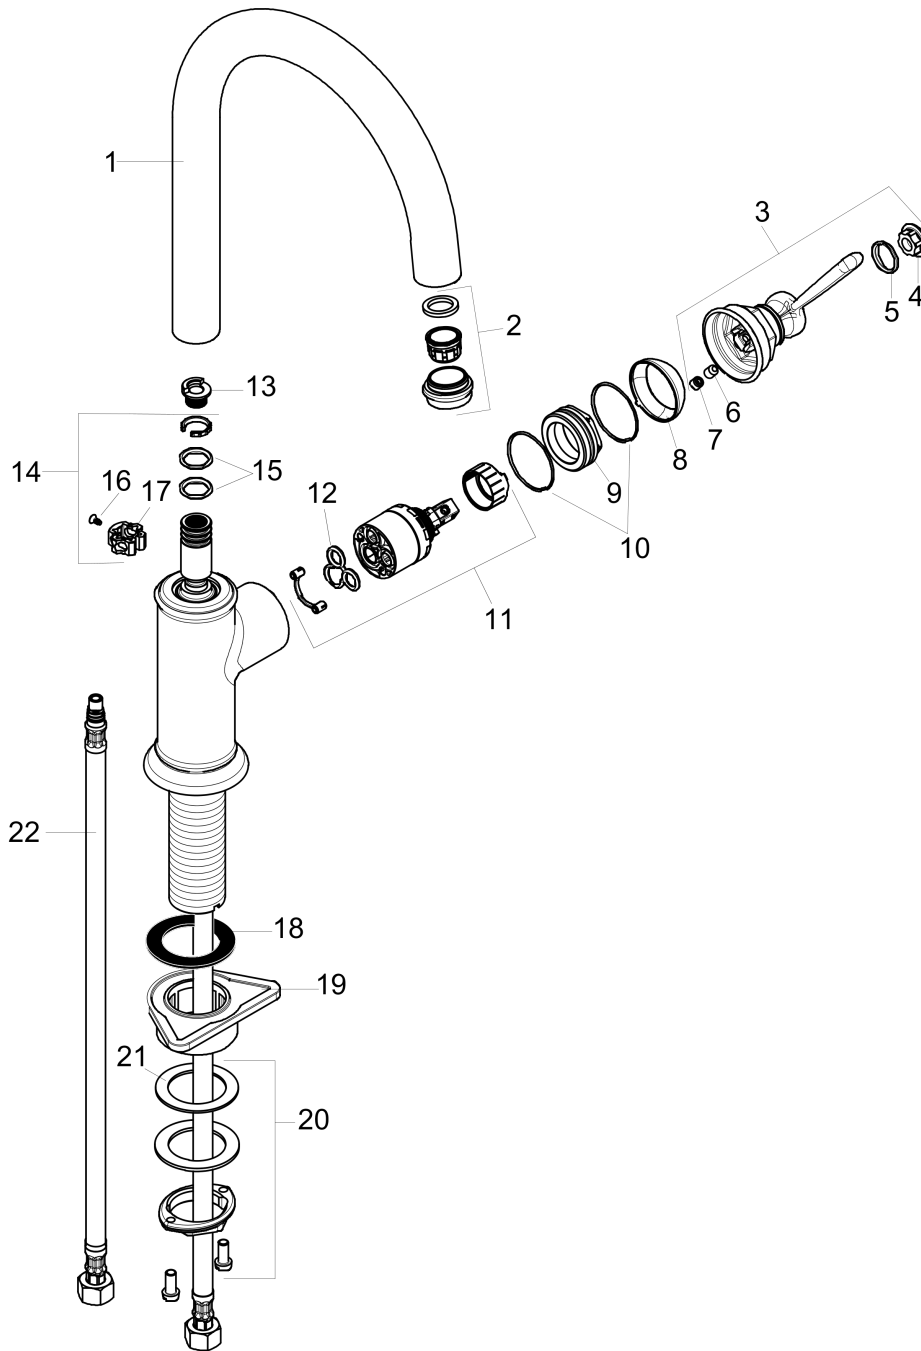

AXOR Montreux
Bar Faucet, 1.5 GPM
 Finish: **chrome** Part no. : **16583001**

Description

Features

- Swivel range 150°
- Aerated spray
- Deck mounted
- Max. flow: 1.5 GPM (5.7 L/Min)
- Ceramic cartridge
- 3/8" connections

Item details

List Price \$ 840.00

Technology

Compliance / Sustainability

Product image

Scale drawing

AXOR Montreux
Bar Faucet, 1.5 GPM

Finish: **chrome** Part no. : **16583001**

Exploded drawing

Year of production: **>06/17**

**AXOR Montreux
Bar Faucet, 1.5 GPM**

Finish: **chrome** Part no. : **16583001**

Spare parts list

Year of production: >06/17

Pos.	Description	Part no.	Price	PU
1	spout cpl.	93147000	-	1
2	aerator M24x1 (5 l/min)	93008000	-	1
3	handle	92963000	-	1
4	cover cap	92964000	-	1
5	O-ring 16x2	98133000	-	1
6	hollow set screw M6x8	98444000	-	1
7	screw cover	96762000	-	1
8	flange	92965000	-	1
9	nut	92966000	-	1
10	O-ring 33x1,5	98164000	-	1
11	cartridge, assy	92730000	-	1
12	seal	95008000	-	1
13	set of locating rings (110° / 150°)	98486000	-	1
14	sealing set	92646000	-	1
15	O-Ring 14x2,5	98189000	-	1
16	screw	97662000	-	1
17	axialring	97558000	-	1
18	seal	92582000	-	1
19	support	97523000	-	1
20	fixing set (Ø 34)	95049000	-	1
21	lever collar	97548000	-	1
22	connection hose 35½" M8x0,75 3/8"	96316001	-	1