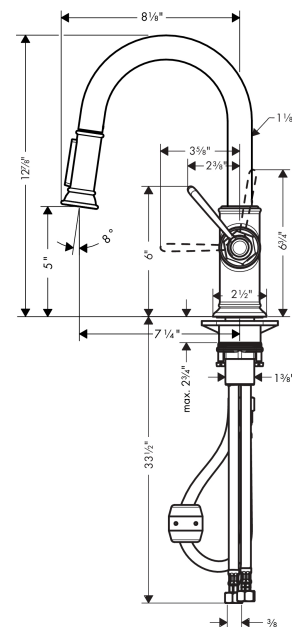

AXOR Montreux
Prep Kitchen Faucet 2-Spray Pull-Down, 1.75 GPM
 Finish: **chrome** Part no. : **16584001**

Description

Features

- Swivel range 110° / 150°
- Laminar spray, needle spray, Shower spray pattern
- Toggle spray diverter
- MagFit magnetic sprayhead docking
- Deck mounted
- Max. flow: 1.75 GPM (6.6 L/Min)
- Ceramic cartridge
- 3/8" connections
- Integrated double backflow prevention
- Single lever kitchen mixer, Assembly instructions

Item details

List Price \$ 1,007.00

Technology

Compliance / Sustainability

Product image

Scale drawing

AXOR Montreux
Prep Kitchen Faucet 2-Spray Pull-Down, 1.75 GPM
 Finish: **chrome** Part no. : **16584001**

Exploded drawing

Year of production: >01/18

AXOR Montreux
Prep Kitchen Faucet 2-Spray Pull-Down, 1.75 GPM
 Finish: **chrome** Part no. : **16584001**

Spare parts list

Year of production: >01/18

Pos.	Description	Part no.	Price	PU
3	seal	92582000	-	1
4	support	97523000	-	1
5	fixing set (Ø 34)	95049000	-	1
6	lever collar	97548000	-	1
7	weight	92500000	-	1
8	hose 1,50 m	88624000	-	1
10	filter	97735000	-	1
11	connection hose 600 mm M10x1	95561000	-	1
12	handle	92963000	-	1
13	cover cap	92964000	-	1
14	O-ring 16x2	98133000	-	1
15	hollow set screw M6x8	98444000	-	1
16	screw cover	96762000	-	1
17	flange	92965000	-	1
18	nut	92966000	-	1
19	O-ring 33x1,5	98164000	-	1
20	cartridge, assy	92730000	-	1
21	seal	95008000	-	1
22	handspray	92967001	-	1
23	non return valve	93218000	-	1
24	set of non return valves DW 15	97350000	-	1
a	service tool	95910000	-	1
b	O-ring 18x1,5	98231000	-	1
c	aerator laminar M22x1 (15 l/min)	95909000	-	1
e	connection hose 35½" M8x0,75 3/8"	96316001	-	1
f	O-ring 8x1,75	97827000	-	1
g	O-ring 20x1	98140000	-	1