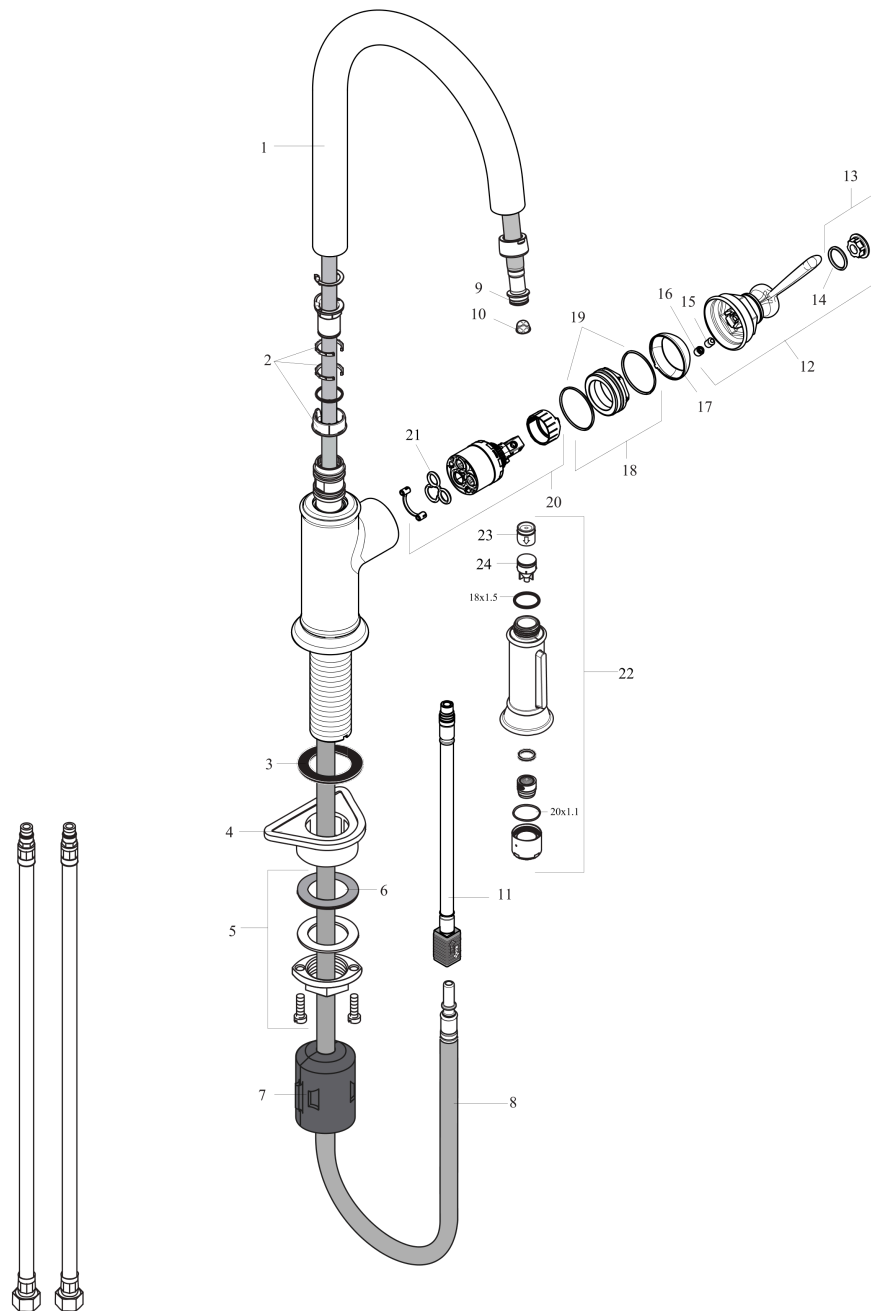

AXOR Montreux
Prep Kitchen Faucet 2-Spray Pull-Down, 1.75 GPM
 Finish: **chrome** Part no. : **16584001**

Description

Features

- Swivel range 110° / 150°
- Laminar spray, needle spray, Shower spray pattern
- Toggle spray diverter
- MagFit magnetic sprayhead docking
- Deck mounted
- Max. flow: 1.75 GPM (6.6 L/Min)
- Ceramic cartridge
- 3/8" connections
- Integrated double backflow prevention
- Single lever kitchen mixer, Assembly instructions

Item details

List Price \$ 1,007.00

Technology

Compliance / Sustainability

Product image

Scale drawing

AXOR Montreux
Prep Kitchen Faucet 2-Spray Pull-Down, 1.75 GPM
 Finish: **chrome** Part no. : **16584001**

Exploded drawing

Year of production: >01/18

AXOR Montreux
Prep Kitchen Faucet 2-Spray Pull-Down, 1.75 GPM
 Finish: **chrome** Part no. : **16584001**

Spare parts list

Year of production: >01/18

Pos.	Description	Part no.	Price	PU
3	seal	92582000	-	1
4	support	97523000	-	1
5	fixing set (Ø 34)	95049000	-	1
6	lever collar	97548000	-	1
7	weight	92500000	-	1
8	hose 1,50 m	88624000	-	1
10	filter	97735000	-	1
11	connection hose 600 mm M10x1	95561000	-	1
12	handle	92963000	-	1
13	cover cap	92964000	-	1
14	O-ring 16x2	98133000	-	1
15	hollow set screw M6x8	98444000	-	1
16	screw cover	96762000	-	1
17	flange	92965000	-	1
18	nut	92966000	-	1
19	O-ring 33x1,5	98164000	-	1
20	cartridge, assy	92730000	-	1
21	seal	95008000	-	1
22	handspray	92967001	-	1
23	non return valve	93218000	-	1
24	set of non return valves DW 15	97350000	-	1
a	service tool	95910000	-	1
b	O-ring 18x1,5	98231000	-	1
c	aerator laminar M22x1 (15 l/min)	95909000	-	1
e	connection hose 35½" M8x0,75 3/8"	96316001	-	1
f	O-ring 8x1,75	97827000	-	1
g	O-ring 20x1	98140000	-	1