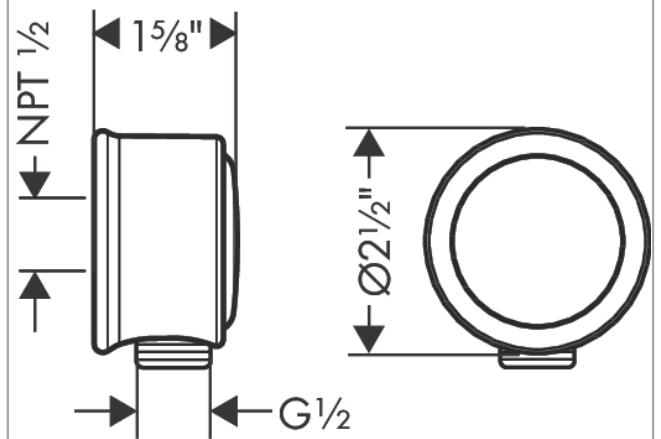

AXOR Montreux
Wall Outlet with Check Valves
 Finish: **chrome** Part no. : **16884001**

Description

Features

- For all 1/2" hoses
- Metal connection angle
- G 1/2

Item details

List Price \$ 107.00

Compliance / Sustainability

Product image

Scale drawing

AXOR Montreux
Wall Outlet with Check Valves
Finish: **chrome** Part no. : **16884001**

Exploded drawing

Year of production: >04/09

AXOR Montreux
Wall Outlet with Check Valves
 Finish: **chrome** Part no. : **16884001**

Spare parts list

Year of production: >04/09

Pos.	Description	Part no.	Price	PU
1	support element	98557000	-	1
2	connection angel	98531001	-	1
a	set of non return valves DW 15	94074000	-	1