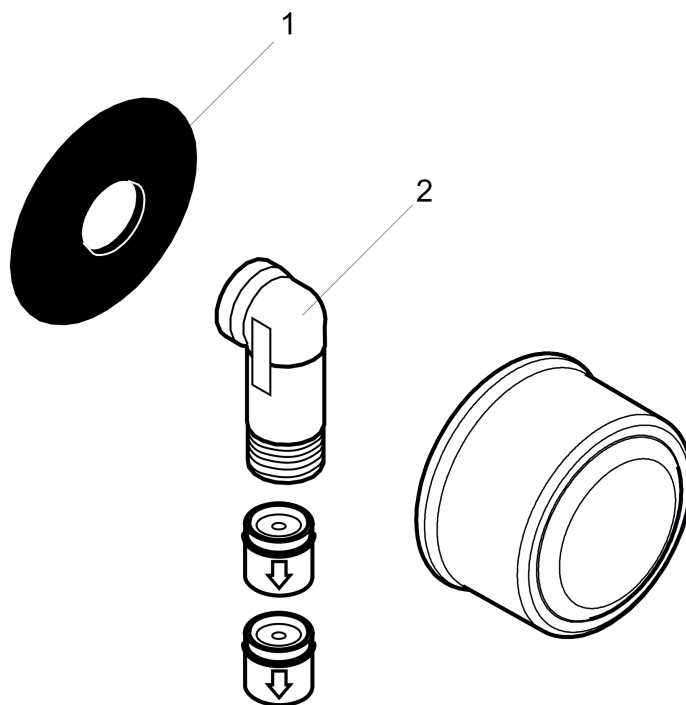

AXOR Montreux
Wall Outlet with Check Valves
 Finish: **chrome** Part no. : **16884001**

Description

Features

- For all 1/2" hoses
- Metal connection angle
- G 1/2

Item details

List Price \$ 107.00

Compliance / Sustainability

Product image

Scale drawing

AXOR Montreux
Wall Outlet with Check Valves
Finish: **chrome** Part no. : **16884001**

Exploded drawing

Year of production: >04/09

AXOR Montreux
Wall Outlet with Check Valves
 Finish: **chrome** Part no. : **16884001**

Spare parts list

Year of production: >04/09

Pos.	Description	Part no.	Price	PU
1	support element	98557000	-	1
2	connection angel	98531001	-	1
a	set of non return valves DW 15	94074000	-	1