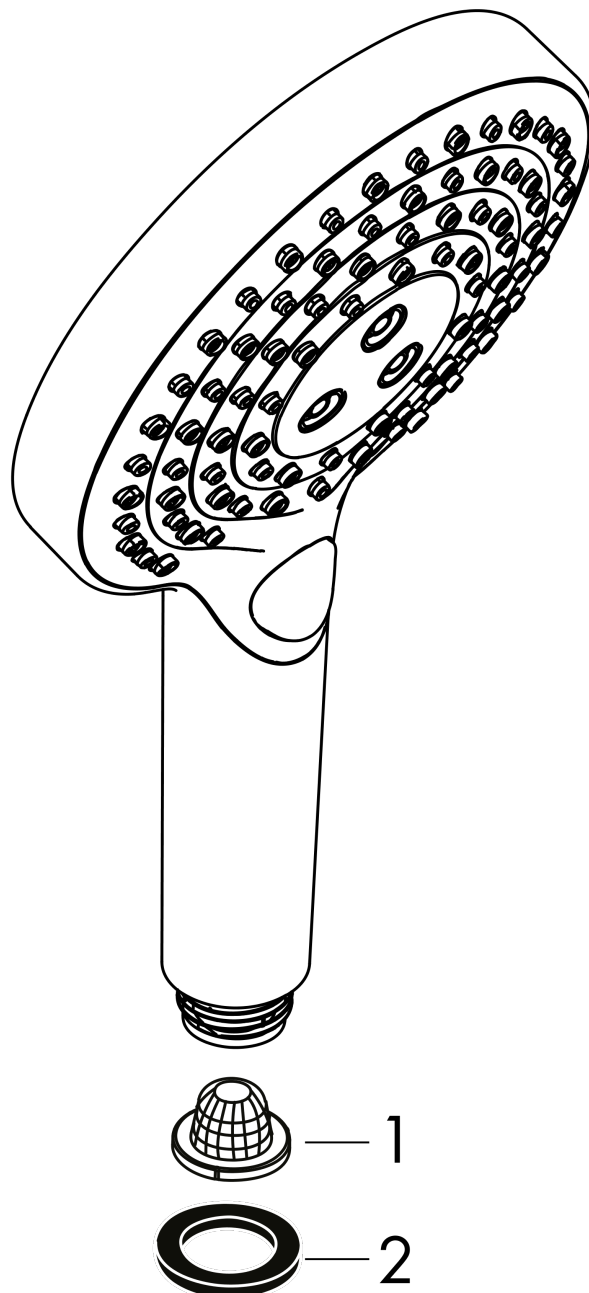

AXOR ShowerSolutions
Handshower 120 3-Jet, 1.75 GPM
 Finish: **chrome** Part no. : **26052001**

Description

Features

- Spray modes: PowderRain, Rain, Whirl
- 87 spray channels
- Select button for comfortable alternation of spray modes
- Max. flow: 1.75 GPM (6.6 L/Min)

Item details

List Price \$ 205.00

Technology

Compliance / Sustainability

Product image

Scale drawing

AXOR ShowerSolutions
Handshower 120 3-Jet, 1.75 GPM
Finish: **chrome** Part no. : **26052001**

Exploded drawing

Year of production: >01/19

AXOR ShowerSolutions
Handshower 120 3-Jet, 1.75 GPM
 Finish: **chrome** Part no. : **26052001**

Spare parts list

Year of production: >01/19

Pos.	Description	Part no.	Price	PU
1	pivoting connection	93089000	-	1
2	filter	92672000	-	1
3	seal	98058000	-	1