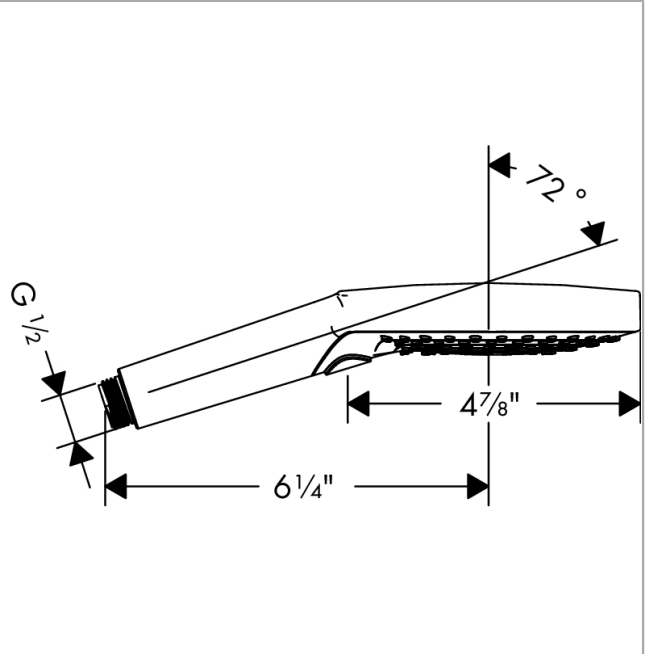

AXOR ShowerSolutions
Handshower 120 3-Jet, 1.75 GPM
 Finish: **chrome** Part no. : **26052001**

Description

Features

- Spray modes: PowderRain, Rain, Whirl
- 87 spray channels
- Select button for comfortable alternation of spray modes
- Max. flow: 1.75 GPM (6.6 L/Min)

Item details

List Price \$ 205.00

Technology

Compliance / Sustainability

Product image

Scale drawing

AXOR ShowerSolutions
Handshower 120 3-Jet, 1.75 GPM
Finish: **chrome** Part no. : **26052001**

Exploded drawing

Year of production: >01/19

AXOR ShowerSolutions
Handshower 120 3-Jet, 1.75 GPM
 Finish: **chrome** Part no. : **26052001**

Spare parts list

Year of production: >01/19

Pos.	Description	Part no.	Price	PU
1	pivoting connection	93089000	-	1
2	filter	92672000	-	1
3	seal	98058000	-	1