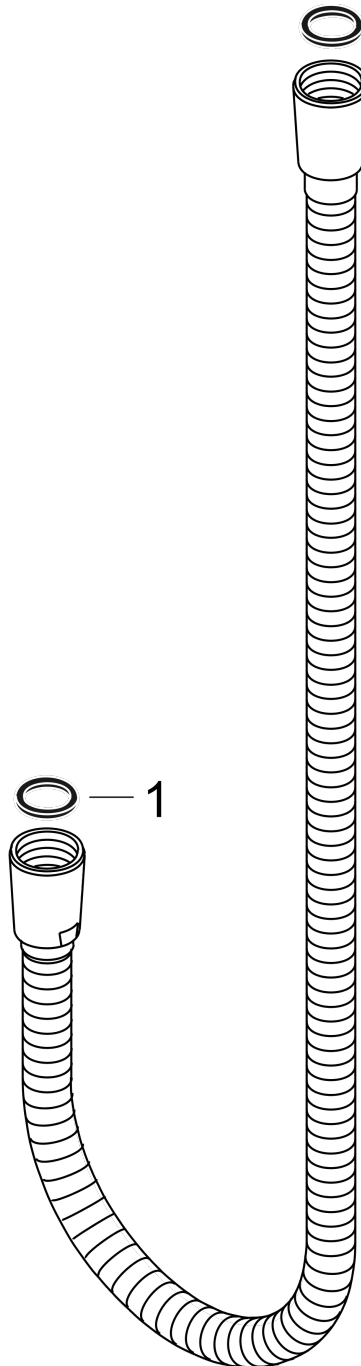

Metal Handshower Hose, 63"
 Finish: **chrome** Part no. : **28116000**

Description

Features

- Metal shower hose
- Pivot connector prevents hose from tangling
- Kink-protected
- Connection thread: G 1/2

Item details

List Price \$ 160.00

Compliance / Sustainability

Product image

Scale drawing

Metal Handshower Hose, 63"
 Finish: **chrome** Part no. : **28116000**

Exploded drawing

Year of production: >12/05

Metal Handshower Hose, 63"
 Finish: **chrome** Part no. : **28116000**

Spare parts list

Year of production: >12/05

Pos.	Description	Part no.	Price	PU
1	seal	98058000	-	1