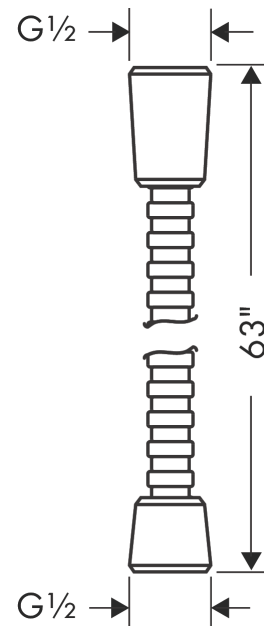

Metal Handshower Hose, 63"
 Finish: **chrome** Part no. : **28116000**

Description

Features

- Metal shower hose
- Pivot connector prevents hose from tangling
- Kink-protected
- Connection thread: G 1/2

Item details

List Price \$ 160.00

Compliance / Sustainability

Product image

Scale drawing

Metal Handshower Hose, 63"
 Finish: **chrome** Part no. : **28116000**

Exploded drawing

Year of production: >12/05

Metal Handshower Hose, 63"
 Finish: **chrome** Part no. : **28116000**

Spare parts list

Year of production: >12/05

Pos.	Description	Part no.	Price	PU
1	seal	98058000	-	1