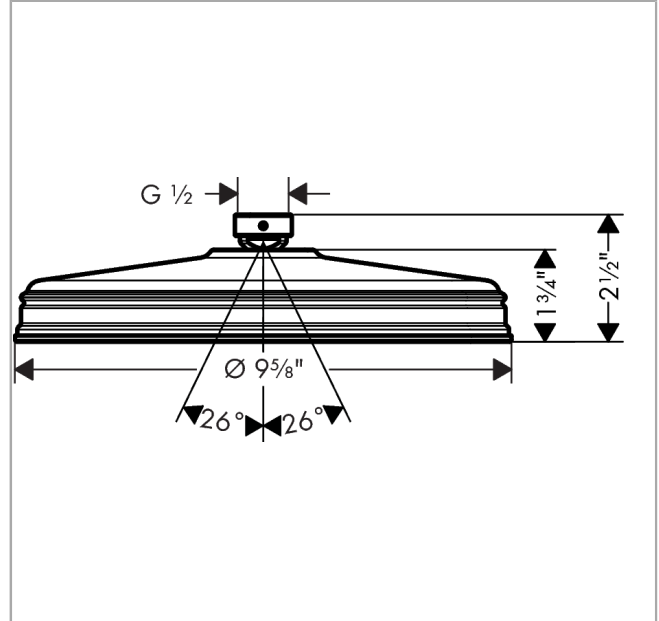

AXOR Montreux
Showerhead 240 1-Jet, 1.75 GPM
 Finish: **chrome** Part no. : **28374001**

Description

Features

- Shower head size: 9 1/2"
- Spray modes: Rain
- Max. flow: 1.75 GPM (6.6 L/Min)
- 140 spray channels
- Spray face finish: Fully-finished matching spray face
- Spray face removable for cleaning

Item details

List Price \$ 976.00

Technology

Compliance / Sustainability

Product image

Scale drawing

AXOR Montreux
Showerhead 240 1-Jet, 1.75 GPM
Finish: chrome Part no. : 28374001

Exploded drawing

Year of production: >01/18

AXOR Montreux
Showerhead 240 1-Jet, 1.75 GPM
 Finish: **chrome** Part no. : **28374001**

Spare parts list

Year of production: >01/18

Pos.	Description	Part no.	Price	PU
1	lock washer	98942000	-	1
2	hollow set screw M4x6	97767000	-	1
3	filter packing	94246000	-	1
4	lever collar	97536000	-	1
5	seal	97606000	-	1
6	air jet (Eco)	95795000	-	1