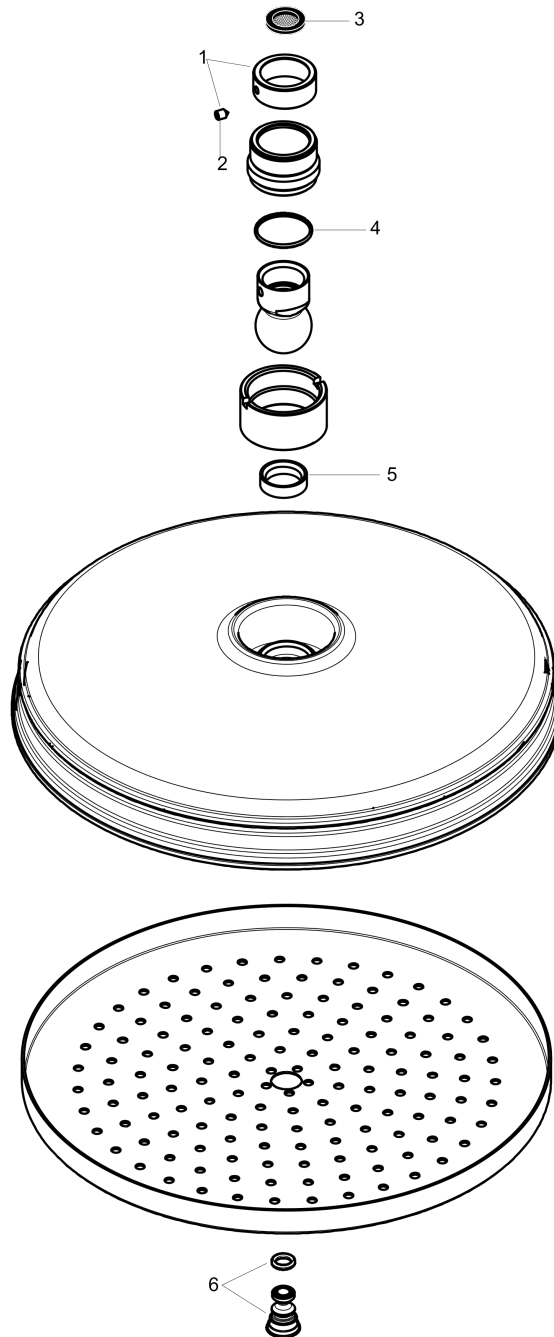

AXOR Montreux
Showerhead 240 1-Jet, 1.75 GPM
 Finish: **chrome** Part no. : **28374001**

Description

Features

- Shower head size: 9 1/2"
- Spray modes: Rain
- Max. flow: 1.75 GPM (6.6 L/Min)
- 140 spray channels
- Spray face finish: Fully-finished matching spray face
- Spray face removable for cleaning

Item details

List Price \$ 976.00

Technology

Compliance / Sustainability

Product image

Scale drawing

AXOR Montreux
Showerhead 240 1-Jet, 1.75 GPM
Finish: chrome Part no. : 28374001

Exploded drawing

Year of production: >01/18

AXOR Montreux
Showerhead 240 1-Jet, 1.75 GPM
 Finish: **chrome** Part no. : **28374001**

Spare parts list

Year of production: >01/18

Pos.	Description	Part no.	Price	PU
1	lock washer	98942000	-	1
2	hollow set screw M4x6	97767000	-	1
3	filter packing	94246000	-	1
4	lever collar	97536000	-	1
5	seal	97606000	-	1
6	air jet (Eco)	95795000	-	1