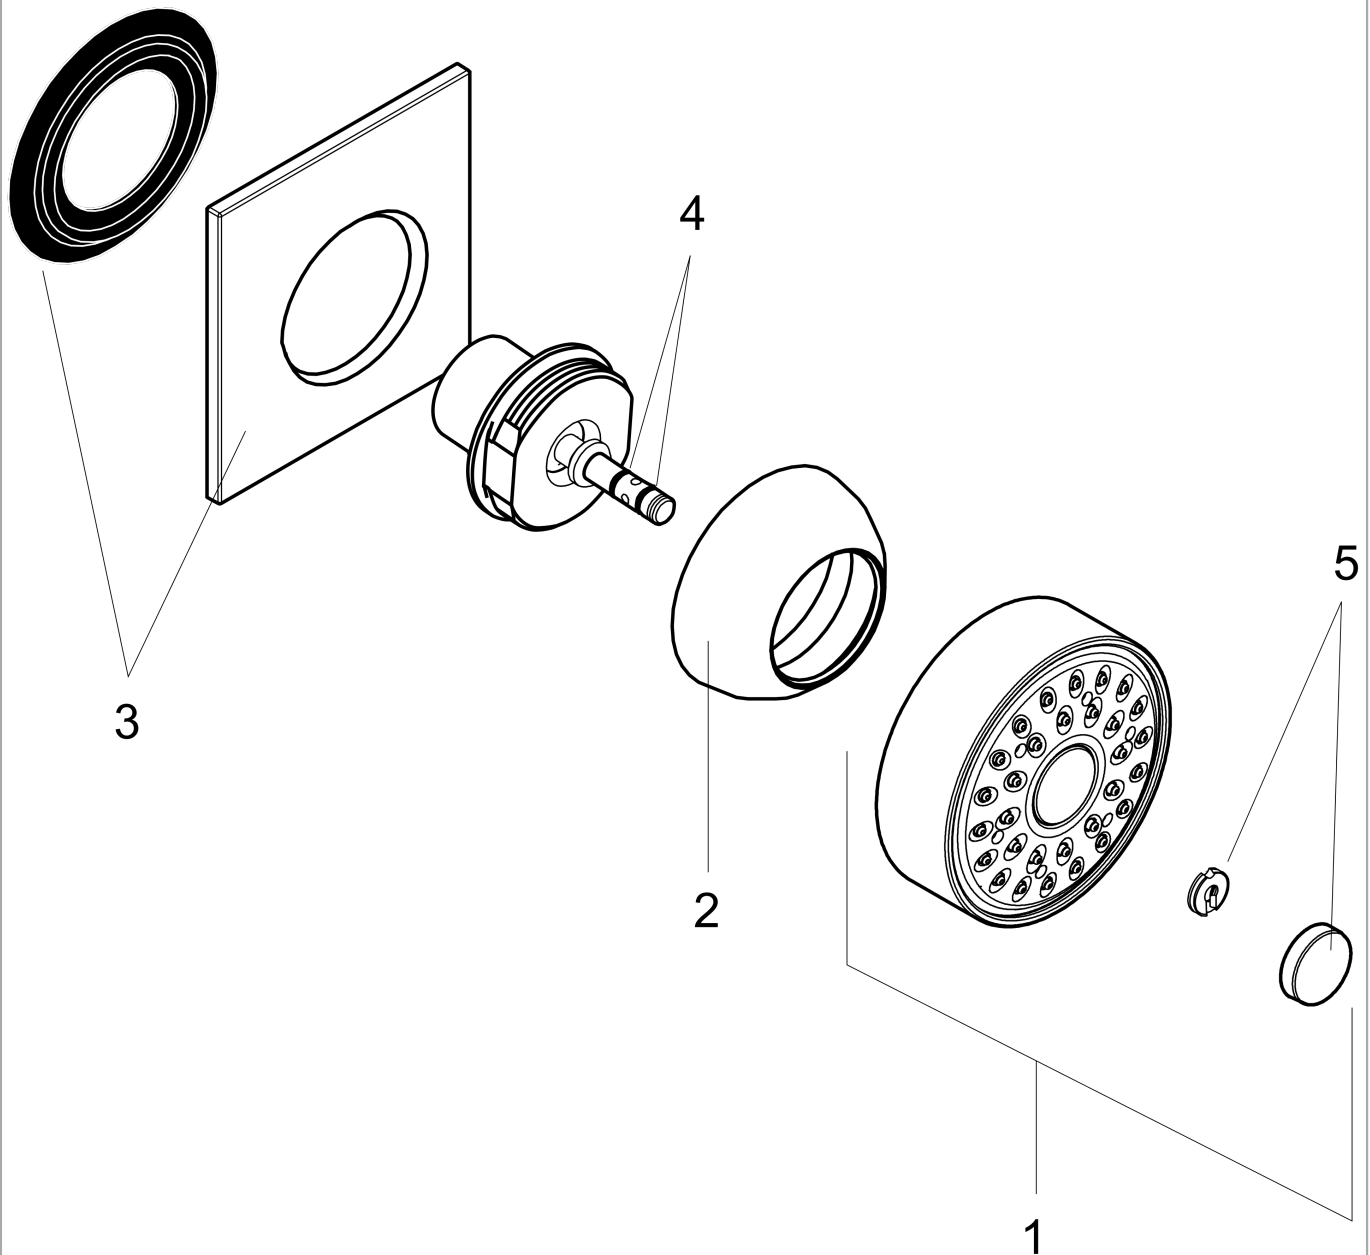

**Bodyspray Square**

Finish: **chrome** Part no. : **28469001**

**Description**

**Features**

- Shower head size: 2.55"
- Max. flow: 2.5 GPM (9.5 L/Min)
- Connection thread: 1/2" NPT
- Material: Metal

**Item details**

List Price \$ 294.00

**Technology**

**Compliance / Sustainability**

**Product image**

**Scale drawing**

**Bodyspray Square**

Finish: **chrome** Part no. : **28469001**

**Exploded drawing**

Year of production: >04/07

**Bodyspray Square**

Finish: **chrome** Part no. : **28469001**

**Spare parts list**

Year of production: >04/07

Pos.	Description	Part no.	Price	PU
1	cover	98943000	-	1
2	spray head cpl.	98859000	-	1
3	escutcheon	98858000	-	1
4	O-ring 3x1,5	98104000	-	1