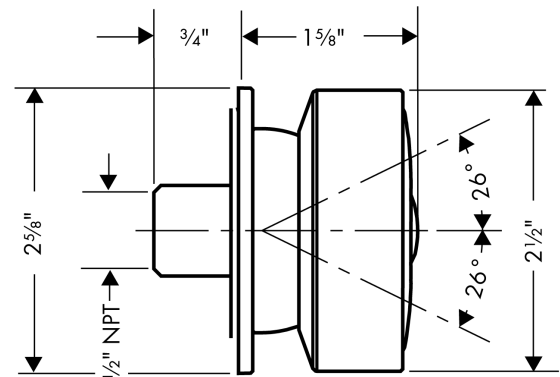

**Bodyspray Square**

Finish: **chrome** Part no. : **28469001**

**Description**

**Features**

- Shower head size: 2.55"
- Max. flow: 2.5 GPM (9.5 L/Min)
- Connection thread: 1/2" NPT
- Material: Metal

**Item details**

List Price \$ 294.00

**Technology**

**Compliance / Sustainability**

**Product image**

**Scale drawing**

**Bodyspray Square**

Finish: **chrome** Part no. : **28469001**

**Exploded drawing**

Year of production: >04/07

**Bodyspray Square**

Finish: **chrome** Part no. : **28469001**

**Spare parts list**

Year of production: >04/07

Pos.	Description	Part no.	Price	PU
1	cover	98943000	-	1
2	spray head cpl.	98859000	-	1
3	escutcheon	98858000	-	1
4	O-ring 3x1,5	98104000	-	1