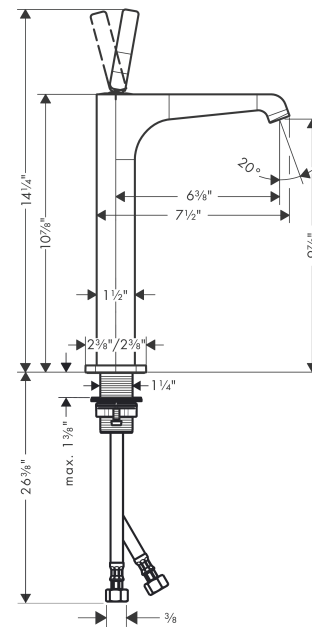

AXOR Citterio E
Single-Hole Faucet 250, 1.2 GPM, without Pop-up Drain
 Finish: **matte black** Part no. : **36104671**

Description

Features

- Handle variant: pin
- Spray modes: Laminar spray
- Max. flow: 1.2 GPM (4.5 L/Min)
- Ceramic cartridge

Item details

List Price \$ 2,021.00

Technology

Compliance / Sustainability

Product image

Scale drawing

AXOR Citterio E
Single-Hole Faucet 250, 1.2 GPM, without Pop-up Drain
 Finish: **matte black** Part no. : **36104671**

Exploded drawing

Year of production: >07/22