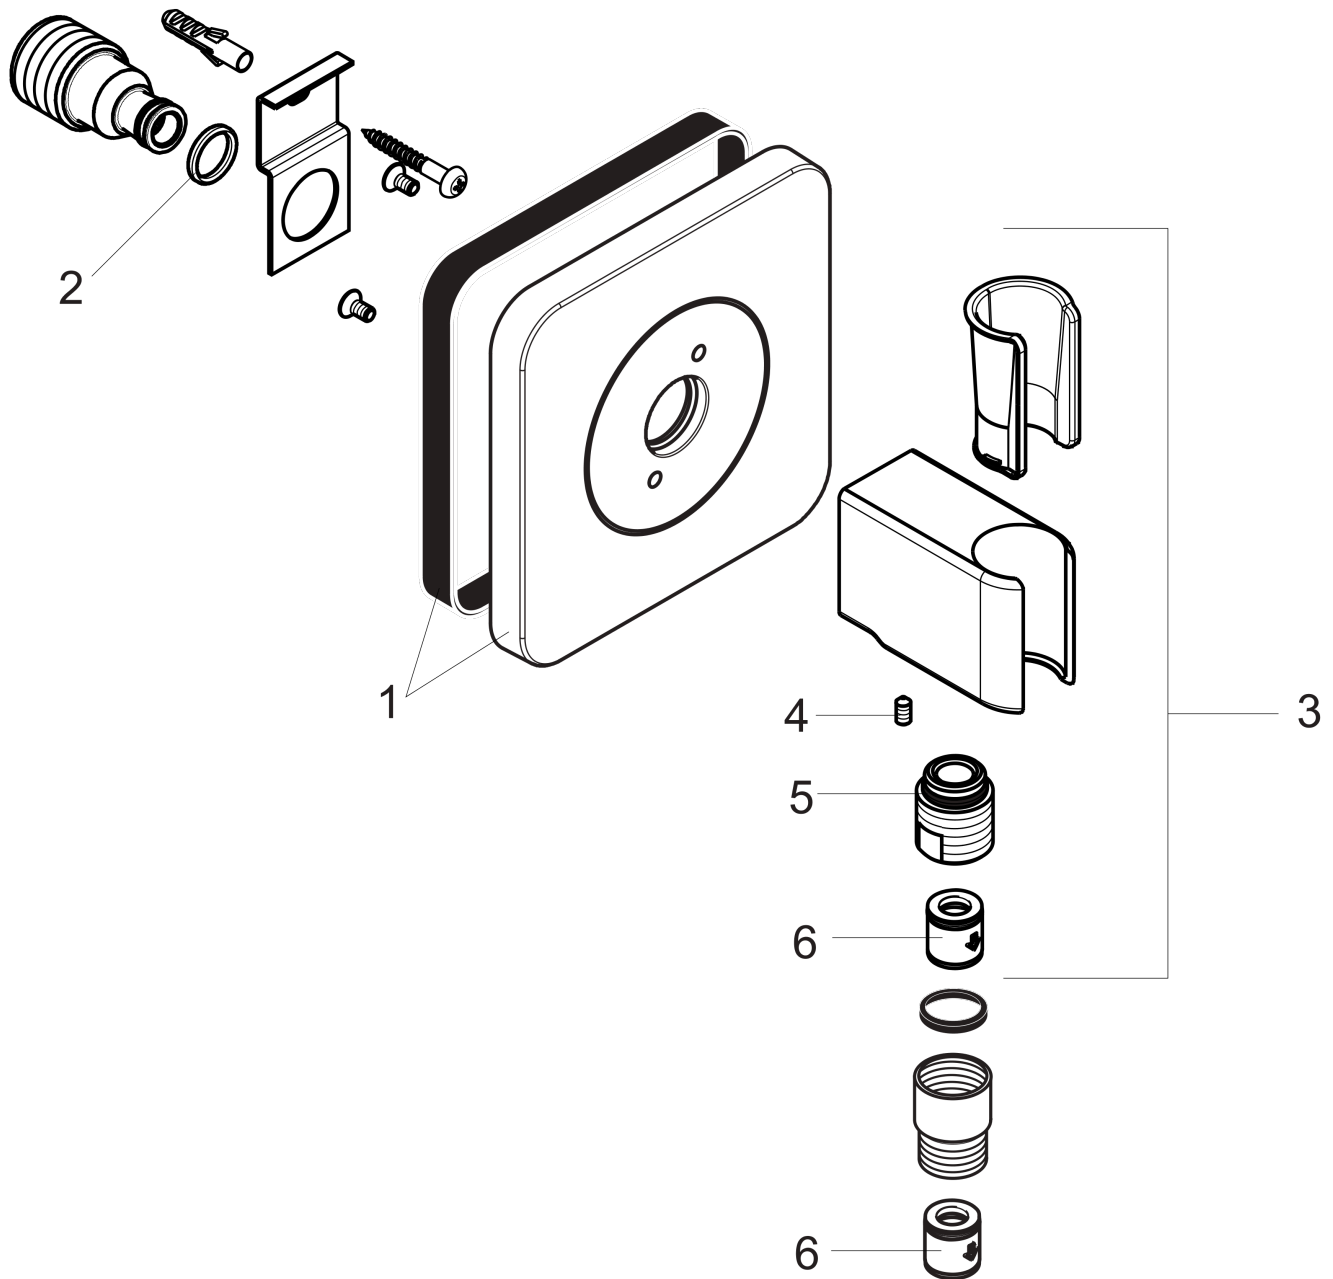

**AXOR Citterio E**  
**Handshower Holder with Outlet 5" x 5"**  
 Finish: **chrome** Part no. : **36724001**

**Description**

**Features**

- For all 1/2" hoses
- Metal connection angle
- G 1/2
- For shower hoses with a conical nut

**Item details**

List Price \$ 388.00

**Compliance / Sustainability**

**Product image**

**Scale drawing**

**AXOR Citterio E**  
**Handshower Holder with Outlet 5" x 5"**  
 Finish: **chrome** Part no. : **36724001**

Exploded drawing

Year of production: >01/16

**AXOR Citterio E**  
**Handshower Holder with Outlet 5" x 5"**  
 Finish: **chrome** Part no. : **36724001**

**Spare parts list**

Year of production: >01/16

Pos.	Description	Part no.	Price	PU
1	escutcheon	92457000	-	1
2	O-ring 11x2	98127000	-	1
3	shower holder	95187000	-	1
4	hollow set screw M4x8	97669000	-	1
5	O-ring 14x2	98129000	-	1
6	set of non return valves DW 15	94074000	-	1
a	guide	92858000	-	1