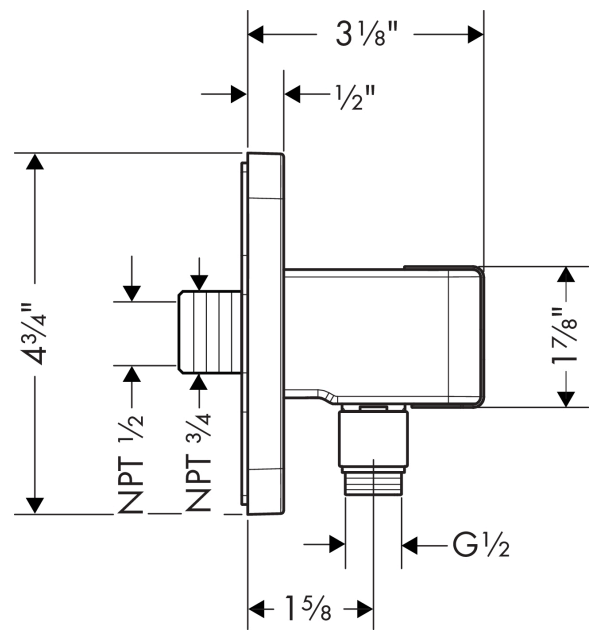

**AXOR Citterio E**  
**Handshower Holder with Outlet 5" x 5"**  
 Finish: **chrome** Part no. : **36724001**

**Description**

**Features**

- For all 1/2" hoses
- Metal connection angle
- G 1/2
- For shower hoses with a conical nut

**Item details**

List Price \$ 388.00

**Compliance / Sustainability**

**Product image**

**Scale drawing**

**AXOR Citterio E**  
**Handshower Holder with Outlet 5" x 5"**  
 Finish: **chrome** Part no. : **36724001**

Exploded drawing

Year of production: >01/16

**AXOR Citterio E**  
**Handshower Holder with Outlet 5" x 5"**  
 Finish: **chrome** Part no. : **36724001**

**Spare parts list**

Year of production: >01/16

Pos.	Description	Part no.	Price	PU
1	escutcheon	92457000	-	1
2	O-ring 11x2	98127000	-	1
3	shower holder	95187000	-	1
4	hollow set screw M4x8	97669000	-	1
5	O-ring 14x2	98129000	-	1
6	set of non return valves DW 15	94074000	-	1
a	guide	92858000	-	1