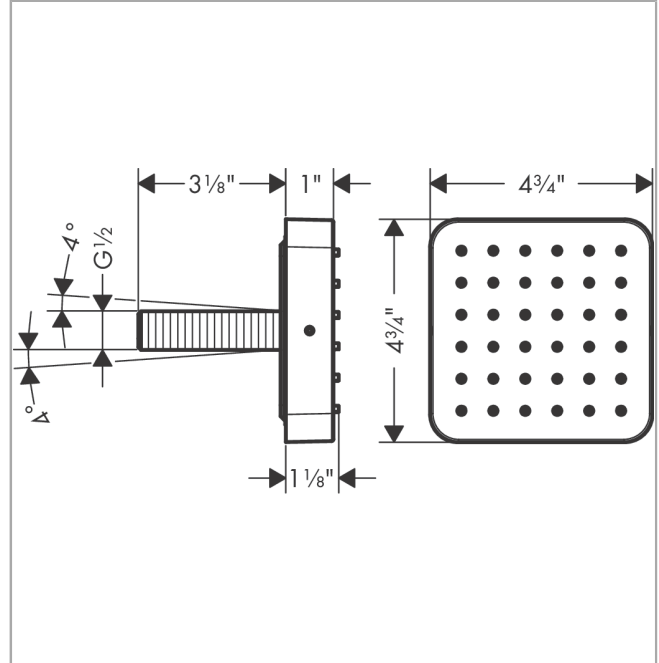

AXOR Citterio E
Bodyspray 5" x 5" Softsquare
 Finish: **chrome** Part no. : **36822001**

Description

Features

- Shower head size: 4.72"
- 3-position adjustable spray
- Max. flow: 1.5 GPM (5.7 L/Min)
- Connection thread: ½" NPT
- In a joined installation (0.39" distance), the basic set # 28486181 is recommended
- In a freely arranged installation, connection via a G ½ inner thread is possible
- Material: Metal

Item details

List Price \$ 809.00

Technology

Compliance / Sustainability

Product image

Scale drawing

AXOR Citterio E
Bodyspray 5" x 5" Softsquare
 Finish: **chrome** Part no. : **36822001**

Exploded drawing

Year of production: >01/22

AXOR Citterio E
Bodyspray 5" x 5" Softsquare
 Finish: **chrome** Part no. : **36822001**

Spare parts list

Year of production: >01/22

Pos.	Description	Part no.	Price	PU
1	frontcover	92459000	-	1
2	spray body	95361000	-	1
3	O-ring 41x2	98212000	-	1
4	connecting thread	94715001	-	1
5	adapter for body shower	88746000	-	1
a	base body	28486181	-	1