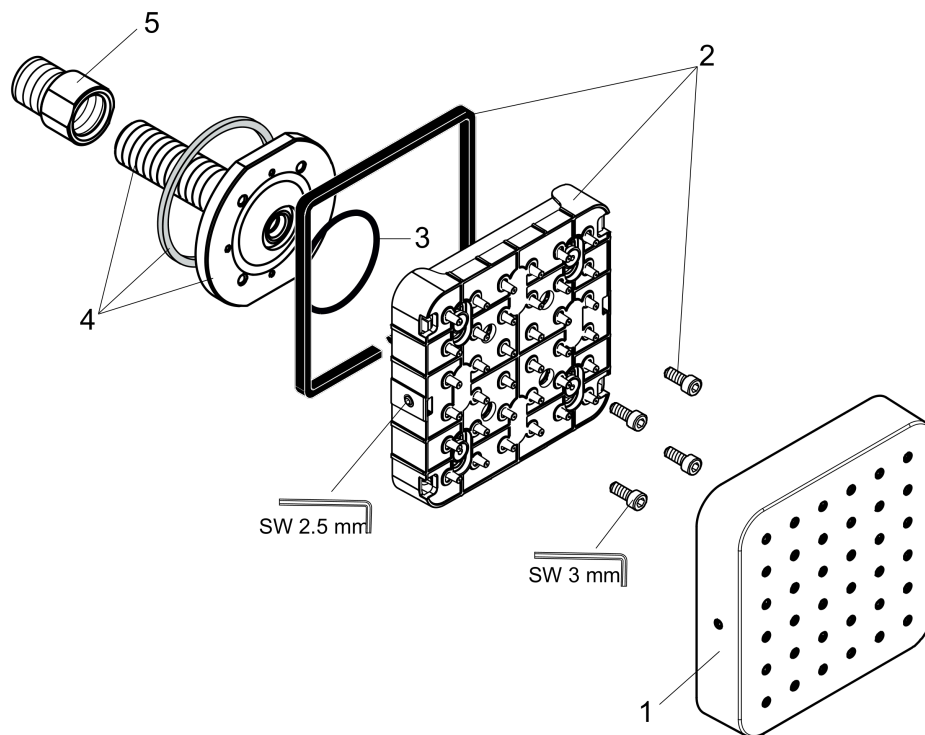

AXOR Citterio E
Bodyspray 5" x 5" Softsquare
 Finish: **chrome** Part no. : **36822001**

Description

Features

- Shower head size: 4.72"
- 3-position adjustable spray
- Max. flow: 1.5 GPM (5.7 L/Min)
- Connection thread: ½" NPT
- In a joined installation (0.39" distance), the basic set # 28486181 is recommended
- In a freely arranged installation, connection via a G ½ inner thread is possible
- Material: Metal

Item details

List Price \$ 809.00

Technology

Compliance / Sustainability

Product image

Scale drawing

AXOR Citterio E
Bodyspray 5" x 5" Softsquare
 Finish: **chrome** Part no. : **36822001**

Exploded drawing

Year of production: >01/22

AXOR Citterio E
Bodyspray 5" x 5" Softsquare
 Finish: **chrome** Part no. : **36822001**

Spare parts list

Year of production: >01/22

Pos.	Description	Part no.	Price	PU
1	frontcover	92459000	-	1
2	spray body	95361000	-	1
3	O-ring 41x2	98212000	-	1
4	connecting thread	94715001	-	1
5	adapter for body shower	88746000	-	1
a	base body	28486181	-	1