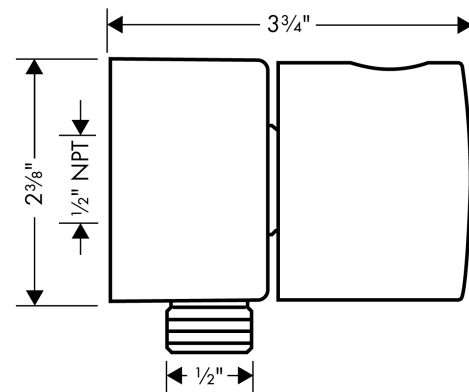

AXOR Uno
Wall Outlet with Check Valves and Volume Control
 Finish: **chrome** Part no. : **38882001**

Description

Features

- Hose nut: For shower hoses with conical or cylindrical nut on both sides
- Volume control for 1 function

Item details

List Price \$ 478.00

Compliance / Sustainability

Product image

Scale drawing

AXOR Uno
Wall Outlet with Check Valves and Volume Control
 Finish: **chrome** Part no. : **38882001**

Exploded drawing

Year of production: >03/08

AXOR Uno
Wall Outlet with Check Valves and Volume Control
 Finish: **chrome** Part no. : **38882001**

Spare parts list

Year of production: >03/08

Pos.	Description	Part no.	Price	PU
1	handle	38993001	-	1
2	cover cap	96541001	-	1
3	handle fixing set	94184001	-	1
4	shut off unit right closing	96350000	-	1
5	set of non return valves DW 15	94074000	-	1
6	support element	98557000	-	1
7	flat seal	97674000	-	1
a	sleeve	96497000	-	1