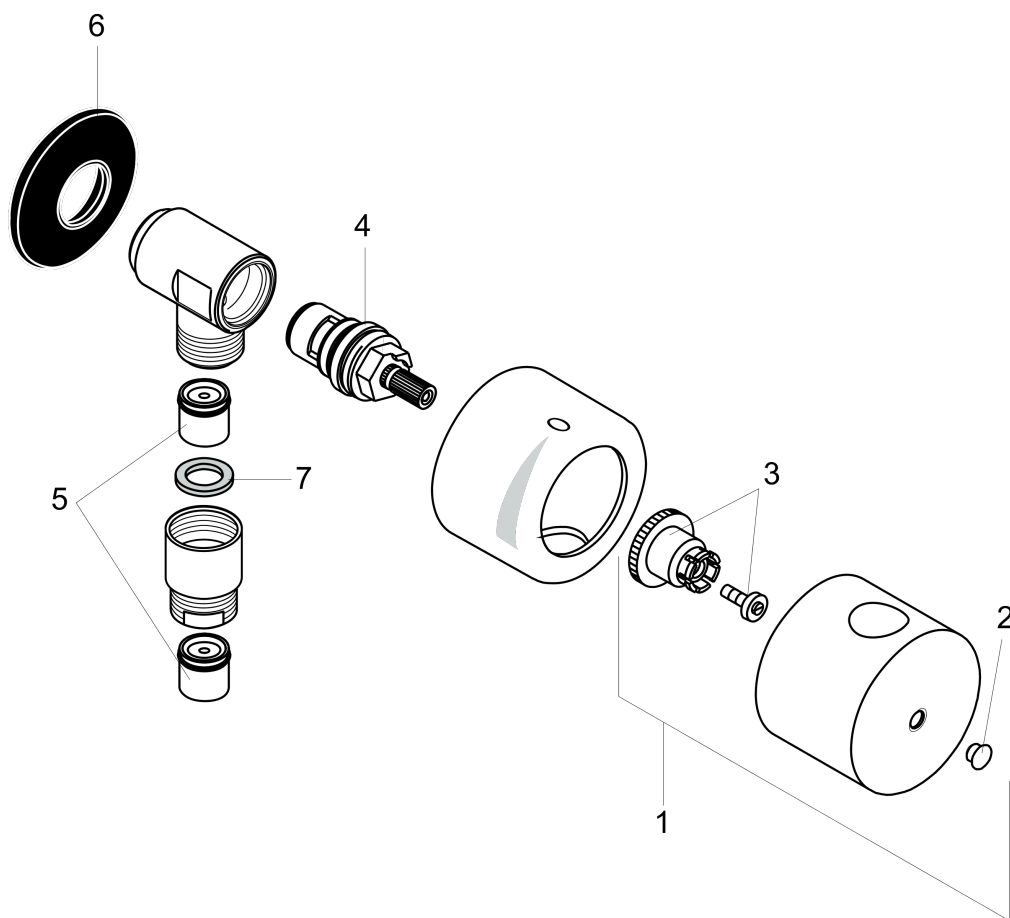

AXOR Uno
Wall Outlet with Check Valves and Volume Control
 Finish: **chrome** Part no. : **38882001**

Description

Features

- Hose nut: For shower hoses with conical or cylindrical nut on both sides
- Volume control for 1 function

Item details

List Price \$ 478.00

Compliance / Sustainability

Product image

Scale drawing

AXOR Uno
Wall Outlet with Check Valves and Volume Control
 Finish: **chrome** Part no. : **38882001**

Exploded drawing

Year of production: >03/08

AXOR Uno
Wall Outlet with Check Valves and Volume Control
 Finish: **chrome** Part no. : **38882001**

Spare parts list

Year of production: >03/08

Pos.	Description	Part no.	Price	PU
1	handle	38993001	-	1
2	cover cap	96541001	-	1
3	handle fixing set	94184001	-	1
4	shut off unit right closing	96350000	-	1
5	set of non return valves DW 15	94074000	-	1
6	support element	98557000	-	1
7	flat seal	97674000	-	1
a	sleeve	96497000	-	1