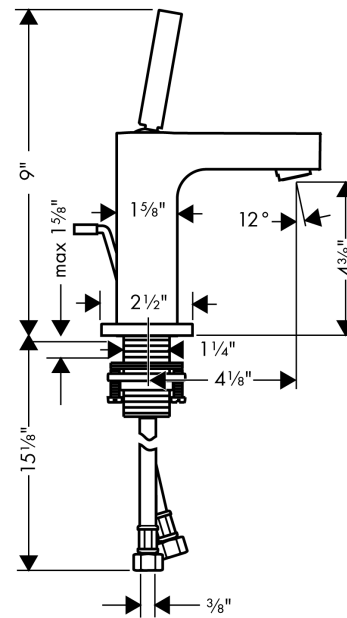

**AXOR Citterio**  
**Single-Hole Faucet 110 with Pop-Up Drain, 1.2 GPM**  
 Finish: **chrome** Part no. : **39010001**

**Description**

**Features**

- Handle variant: pin
- Spray modes: aerated spray
- Max. flow: 1.2 GPM (4.5 L/Min)
- Ceramic cartridge
- Includes pop-up drain

**Item details**

List Price \$ 1,253.00

**Technology**

**Compliance / Sustainability**

**Product image**

**Scale drawing**

**AXOR Citterio**  
**Single-Hole Faucet 110 with Pop-Up Drain, 1.2 GPM**  
 Finish: **chrome** Part no. : **39010001**

Exploded drawing

Year of production: >07/16

**AXOR Citterio**  
**Single-Hole Faucet 110 with Pop-Up Drain, 1.2 GPM**  
 Finish: **chrome** Part no. : **39010001**

**Spare parts list**

Year of production: >07/16

Pos.	Description	Part no.	Price	PU
1	handle	39091000	-	1
2	hollow set screw M6x6	97660000	-	1
3	escutcheon	96671000	-	1
4	O-ring 33x1,5	98164000	-	1
5	nut	97157000	-	1
6	cartridge, assy	96339000	-	1
7	aerator M24x1 (4,5 l/min)	92877000	-	1
8	escutcheon	95396000	-	1
9	O-ring 36x2	98156000	-	1
10	fixing set (Ø 32)	13961000	-	1
11	connection hose 18½" M8x0,75 3/8"	96321001	-	1
12	pull rod	96923000	-	1
a	O-ring 35x2	92604000	-	1
b	pop up waste	94159000	-	1
c	service tool for disassembling the handle	92124000	-	1