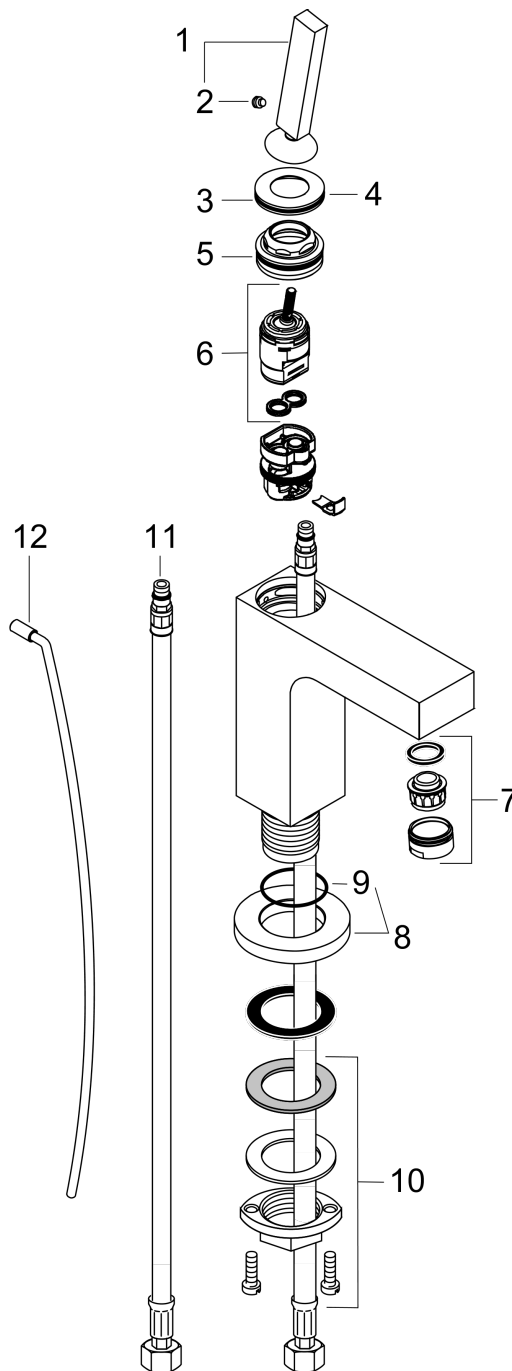

**AXOR Citterio**  
**Single-Hole Faucet 110 with Pop-Up Drain, 1.2 GPM**  
 Finish: **chrome** Part no. : **39010001**

**Description**

**Features**

- Handle variant: pin
- Spray modes: aerated spray
- Max. flow: 1.2 GPM (4.5 L/Min)
- Ceramic cartridge
- Includes pop-up drain

**Item details**

List Price \$ 1,253.00

**Technology**

**Compliance / Sustainability**

**Product image**

**Scale drawing**

**AXOR Citterio**  
**Single-Hole Faucet 110 with Pop-Up Drain, 1.2 GPM**  
 Finish: **chrome** Part no. : **39010001**

Exploded drawing

Year of production: >07/16

**AXOR Citterio**  
**Single-Hole Faucet 110 with Pop-Up Drain, 1.2 GPM**  
 Finish: **chrome** Part no. : **39010001**

**Spare parts list**

Year of production: >07/16

Pos.	Description	Part no.	Price	PU
1	handle	39091000	-	1
2	hollow set screw M6x6	97660000	-	1
3	escutcheon	96671000	-	1
4	O-ring 33x1,5	98164000	-	1
5	nut	97157000	-	1
6	cartridge, assy	96339000	-	1
7	aerator M24x1 (4,5 l/min)	92877000	-	1
8	escutcheon	95396000	-	1
9	O-ring 36x2	98156000	-	1
10	fixing set (Ø 32)	13961000	-	1
11	connection hose 18½" M8x0,75 3/8"	96321001	-	1
12	pull rod	96923000	-	1
a	O-ring 35x2	92604000	-	1
b	pop up waste	94159000	-	1
c	service tool for disassembling the handle	92124000	-	1