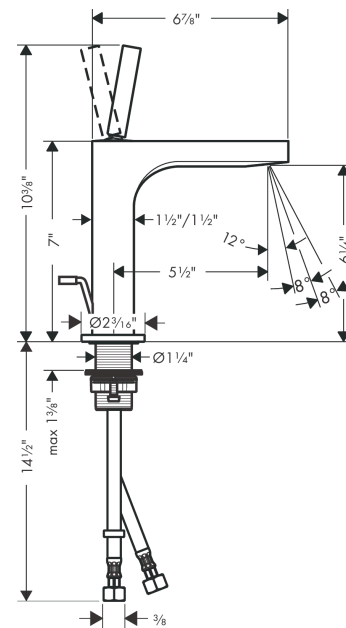

AXOR Citterio
Single-Hole Faucet 160 with Pop-Up Drain, 1.2 GPM
 Finish: **chrome** Part no. : **39031001**

Description

Features

- Handle variant: pin
- Spray modes: Laminar spray
- Max. flow: 1.2 GPM (4.5 L/Min)
- Ceramic cartridge
- Includes pop-up drain

Item details

List Price \$ 1,432.00

Technology

Compliance / Sustainability

Product image

Scale drawing

AXOR Citterio
Single-Hole Faucet 160 with Pop-Up Drain, 1.2 GPM
 Finish: **chrome** Part no. : **39031001**

Exploded drawing

Year of production: >07/16

AXOR Citterio
Single-Hole Faucet 160 with Pop-Up Drain, 1.2 GPM
 Finish: **chrome** Part no. : **39031001**

Spare parts list

Year of production: >07/16

Pos.	Description	Part no.	Price	PU
1	cover cap	95666000	-	1
2	handle	39091000	-	1
3	hollow set screw M6x6	97660000	-	1
4	nut	95667000	-	1
5	O-ring 9x2	98119000	-	1
6	cartridge, assy	96339000	-	1
7	O-ring 26x2	98147000	-	1
8	pull rod	96923000	-	1
9	connection hose 23½" M8x0,75 3/8"	98600001	-	1
10	aerator M24x1 (4,5 l/min)	92880000	-	1
11	special tool	95290000	-	1
12	O-ring 33x1,5	98164000	-	1
13	escutcheon	95668000	-	1
14	fixing set (Ø 32)	13961000	-	1
15	adapter for cartridge	95289000	-	1
a	pop up waste	88509000	-	1