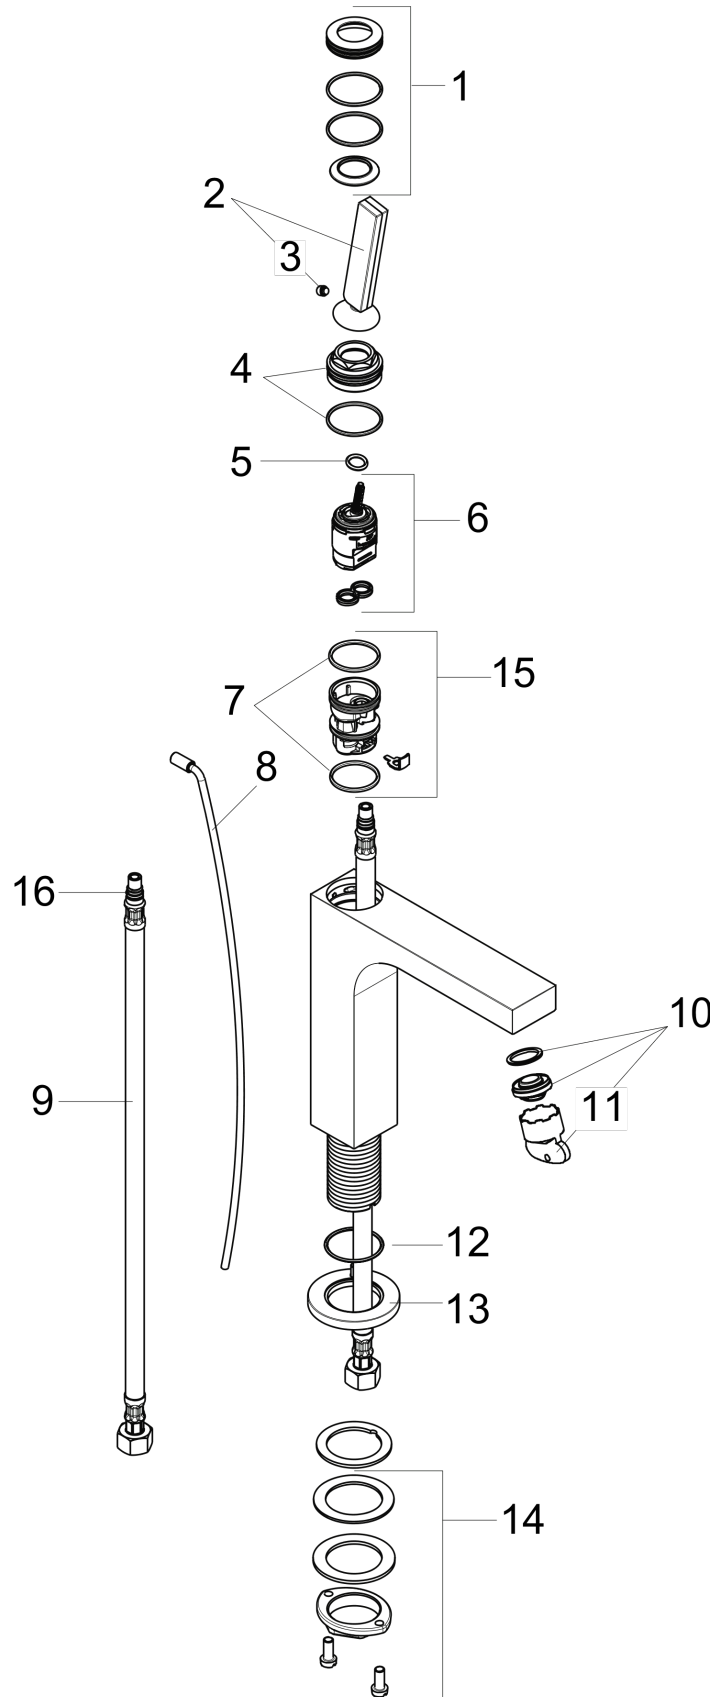

AXOR Citterio
Single-Hole Faucet 160 with Pop-Up Drain, 1.2 GPM
 Finish: **chrome** Part no. : **39031001**

Description

Features

- Handle variant: pin
- Spray modes: Laminar spray
- Max. flow: 1.2 GPM (4.5 L/Min)
- Ceramic cartridge
- Includes pop-up drain

Item details

List Price \$ 1,432.00

Technology

Compliance / Sustainability

Product image

Scale drawing

AXOR Citterio
Single-Hole Faucet 160 with Pop-Up Drain, 1.2 GPM
 Finish: **chrome** Part no. : **39031001**

Exploded drawing

Year of production: >07/16

AXOR Citterio
Single-Hole Faucet 160 with Pop-Up Drain, 1.2 GPM
 Finish: **chrome** Part no. : **39031001**

Spare parts list

Year of production: >07/16

Pos.	Description	Part no.	Price	PU
1	cover cap	95666000	-	1
2	handle	39091000	-	1
3	hollow set screw M6x6	97660000	-	1
4	nut	95667000	-	1
5	O-ring 9x2	98119000	-	1
6	cartridge, assy	96339000	-	1
7	O-ring 26x2	98147000	-	1
8	pull rod	96923000	-	1
9	connection hose 23½" M8x0,75 3/8"	98600001	-	1
10	aerator M24x1 (4,5 l/min)	92880000	-	1
11	special tool	95290000	-	1
12	O-ring 33x1,5	98164000	-	1
13	escutcheon	95668000	-	1
14	fixing set (Ø 32)	13961000	-	1
15	adapter for cartridge	95289000	-	1
a	pop up waste	88509000	-	1