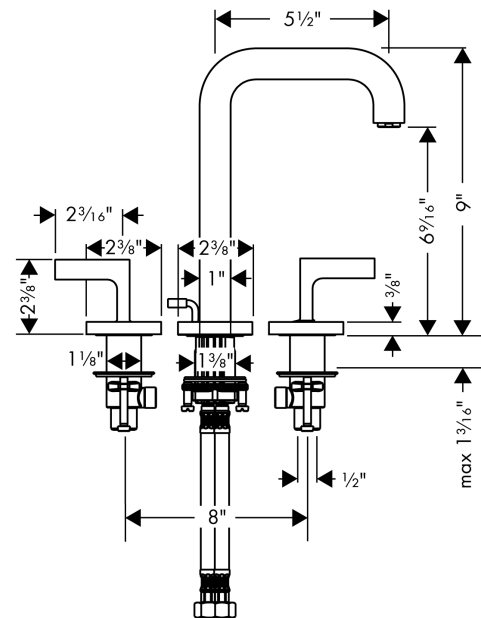

AXOR Citterio
Widespread Faucet 170 with Lever Handles and Pop-Up Drain, 1.2 GPM
 Finish: **chrome** Part no. : **39135001**

Description

Features

- Handle variant: Lever
- Spray modes: aerated spray
- Max. flow: 1.2 GPM (4.5 L/Min)
- Ceramic valves hot/cold 90°
- Includes pop-up drain

Item details

List Price \$ 2,103.00

Technology

Compliance / Sustainability

Product image

Scale drawing

AXOR Citterio
Widespread Faucet 170 with Lever Handles and Pop-Up Drain, 1.2 GPM
 Finish: **chrome** Part no. : **39135001**

Exploded drawing

Year of production: >07/16

AXOR Citterio
Widespread Faucet 170 with Lever Handles and Pop-Up Drain, 1.2 GPM
 Finish: **chrome** Part no. : **39135001**

Spare parts list

Year of production: >07/16

Pos.	Description	Part no.	Price	PU
1	aerator M18x1 (4,5 l/min)	92884000	-	1
2	pop up rod	96676000	-	1
3	fixing set (Ø 32)	13961000	-	1
4	connection hose 18½" M8x0,75 3/8"	96321001	-	1
5	handle for cold water	39093000	-	1
6	handle for hot water	39094000	-	1
7	nut	92854000	-	1
8	O-Ring 32x2,5	96364000	-	1
9	O-ring 40x3	92634000	-	1
10	shut off unit left closing	94008000	-	1
11	shut off unit right closing	94009000	-	1
a	spout 165 mm	96674000	-	1
b	escutcheon	95569000	-	1