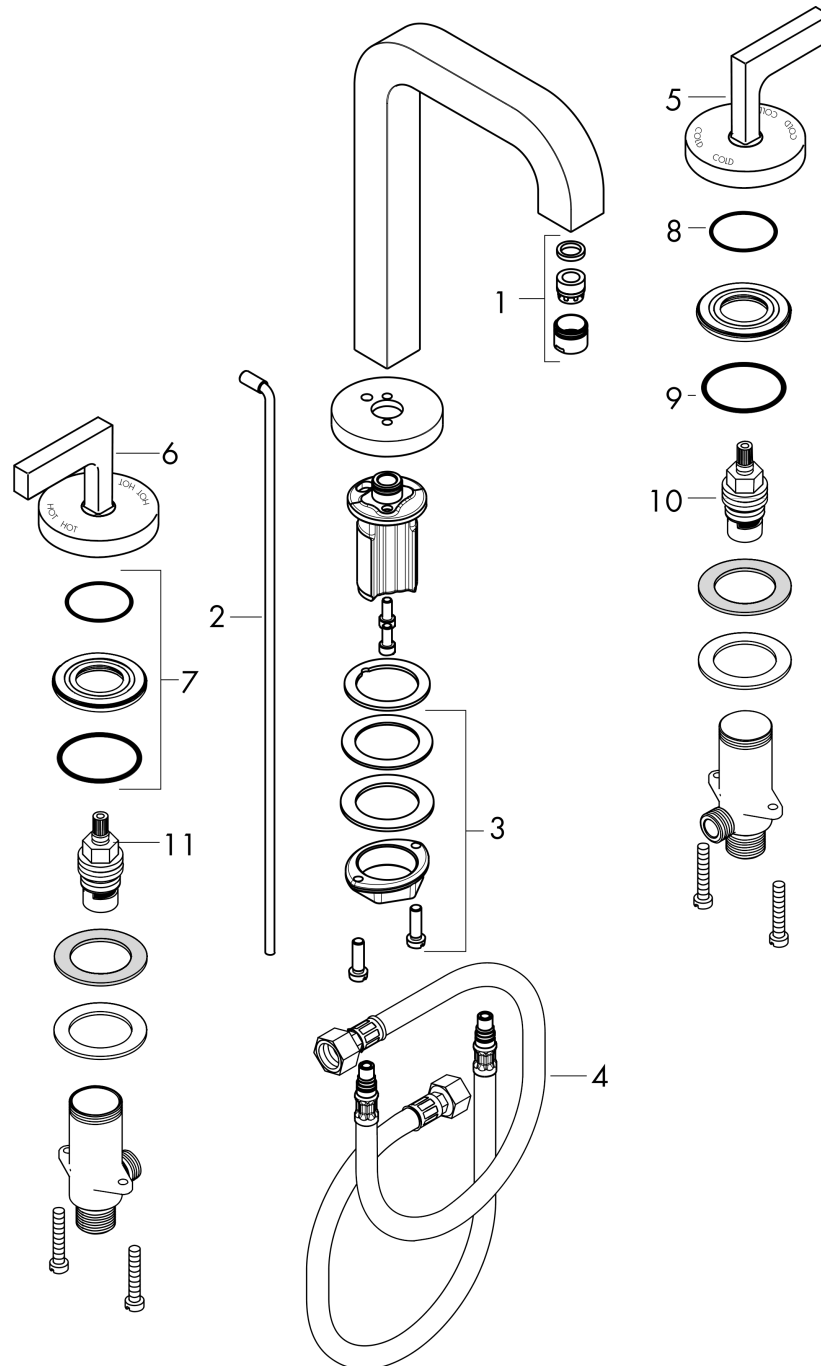

AXOR Citterio
Widespread Faucet 170 with Lever Handles and Pop-Up Drain, 1.2 GPM
 Finish: **chrome** Part no. : **39135001**

Description

Features

- Handle variant: Lever
- Spray modes: aerated spray
- Max. flow: 1.2 GPM (4.5 L/Min)
- Ceramic valves hot/cold 90°
- Includes pop-up drain

Item details

List Price \$ 2,103.00

Technology

Compliance / Sustainability

Product image

Scale drawing

AXOR Citterio
Widespread Faucet 170 with Lever Handles and Pop-Up Drain, 1.2 GPM
 Finish: **chrome** Part no. : **39135001**

Exploded drawing

Year of production: >07/16

AXOR Citterio
Widespread Faucet 170 with Lever Handles and Pop-Up Drain, 1.2 GPM
 Finish: **chrome** Part no. : **39135001**

Spare parts list

Year of production: >07/16

Pos.	Description	Part no.	Price	PU
1	aerator M18x1 (4,5 l/min)	92884000	-	1
2	pop up rod	96676000	-	1
3	fixing set (Ø 32)	13961000	-	1
4	connection hose 18½" M8x0,75 3/8"	96321001	-	1
5	handle for cold water	39093000	-	1
6	handle for hot water	39094000	-	1
7	nut	92854000	-	1
8	O-Ring 32x2,5	96364000	-	1
9	O-ring 40x3	92634000	-	1
10	shut off unit left closing	94008000	-	1
11	shut off unit right closing	94009000	-	1
a	spout 165 mm	96674000	-	1
b	escutcheon	95569000	-	1