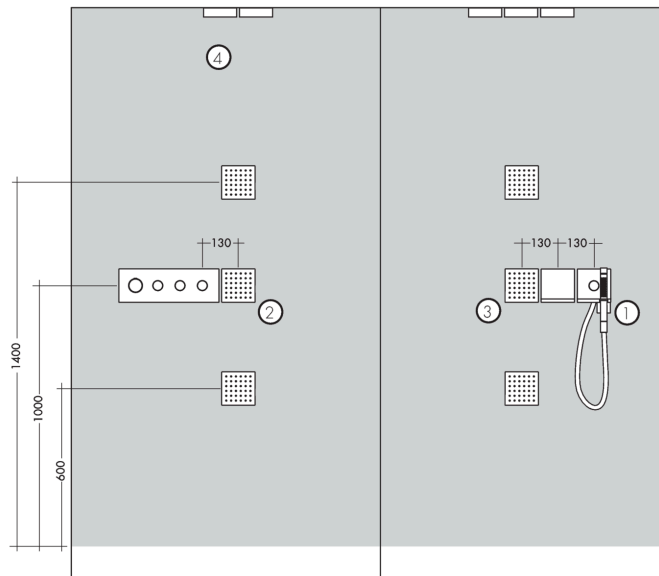

**AXOR ShowerSolutions
Rough, Shelf 5" x 5"**

Finish: Part no. : **40877180**

Description

Features

- In a joined installation, it serves as a water-conducting unit, and allows dimensionally-accurate positioning

Item details

List Price \$ 240.00

Compliance / Sustainability

Product image

Scale drawing

AXOR ShowerSolutions
Rough, Shelf 5" x 5"

Finish: Part no. : **40877180**

Installation example

AXOR ShowerSolutions
Rough, Shelf 5" x 5"
 Finish: Part no. : 40877180

Exploded drawing

Year of production: >01/09

AXOR ShowerSolutions
Rough, Shelf 5" x 5"

Finish: Part no. : **40877180**

Spare parts list

Year of production: >01/09

Pos.	Description	Part no.	Price	PU
1	O-Ring 23x2,5	98183000	-	1
2	pin	95334000	-	1