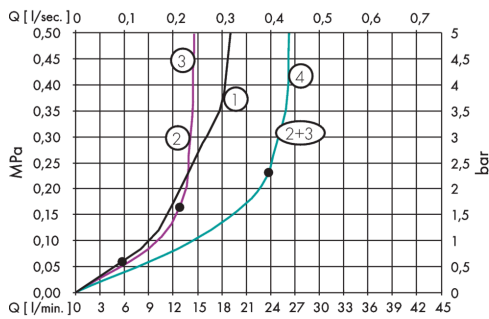

**AXOR ShowerSolutions
Rough, Shelf 5" x 5"**

Finish: Part no. : **40877180**

Description

Features

- In a joined installation, it serves as a water-conducting unit, and allows dimensionally-accurate positioning

Item details

List Price \$ 240.00

Compliance / Sustainability

Product image

Scale drawing

AXOR ShowerSolutions
Rough, Shelf 5" x 5"

Finish: Part no. : **40877180**

Installation example

AXOR ShowerSolutions
Rough, Shelf 5" x 5"
 Finish: Part no. : 40877180

Exploded drawing

Year of production: >01/09

AXOR ShowerSolutions
Rough, Shelf 5" x 5"

Finish: Part no. : **40877180**

Spare parts list