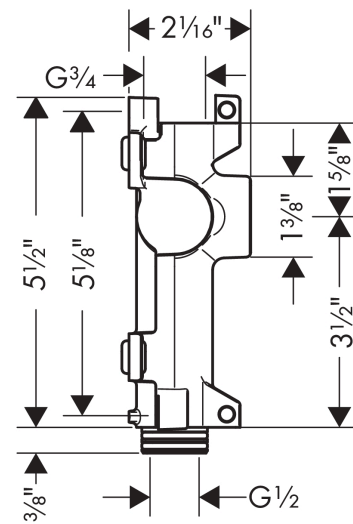

**AXOR ShowerSolutions
Rough, Shelf 5" x 5"**

Finish: Part no. : **40877180**

Description

Features

- In a joined installation, it serves as a water-conducting unit, and allows dimensionally-accurate positioning

Item details

List Price \$ 240.00

Compliance / Sustainability

Product image

Scale drawing

AXOR ShowerSolutions
Rough, Shelf 5" x 5"

Finish: Part no. : **40877180**

Installation example

AXOR ShowerSolutions
Rough, Shelf 5" x 5"
 Finish: Part no. : 40877180

Exploded drawing

Year of production: >01/09

AXOR ShowerSolutions
Rough, Shelf 5" x 5"

Finish: Part no. : **40877180**

Spare parts list

Year of production: >01/09

Pos.	Description	Part no.	Price	PU
1	O-Ring 23x2,5	98183000	-	1
2	pin	95334000	-	1