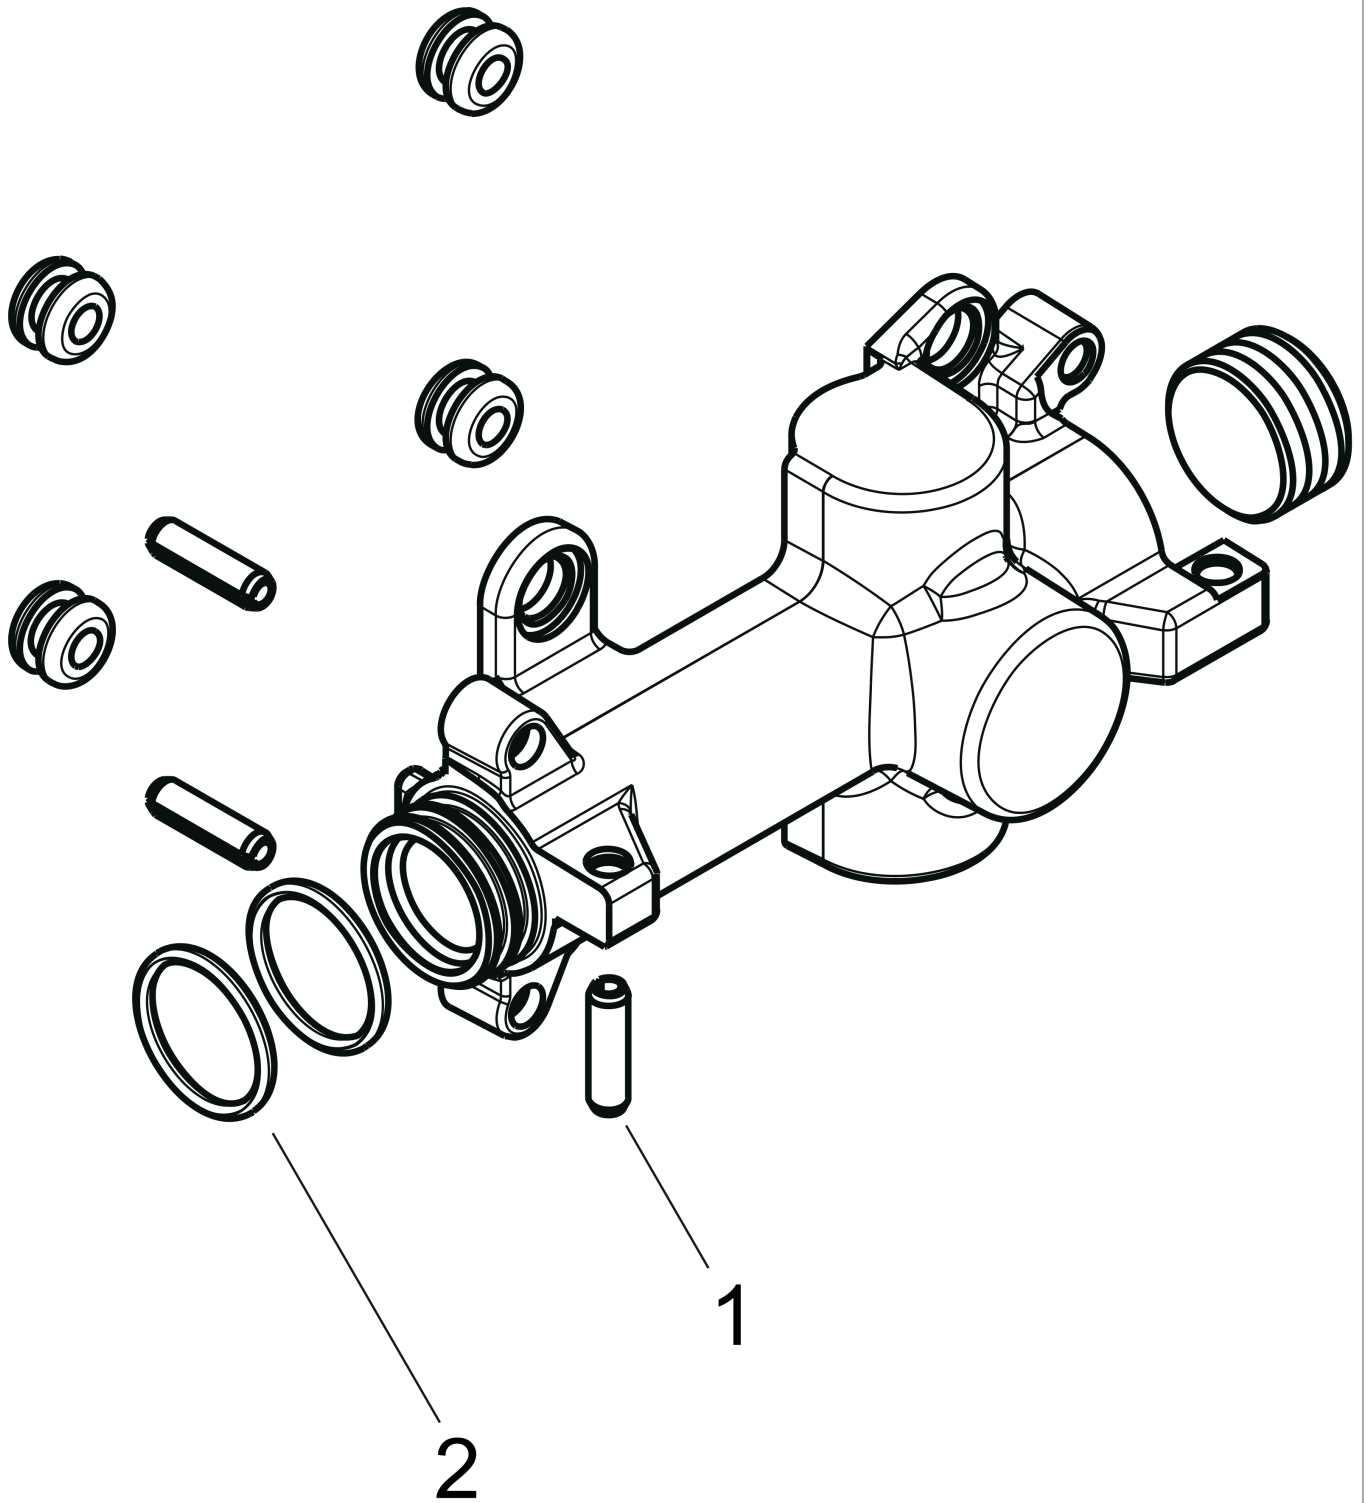

**AXOR ShowerSolutions
Rough, Shelf 5" x 5"**

Finish: Part no. : **40877180**

Description

Features

- In a joined installation, it serves as a water-conducting unit, and allows dimensionally-accurate positioning

Item details

List Price \$ 240.00

Compliance / Sustainability

Product image

Scale drawing

AXOR ShowerSolutions
Rough, Shelf 5" x 5"

Finish: Part no. : **40877180**

Installation example

AXOR ShowerSolutions
Rough, Shelf 5" x 5"
 Finish: Part no. : 40877180

Exploded drawing

Year of production: >01/09

AXOR ShowerSolutions
Rough, Shelf 5" x 5"

Finish: Part no. : **40877180**

Spare parts list

Year of production: >01/09

Pos.	Description	Part no.	Price	PU
1	O-Ring 23x2,5	98183000	-	1
2	pin	95334000	-	1