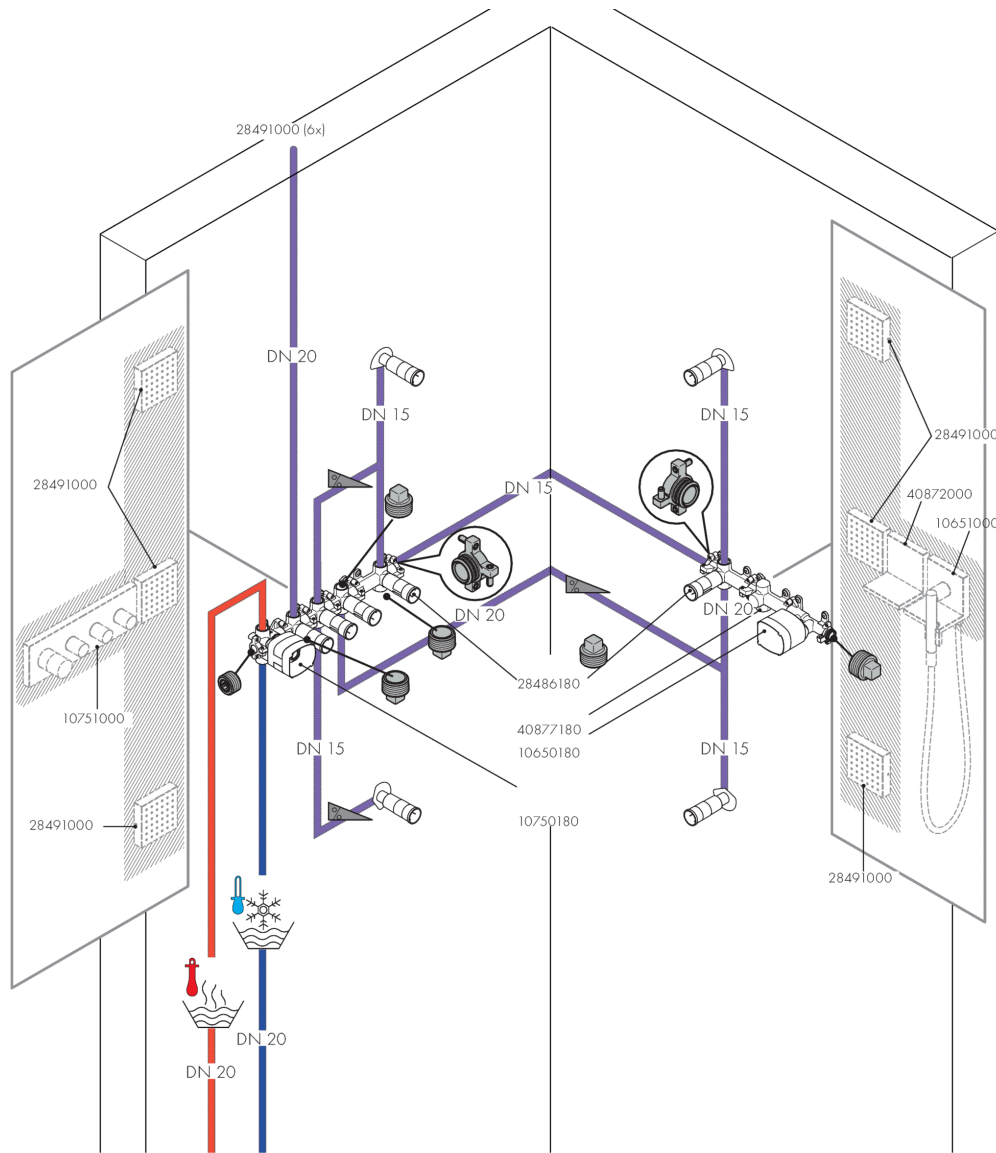

**AXOR ShowerSolutions
Rough, Shelf 5" x 5"**

Finish: Part no. : **40877180**

Description

Features

- In a joined installation, it serves as a water-conducting unit, and allows dimensionally-accurate positioning

Item details

List Price \$ 240.00

Compliance / Sustainability

Product image

Scale drawing

AXOR ShowerSolutions
Rough, Shelf 5" x 5"

Finish: Part no. : **40877180**

Installation example

AXOR ShowerSolutions
Rough, Shelf 5" x 5"
 Finish: Part no. : 40877180

Exploded drawing

Year of production: >01/09

AXOR ShowerSolutions
Rough, Shelf 5" x 5"

Finish: Part no. : **40877180**

Spare parts list

Year of production: >01/09

Pos.	Description	Part no.	Price	PU
1	O-Ring 23x2,5	98183000	-	1
2	pin	95334000	-	1