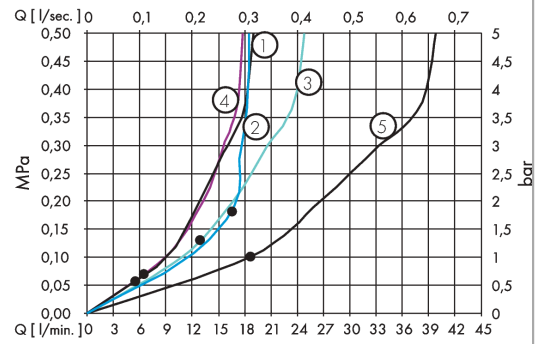

**AXOR ShowerSolutions  
Rough, Shelf 10" x 5"**

Finish: Part no. : **40878180**

**Description**

**Features**

- In a joined installation, it serves as a water-conducting unit, and allows dimensionally-accurate positioning

**Item details**

List Price \$ 409.00

**Compliance / Sustainability**

**Product image**

**Scale drawing**

**AXOR ShowerSolutions**  
**Rough, Shelf 10" x 5"**  
 Finish: Part no. : **40878180**

**Installation example**

**AXOR ShowerSolutions**  
**Rough, Shelf 10" x 5"**  
Finish: Part no. : **40878180**

Exploded drawing

Year of production: >01/09

**AXOR ShowerSolutions**  
**Rough, Shelf 10" x 5"**

Finish: Part no. : **40878180**