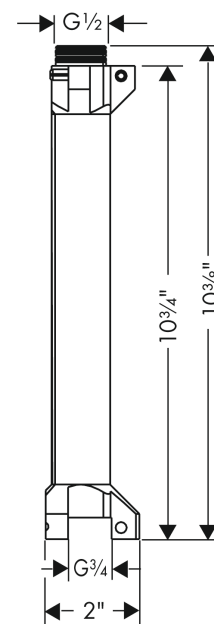

**AXOR ShowerSolutions  
Rough, Shelf 10" x 5"**

Finish: Part no. : **40878180**

**Description**

**Features**

- In a joined installation, it serves as a water-conducting unit, and allows dimensionally-accurate positioning

**Item details**

List Price \$ 409.00

**Compliance / Sustainability**

**Product image**

**Scale drawing**

**AXOR ShowerSolutions**  
**Rough, Shelf 10" x 5"**  
 Finish: Part no. : **40878180**

**Installation example**

**AXOR ShowerSolutions**  
**Rough, Shelf 10" x 5"**  
Finish: Part no. : **40878180**

Exploded drawing

Year of production: >01/09

**AXOR ShowerSolutions**  
**Rough, Shelf 10" x 5"**

Finish: Part no. : **40878180**

**Spare parts list**

Year of production: >01/09

Pos.	Description	Part no.	Price	PU
1	pin	95334000	-	1
2	O-Ring 23x2,5	98183000	-	1