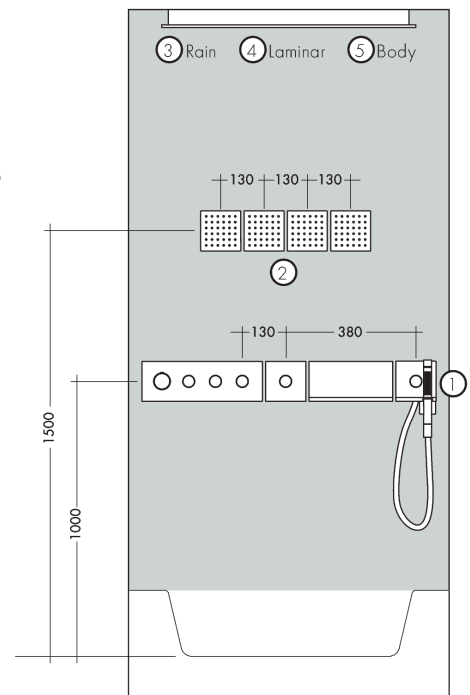

**AXOR ShowerSolutions  
Rough, Shelf 10" x 5"**

Finish: Part no. : **40878180**

**Description**

**Features**

- In a joined installation, it serves as a water-conducting unit, and allows dimensionally-accurate positioning

**Item details**

List Price \$ 409.00

**Compliance / Sustainability**

**Product image**

**Scale drawing**

**AXOR ShowerSolutions**  
**Rough, Shelf 10" x 5"**  
 Finish: Part no. : **40878180**

**Installation example**

**AXOR ShowerSolutions**  
**Rough, Shelf 10" x 5"**  
Finish: Part no. : **40878180**

Exploded drawing

Year of production: >01/09

**AXOR ShowerSolutions**  
**Rough, Shelf 10" x 5"**

Finish: Part no. : **40878180**

**Spare parts list**

Year of production: >01/09

Pos.	Description	Part no.	Price	PU
1	pin	95334000	-	1
2	O-Ring 23x2,5	98183000	-	1