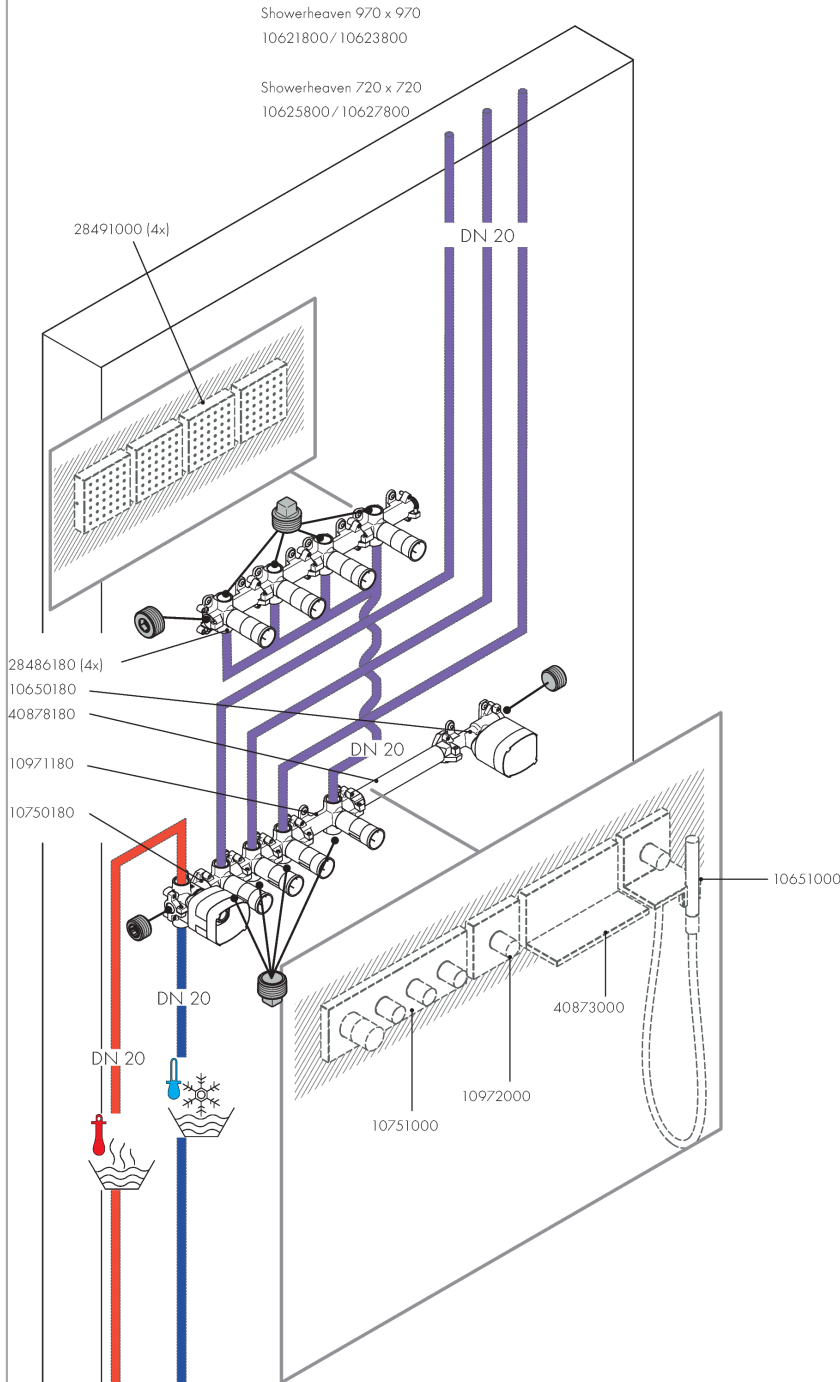

**AXOR ShowerSolutions  
Rough, Shelf 10" x 5"**

Finish: Part no. : **40878180**

**Description**

**Features**

- In a joined installation, it serves as a water-conducting unit, and allows dimensionally-accurate positioning

**Item details**

List Price \$ 409.00

**Compliance / Sustainability**

**Product image**

**Scale drawing**

**AXOR ShowerSolutions**  
**Rough, Shelf 10" x 5"**  
 Finish: Part no. : **40878180**

**Installation example**

**AXOR ShowerSolutions**  
**Rough, Shelf 10" x 5"**  
Finish: Part no. : **40878180**

Exploded drawing

Year of production: >01/09

**AXOR ShowerSolutions**  
**Rough, Shelf 10" x 5"**

Finish: Part no. : **40878180**

**Spare parts list**

Year of production: >01/09

Pos.	Description	Part no.	Price	PU
1	pin	95334000	-	1
2	O-Ring 23x2,5	98183000	-	1