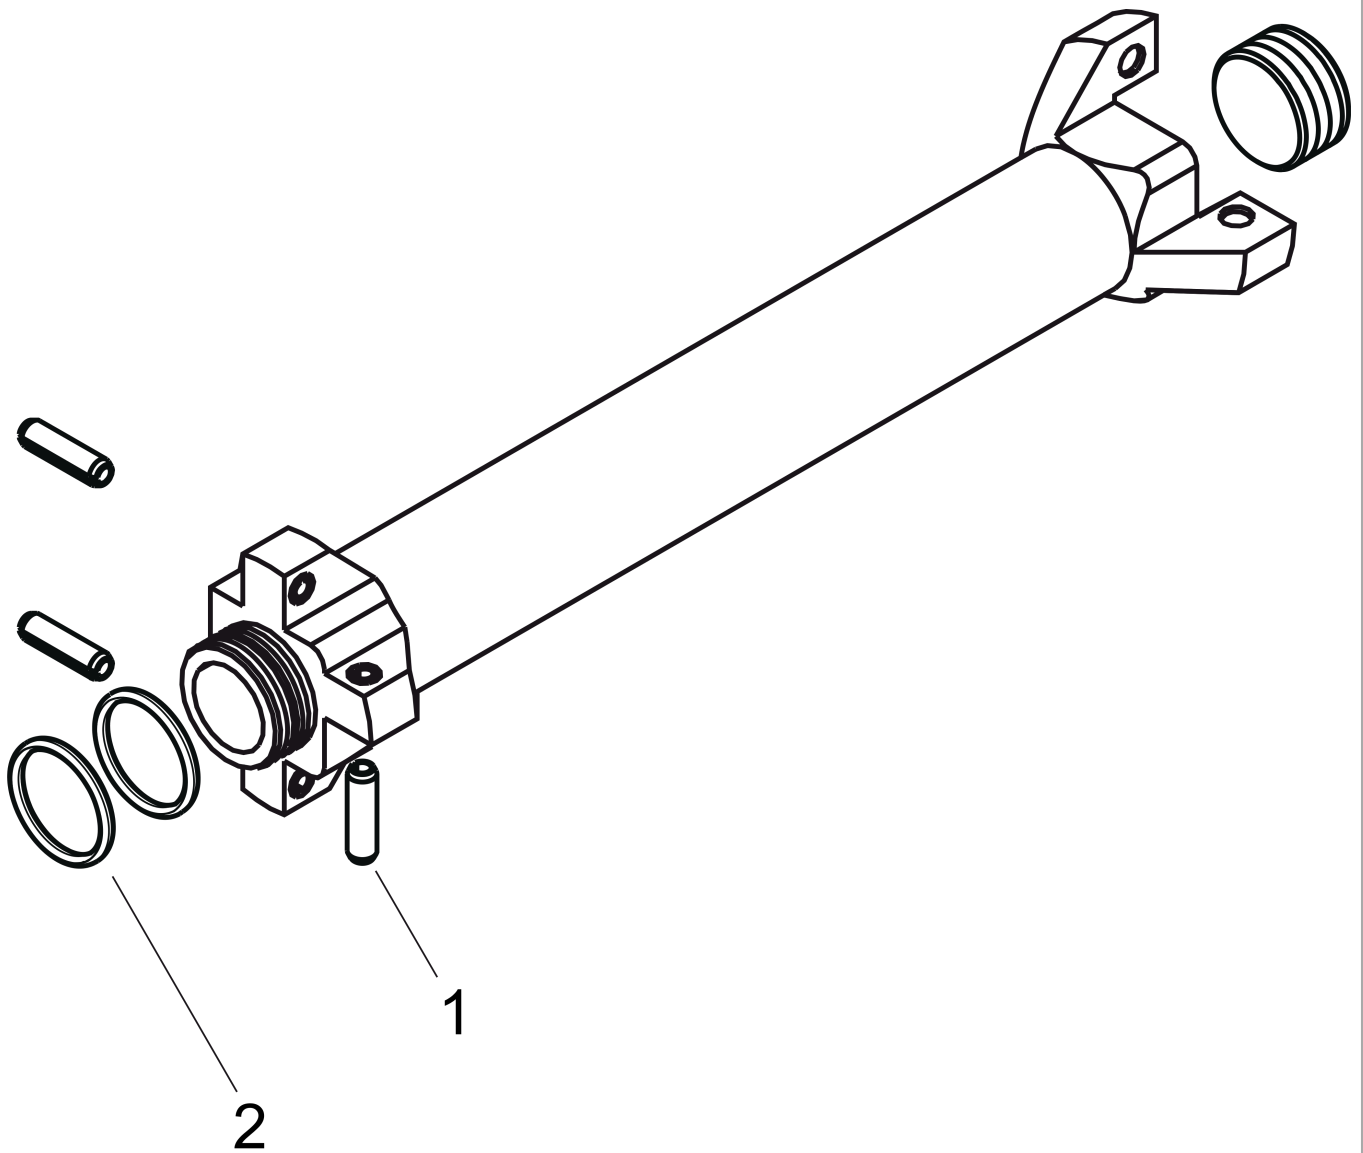

**AXOR ShowerSolutions  
Rough, Shelf 10" x 5"**

Finish: Part no. : **40878180**

**Description**

**Features**

- In a joined installation, it serves as a water-conducting unit, and allows dimensionally-accurate positioning

**Item details**

List Price \$ 409.00

**Compliance / Sustainability**

**Product image**

**Scale drawing**

**AXOR ShowerSolutions**  
**Rough, Shelf 10" x 5"**  
 Finish: Part no. : **40878180**

**Installation example**

**AXOR ShowerSolutions**  
**Rough, Shelf 10" x 5"**  
Finish: Part no. : **40878180**

Exploded drawing

Year of production: >01/09

**AXOR ShowerSolutions**  
**Rough, Shelf 10" x 5"**

Finish: Part no. : **40878180**

**Spare parts list**

Year of production: >01/09

Pos.	Description	Part no.	Price	PU
1	pin	95334000	-	1
2	O-Ring 23x2,5	98183000	-	1