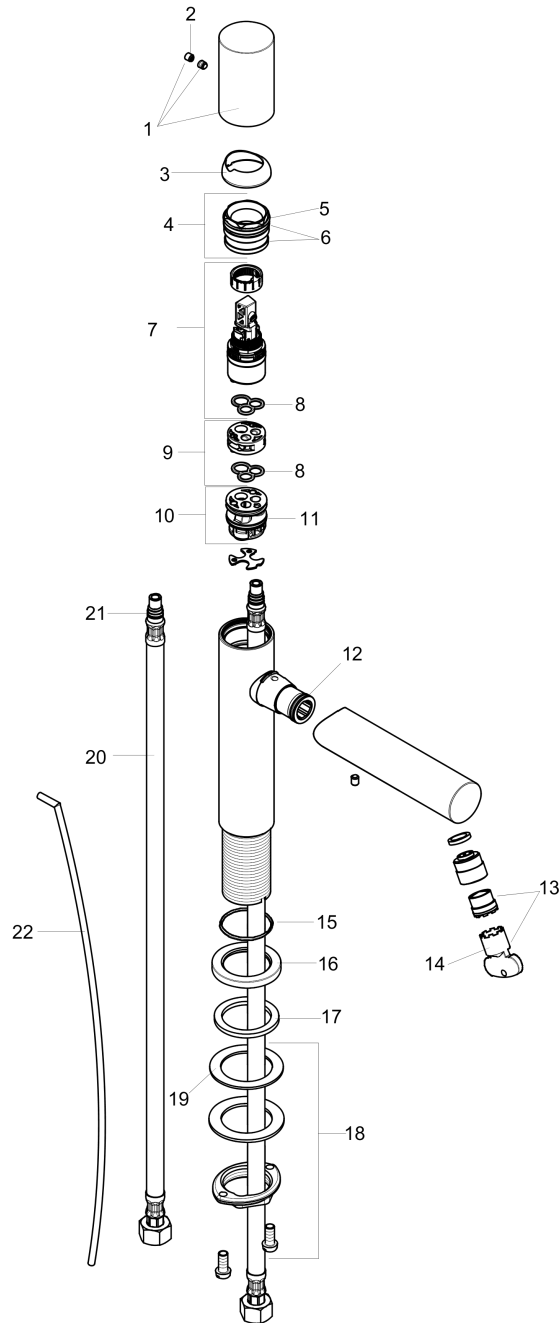

AXOR Uno
Single-Hole Faucet 110 with Zero Handle and Pop-Up Drain, 1.2 GPM
 Finish: **chrome** Part no. : **45001001**

Description

Features

- Handle variant: Cylinder
- Spray modes: Laminar spray
- Max. flow: 1.2 GPM (4.5 L/Min)
- Ceramic cartridge
- Includes pop-up drain

Item details

List Price \$ 588.00

Technology

Compliance / Sustainability

Product image

Scale drawing

AXOR Uno
Single-Hole Faucet 110 with Zero Handle and Pop-Up Drain, 1.2 GPM
 Finish: **chrome** Part no. : **45001001**

Exploded drawing

Year of production: >07/18

AXOR Uno

Single-Hole Faucet 110 with Zero Handle and Pop-Up Drain, 1.2 GPM

Finish: **chrome** Part no. : **45001001**

Spare parts list

Year of production: >07/18

Pos.	Description	Part no.	Price	PU
1	handle	92887000	-	1
2	screw cover	95181000	-	1
3	flange	93116000	-	1
4	nut	92689000	-	1
5	O-ring 25x1,5	98146000	-	1
6	O-ring 27x1,5	92527000	-	1
7	cartridge, assy	95973001	-	1
8	seal	98865000	-	1
9	adapter for cartridge	92628000	-	1
10	adapter for cartridge	98866000	-	1
11	O-ring 23x2	98398000	-	1
12	O-ring 16x2	98133000	-	1
13	aerator laminar M16,5x1 (4,5 l/min)	92876000	-	1
14	special tool	98987000	-	1
15	O-ring 30x1,5	98433000	-	1
16	escutcheon Ø 46 mm	95268000	-	1
17	flat seal	98749000	-	1
18	fixing set (Ø 32)	13961000	-	1
19	lever collar	97548000	-	1
20	connection hose 23½" M8x0,75 3/8"	98600001	-	1
21	O-ring 7x1,5	98422000	-	1
22	pull rod	97158000	-	1
a	pop up waste	88509000	-	1