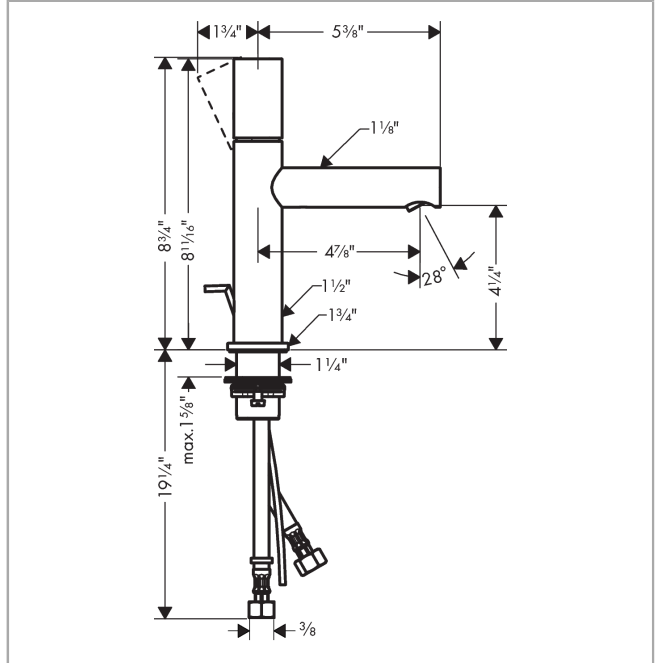

AXOR Uno
Single-Hole Faucet 110 with Zero Handle and Pop-Up Drain, 1.2 GPM
 Finish: **chrome** Part no. : **45001001**

Description

Features

- Handle variant: Cylinder
- Spray modes: Laminar spray
- Max. flow: 1.2 GPM (4.5 L/Min)
- Ceramic cartridge
- Includes pop-up drain

Item details

List Price \$ 588.00

Technology

Compliance / Sustainability

Product image

Scale drawing

AXOR Uno
Single-Hole Faucet 110 with Zero Handle and Pop-Up Drain, 1.2 GPM
 Finish: **chrome** Part no. : **45001001**

Exploded drawing

Year of production: >07/18

AXOR Uno

Single-Hole Faucet 110 with Zero Handle and Pop-Up Drain, 1.2 GPM

Finish: **chrome** Part no. : **45001001**

Spare parts list

Year of production: >07/18

Pos.	Description	Part no.	Price	PU
1	handle	92887000	-	1
2	screw cover	95181000	-	1
3	flange	93116000	-	1
4	nut	92689000	-	1
5	O-ring 25x1,5	98146000	-	1
6	O-ring 27x1,5	92527000	-	1
7	cartridge, assy	95973001	-	1
8	seal	98865000	-	1
9	adapter for cartridge	92628000	-	1
10	adapter for cartridge	98866000	-	1
11	O-ring 23x2	98398000	-	1
12	O-ring 16x2	98133000	-	1
13	aerator laminar M16,5x1 (4,5 l/min)	92876000	-	1
14	special tool	98987000	-	1
15	O-ring 30x1,5	98433000	-	1
16	escutcheon Ø 46 mm	95268000	-	1
17	flat seal	98749000	-	1
18	fixing set (Ø 32)	13961000	-	1
19	lever collar	97548000	-	1
20	connection hose 23½" M8x0,75 3/8"	98600001	-	1
21	O-ring 7x1,5	98422000	-	1
22	pull rod	97158000	-	1
a	pop up waste	88509000	-	1