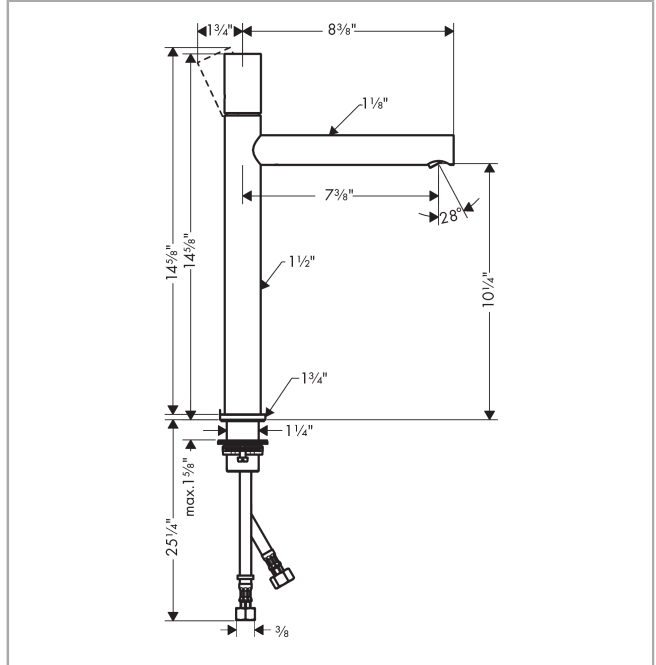

**AXOR Uno**  
**Single-Hole Faucet 260 with Zero Handle, 1.2 GPM, without Pop-up Drain**  
 Finish: **chrome** Part no. : **45004001**

**Description**

**Features**

- Handle variant: Cylinder
- Spray modes: Laminar spray
- Max. flow: 1.2 GPM (4.5 L/Min)
- Ceramic cartridge

**Item details**

List Price \$ 776.00

**Technology**

**Compliance / Sustainability**

**Product image**

**Scale drawing**

**AXOR Uno**  
**Single-Hole Faucet 260 with Zero Handle, 1.2 GPM, without Pop-up Drain**  
 Finish: **chrome** Part no. : **45004001**

## AXOR Uno

Single-Hole Faucet 260 with Zero Handle, 1.2 GPM, without Pop-up Drain

Finish: **chrome** Part no. : **45004001**

### Spare parts list

Year of production: >07/18

Pos.	Description	Part no.	Price	PU
1	handle	92887000	-	1
2	screw cover	95181000	-	1
3	flange	93116000	-	1
4	nut	92689000	-	1
5	O-ring 25x1,5	98146000	-	1
6	O-ring 27x1,5	92527000	-	1
7	cartridge, assy	95973001	-	1
8	seal	98865000	-	1
9	adapter for cartridge	92628000	-	1
10	adapter for cartridge	98866000	-	1
11	O-ring 23x2	98398000	-	1
12	O-ring 16x2	98133000	-	1
13	aerator laminar M16,5x1 (4,5 l/min)	92876000	-	1
14	special tool	98987000	-	1
15	O-ring 30x1,5	98433000	-	1
16	escutcheon Ø 46 mm	95268000	-	1
17	flat seal	98749000	-	1
18	fixing set (Ø 32)	13961000	-	1
19	lever collar	97548000	-	1
20	fixation extension 35 mm	13898000	-	1
21	connection hose 35½" M8x0,75 3/8"	96316001	-	1
22	O-ring 7x1,5	98422000	-	1