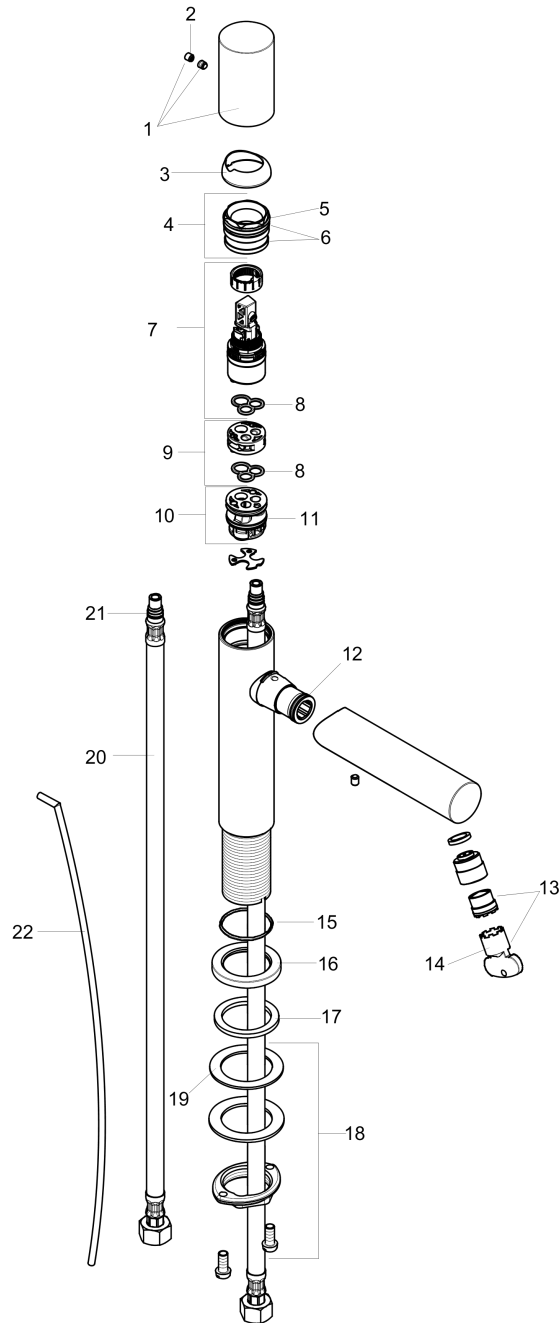

**AXOR Uno**  
**Single-Hole Faucet 260 with Zero Handle, 1.2 GPM, without Pop-up Drain**  
 Finish: **chrome** Part no. : **45004001**

**Description**

**Features**

- Handle variant: Cylinder
- Spray modes: Laminar spray
- Max. flow: 1.2 GPM (4.5 L/Min)
- Ceramic cartridge

**Item details**

List Price \$ 776.00

**Technology**

**Compliance / Sustainability**

**Product image**

**Scale drawing**

**AXOR Uno**  
**Single-Hole Faucet 260 with Zero Handle, 1.2 GPM, without Pop-up Drain**  
 Finish: **chrome** Part no. : **45004001**

## AXOR Uno

Single-Hole Faucet 260 with Zero Handle, 1.2 GPM, without Pop-up Drain

Finish: **chrome** Part no. : **45004001**

### Spare parts list

Year of production: >07/18

Pos.	Description	Part no.	Price	PU
1	handle	92887000	-	1
2	screw cover	95181000	-	1
3	flange	93116000	-	1
4	nut	92689000	-	1
5	O-ring 25x1,5	98146000	-	1
6	O-ring 27x1,5	92527000	-	1
7	cartridge, assy	95973001	-	1
8	seal	98865000	-	1
9	adapter for cartridge	92628000	-	1
10	adapter for cartridge	98866000	-	1
11	O-ring 23x2	98398000	-	1
12	O-ring 16x2	98133000	-	1
13	aerator laminar M16,5x1 (4,5 l/min)	92876000	-	1
14	special tool	98987000	-	1
15	O-ring 30x1,5	98433000	-	1
16	escutcheon Ø 46 mm	95268000	-	1
17	flat seal	98749000	-	1
18	fixing set (Ø 32)	13961000	-	1
19	lever collar	97548000	-	1
20	fixation extension 35 mm	13898000	-	1
21	connection hose 35½" M8x0,75 3/8"	96316001	-	1
22	O-ring 7x1,5	98422000	-	1