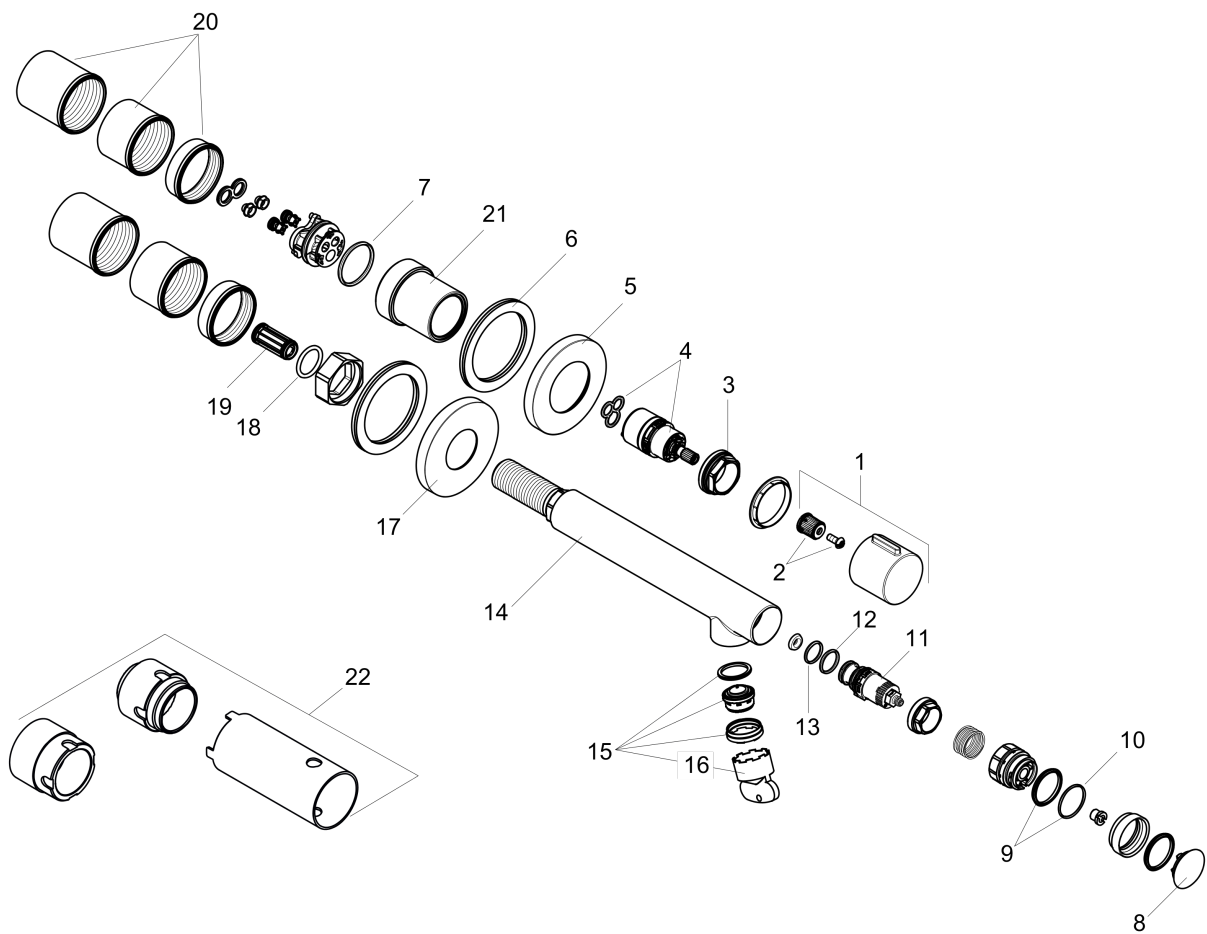

AXOR Uno
Wall-Mounted Faucet Trim Select, 1.2 GPM, without Pop-up Drain
 Finish: **chrome** Part no. : **45113001**

Description

Features

- Handle variant: Cylinder
- Spray modes: aerated spray
- Max. flow: 1.2 GPM (4.5 L/Min)
- Start/stop cartridge
- Separation of temperature control and open/close

Item details

List Price \$ 636.00

Technology

Compliance / Sustainability

Product image

Scale drawing

AXOR Uno

Wall-Mounted Faucet Trim Select, 1.2 GPM, without Pop-up Drain

Finish: **chrome** Part no. : **45113001**

Exploded drawing

Year of production: >07/18

AXOR Uno

Wall-Mounted Faucet Trim Select, 1.2 GPM, without Pop-up Drain

Finish: **chrome** Part no. : **45113001**

Spare parts list

Year of production: >07/18

Pos.	Description	Part no.	Price	PU
1	handle	93125000	-	1
2	handle fixing set	98932000	-	1
3	nut	95178000	-	1
4	cartridge, assy	92970000	-	1
5	escutcheon Ø 68 mm	93052000	-	1
6	washer	97600000	-	1
7	O-ring 26x2	98147000	-	1
8	cover	92566000	-	1
9	sealing set	93133000	-	1
10	O-ring 17x1,5	98137000	-	1
11	shut off unit	92980000	-	1
12	O-Ring 14x1,5	98201000	-	1
13	O-ring 13x1,5	98475000	-	1
14	spout 220 mm	93131000	-	1
15	aerator M24x1 (4,5 l/min)	93202000	-	1
16	service tool	95661000	-	1
17	escutcheon Ø 68 mm	93129000	-	1
18	O-ring 18x2,5	98139000	-	1
19	noise reduction	95009000	-	1
20	fixing set	97971000	-	1
21	nut	93132000	-	1
22	extension set 25 mm for 13622180	31971000	-	1