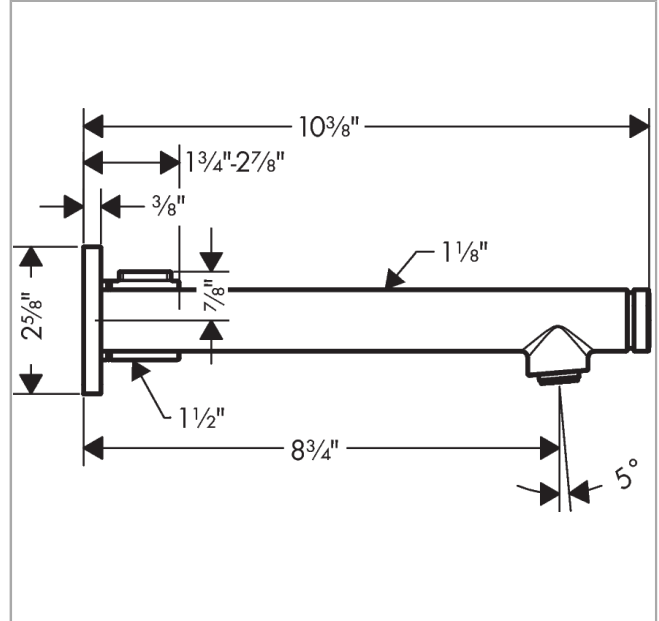

AXOR Uno
Wall-Mounted Faucet Trim Select, 1.2 GPM, without Pop-up Drain
 Finish: **chrome** Part no. : **45113001**

Description

Features

- Handle variant: Cylinder
- Spray modes: aerated spray
- Max. flow: 1.2 GPM (4.5 L/Min)
- Start/stop cartridge
- Separation of temperature control and open/close

Item details

List Price \$ 636.00

Technology

Compliance / Sustainability

Product image

Scale drawing

AXOR Uno

Wall-Mounted Faucet Trim Select, 1.2 GPM, without Pop-up Drain

Finish: **chrome** Part no. : **45113001**

Exploded drawing

Year of production: >07/18

AXOR Uno

Wall-Mounted Faucet Trim Select, 1.2 GPM, without Pop-up Drain

Finish: **chrome** Part no. : **45113001**

Spare parts list

Year of production: >07/18

Pos.	Description	Part no.	Price	PU
1	handle	93125000	-	1
2	handle fixing set	98932000	-	1
3	nut	95178000	-	1
4	cartridge, assy	92970000	-	1
5	escutcheon Ø 68 mm	93052000	-	1
6	washer	97600000	-	1
7	O-ring 26x2	98147000	-	1
8	cover	92566000	-	1
9	sealing set	93133000	-	1
10	O-ring 17x1,5	98137000	-	1
11	shut off unit	92980000	-	1
12	O-Ring 14x1,5	98201000	-	1
13	O-ring 13x1,5	98475000	-	1
14	spout 220 mm	93131000	-	1
15	aerator M24x1 (4,5 l/min)	93202000	-	1
16	service tool	95661000	-	1
17	escutcheon Ø 68 mm	93129000	-	1
18	O-ring 18x2,5	98139000	-	1
19	noise reduction	95009000	-	1
20	fixing set	97971000	-	1
21	nut	93132000	-	1
22	extension set 25 mm for 13622180	31971000	-	1