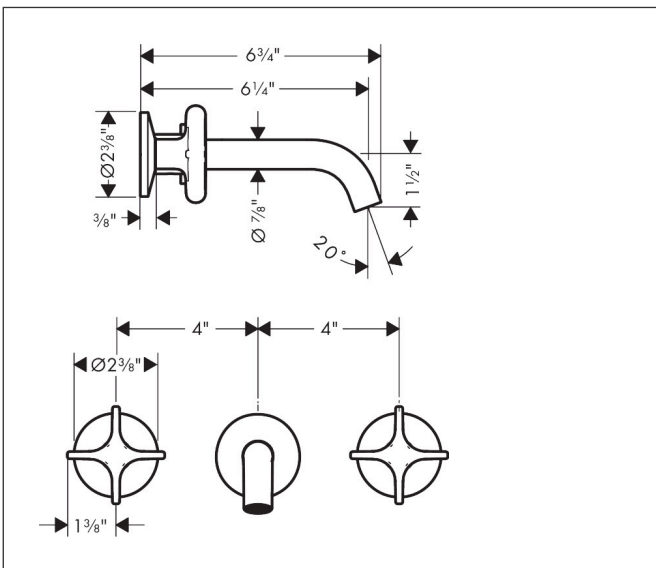

Brand AXOR
 Art. Name **AXOR One** Wall-Mounted Widespread Faucet-Cross Handles, 1.2 GPM
 Art. Nr. 48130001
 Surface Chrome
 Pos. 1

Product Picture

Features

- Consists of: Wall-Mounted Widespread Faucet Trim, Pop Up Drain
- Handle design: cross handle
- Spray type: Aerated spray
- Maximum flow rate : 1.2 GPM
- 90-degree ceramic valves
- Non-closing flush grated valve

Drawing

Technology