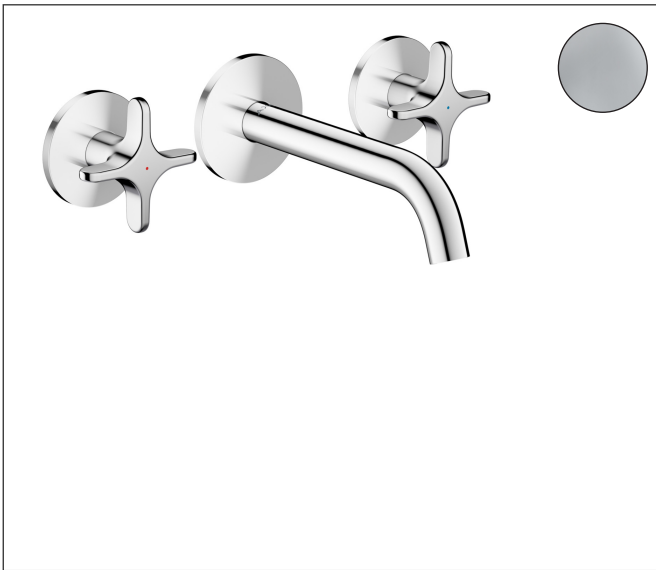

Brand AXOR
 Art. Name **AXOR One** Wall-Mounted Widespread Faucet-Cross Handles, 1.2 GPM
 Art. Nr. 48130001
 Surface Chrome
 Pos. 1

Product Picture

Features

- Consists of: Wall-Mounted Widespread Faucet Trim, Pop Up Drain
- Handle design: cross handle
- Spray type: Aerated spray
- Maximum flow rate : 1.2 GPM
- 90-degree ceramic valves
- Non-closing flush grated valve

Drawing

Technology