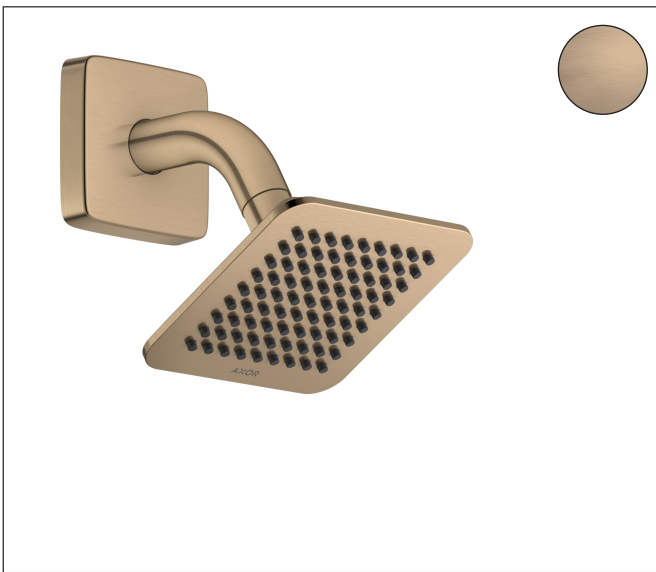

Brand	AXOR
Art. Name	<b>AXOR Citterio C</b> Showerhead 120/120 1-Jet with Showerarm, 1.8 GPM
Art. Nr.	28812141
Surface	Brushed Bronze
Pos.	1

## Product Picture

## Features

- Consists of: showerhead, showerarm
- Showerhead size: 4" x 4"
- Spray type: PowderRain
- Maximum flow rate : 1.8 GPM
- Projection: 4 7/8"
- Spray disc surface: fully finished matching spray face
- Showerhead removable for cleaning