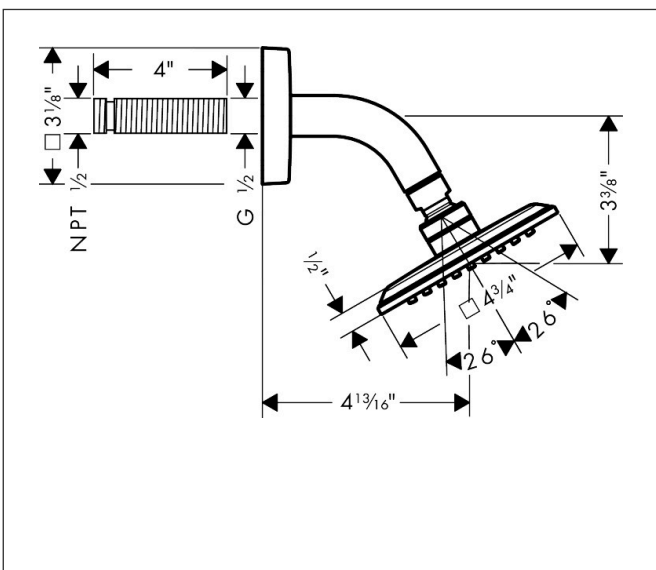

Drawing

Technology

Spray Types