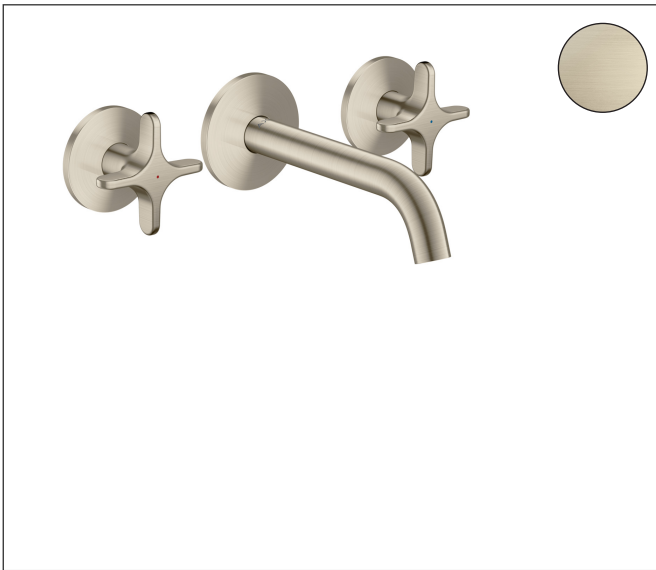

Brand AXOR
 Art. Name **AXOR One** Wall-Mounted Widespread Faucet-Cross Handles, 1.2 GPM
 Art. Nr. 48130821
 Surface Brushed Nickel
 Pos. 1

Product Picture

Features

- Consists of: Wall-Mounted Widespread Faucet Trim, Pop Up Drain
- Handle design: cross handle
- Spray type: Aerated spray
- Maximum flow rate : 1.2 GPM
- 90-degree ceramic valves
- Non-closing flush grated valve

Drawing

Technology