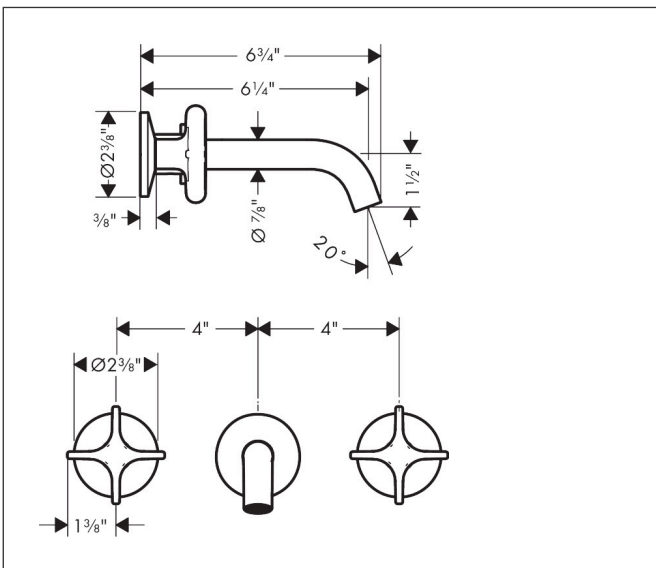

Brand AXOR
 Art. Name **AXOR One** Wall-Mounted Widespread Faucet-Cross Handles, 1.2 GPM
 Art. Nr. 48130821
 Surface Brushed Nickel
 Pos. 1

Product Picture

Features

- Consists of: Wall-Mounted Widespread Faucet Trim, Pop Up Drain
- Handle design: cross handle
- Spray type: Aerated spray
- Maximum flow rate : 1.2 GPM
- 90-degree ceramic valves
- Non-closing flush grated valve

Drawing

Technology