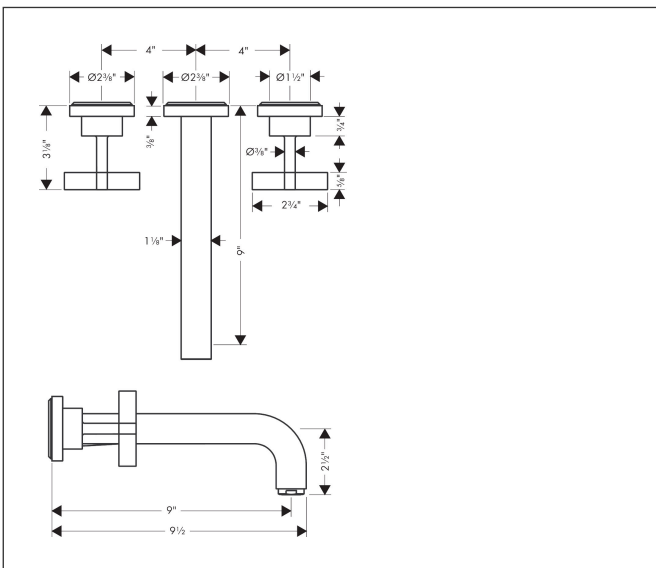

Brand AXOR
 Art. Name **AXOR Citterio** Wall-Mounted Widespread Faucet Trim with Cross Handles, 1.2 GPM
 Art. Nr. 39143001
 Surface Chrome
 Pos. 1

Product Picture

Features

- handle design: cross handle
- Spray pattern: Aerated spray
- Maximum flow rate: 1.2 GPM
- 90-degree ceramic valves

Drawing

Technology