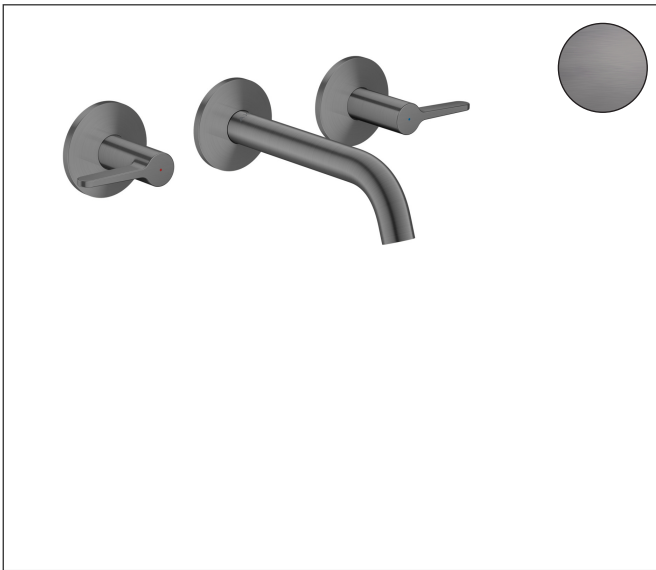

Brand AXOR
 Art. Name **AXOR One** Wall-Mounted Widespread Faucet 160- Lever Handles, 1.2 GPM
 Art. Nr. 48150341
 Surface Brushed Black Chrome
 Pos. 1

Product Picture

Features

- Consists of: Wall-Mounted Widespread Faucet Trim
- Handle design: lever handle
- Spray type: Aerated spray
- Maximum flow rate : 1.2 GPM
- 90-degree ceramic valves

Drawing

Technology