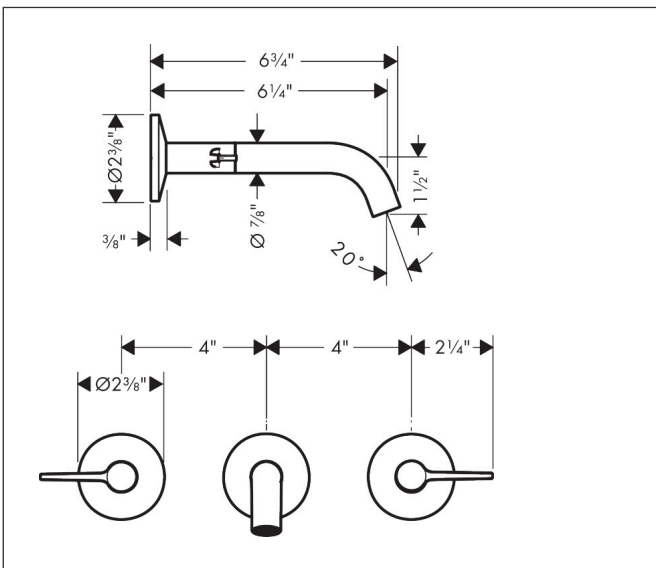

Brand AXOR
 Art. Name **AXOR One** Wall-Mounted Widespread Faucet 160- Lever Handles, 1.2 GPM
 Art. Nr. 48150341
 Surface Brushed Black Chrome
 Pos. 1

Product Picture

Features

- Consists of: Wall-Mounted Widespread Faucet Trim
- Handle design: lever handle
- Spray type: Aerated spray
- Maximum flow rate : 1.2 GPM
- 90-degree ceramic valves

Drawing

Technology