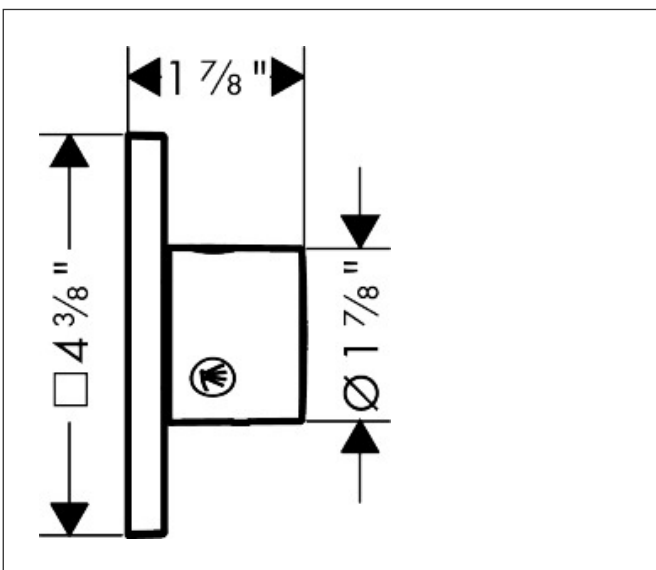

Drawing

Codes / Standards

- cUPC/IAPMO/3016/ cUPC Mark