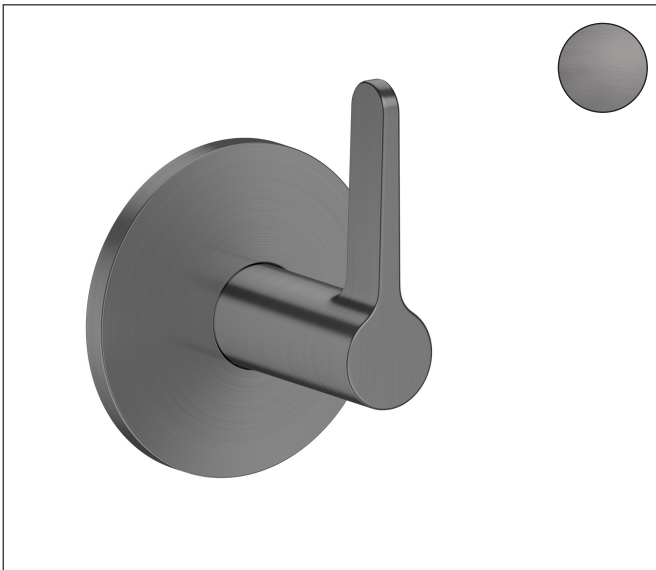

Brand AXOR
Art. Name **AXOR One** Volume Control, Lever Handle
Art. Nr. 48772341
Surface Brushed Black Chrome
Pos. 1

Product Picture

Features

- Volume control for 1 function

Drawing