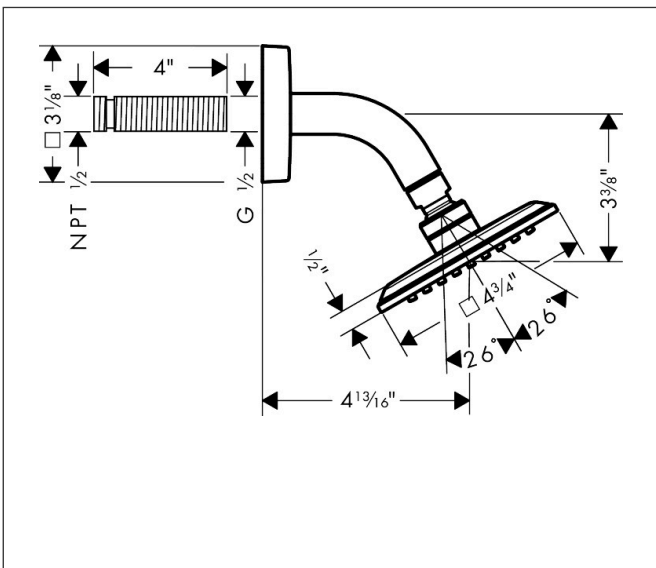

Brand	AXOR
Art. Name	AXOR Citterio C Showerhead 120/120 1-Jet with Showerarm, 2.5 GPM
Art. Nr.	28811001
Surface	Chrome
Pos.	1

Product Picture

Features

- Consists of: showerhead, showerarm
- Showerhead size: 4" x 4"
- Spray type: PowderRain
- Maximum flow rate : 2.5 GPM
- Projection: 4 7/8"
- Spray disc surface: fully finished matching spray face
- Showerhead removable for cleaning

Drawing

Technology

Spray Types

Codes / Standards

- cUPC/IAPMO/3016/showers/2,5gpm