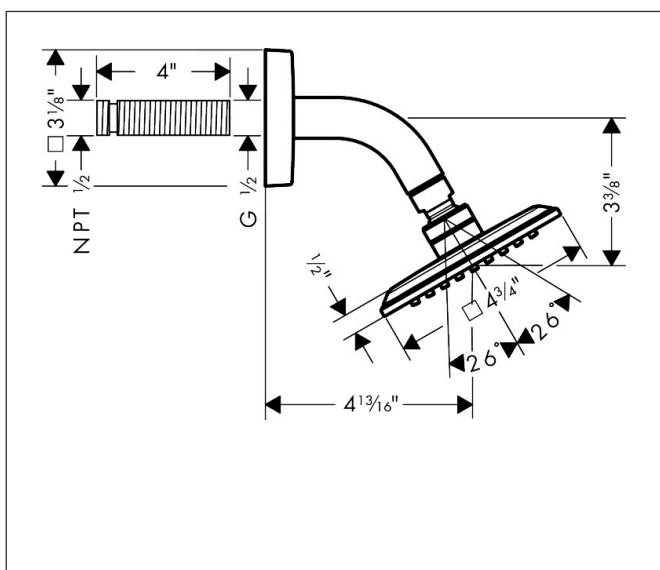

Brand	AXOR
Art. Name	AXOR Citterio C Showerhead 120/120 1-Jet with Showerarm, 2.5 GPM
Art. Nr.	28811141
Surface	Brushed Bronze
Pos.	1

Product Picture

Features

- Consists of: showerhead, showerarm
- Showerhead size: 4" x 4"
- Spray type: PowderRain
- Maximum flow rate : 2.5 GPM
- Projection: 4 7/8"
- Spray disc surface: fully finished matching spray face
- Showerhead removable for cleaning

Drawing

Technology

Spray Types

Codes / Standards

- cUPC/IAPMO/3016/showers/2,5gpm