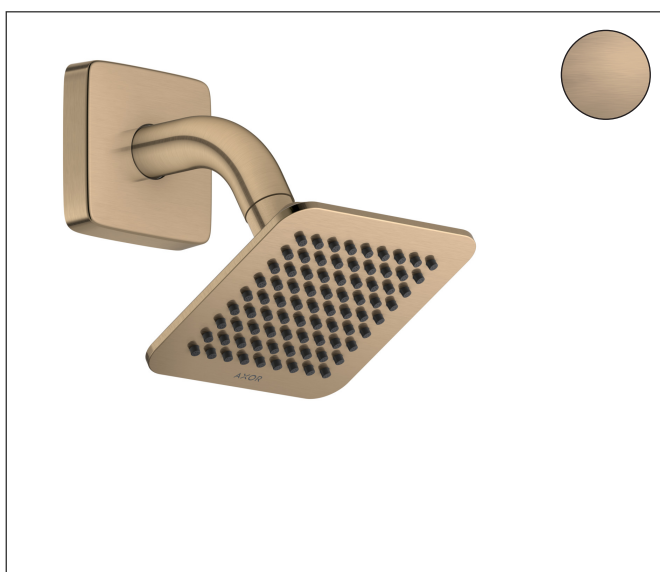

Brand	AXOR
Art. Name	AXOR Citterio C Showerhead 120/120 1-Jet with Showerarm, 2.5 GPM
Art. Nr.	28811141
Surface	Brushed Bronze
Pos.	1

Product Picture

Features

- Consists of: showerhead, showerarm
- Showerhead size: 4" x 4"
- Spray type: PowderRain
- Maximum flow rate : 2.5 GPM
- Projection: 4 7/8"
- Spray disc surface: fully finished matching spray face
- Showerhead removable for cleaning

Drawing

Technology

Spray Types

Codes / Standards

- cUPC/IAPMO/3016/showers/2,5gpm