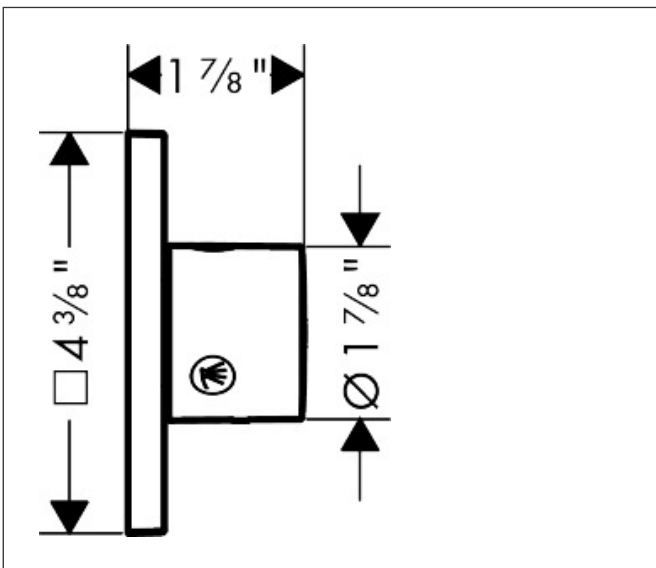

Drawing

Codes / Standards

- cUPC/IAPMO/3016/ cUPC Mark