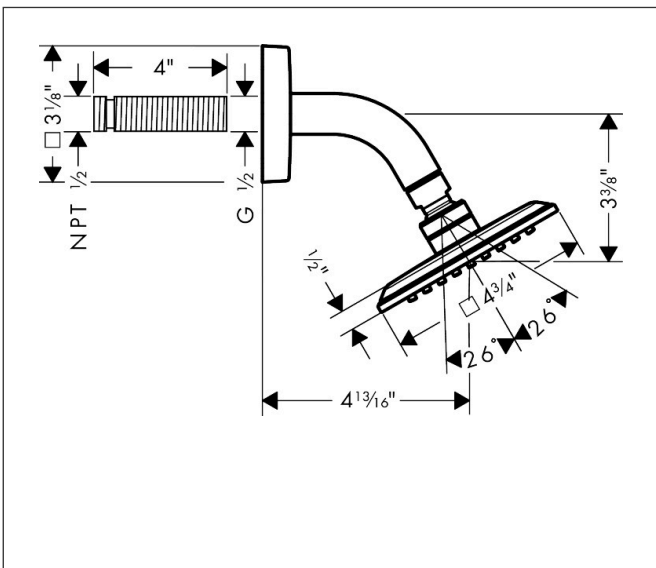

Brand	AXOR
Art. Name	AXOR Citterio C Showerhead 120/120 1-Jet with Showerarm, 1.8 GPM
Art. Nr.	28812831
Surface	Polished Nickel
Pos.	1

Product Picture

Features

- Consists of: showerhead, showerarm
- Showerhead size: 4" x 4"
- Spray type: PowderRain
- Maximum flow rate : 1.8 GPM
- Projection: 4 7/8"
- Spray disc surface: fully finished matching spray face
- Showerhead removable for cleaning

Drawing

Technology

Spray Types