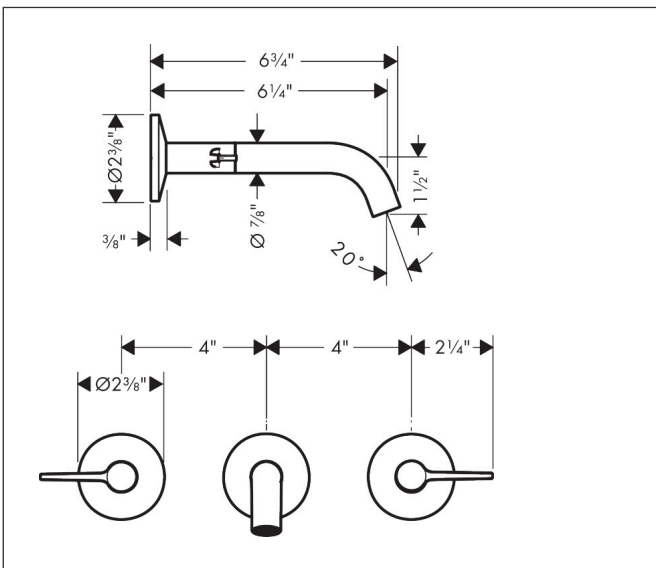

Brand AXOR
Art. Name **AXOR One** Wall-Mounted Widespread Faucet 160- Lever Handles, 1.2 GPM
Art. Nr. 48150141
Surface Brushed Bronze
Pos. 1

Product Picture

Features

- Consists of: Wall-Mounted Widespread Faucet Trim
- Handle design: lever handle
- Spray type: Aerated spray
- Maximum flow rate : 1.2 GPM
- 90-degree ceramic valves

Drawing

Technology