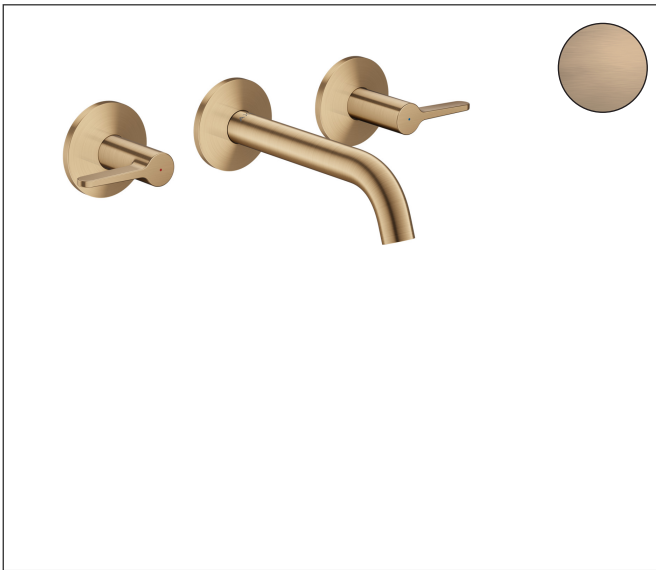

Brand AXOR  
 Art. Name **AXOR One** Wall-Mounted Widespread Faucet 160- Lever Handles, 1.2 GPM  
 Art. Nr. 48150141  
 Surface Brushed Bronze  
 Pos. 1

## Product Picture

## Features

- Consists of: Wall-Mounted Widespread Faucet Trim
- Handle design: lever handle
- Spray type: Aerated spray
- Maximum flow rate : 1.2 GPM
- 90-degree ceramic valves