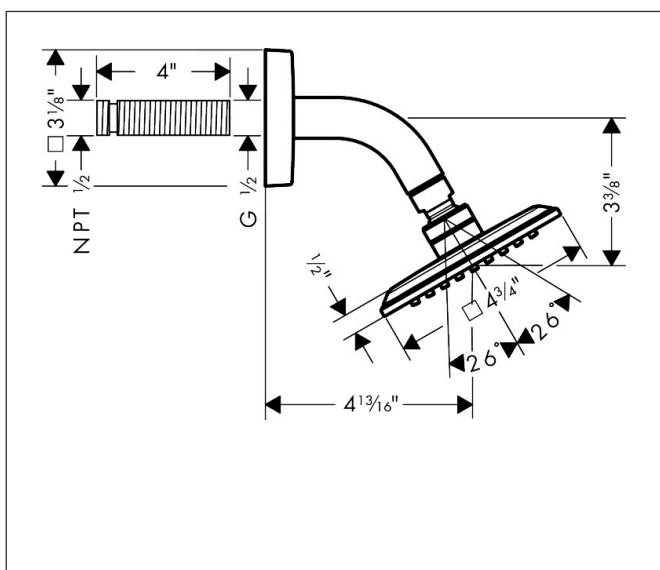

Brand	AXOR
Art. Name	AXOR Citterio C Showerhead 120/120 1-Jet with Showerarm, 1.8 GPM
Art. Nr.	28812821
Surface	Brushed Nickel
Pos.	1

Product Picture

Features

- Consists of: showerhead, showerarm
- Showerhead size: 4" x 4"
- Spray type: PowderRain
- Maximum flow rate : 1.8 GPM
- Projection: 4 7/8"
- Spray disc surface: fully finished matching spray face
- Showerhead removable for cleaning

Drawing

Technology

Spray Types