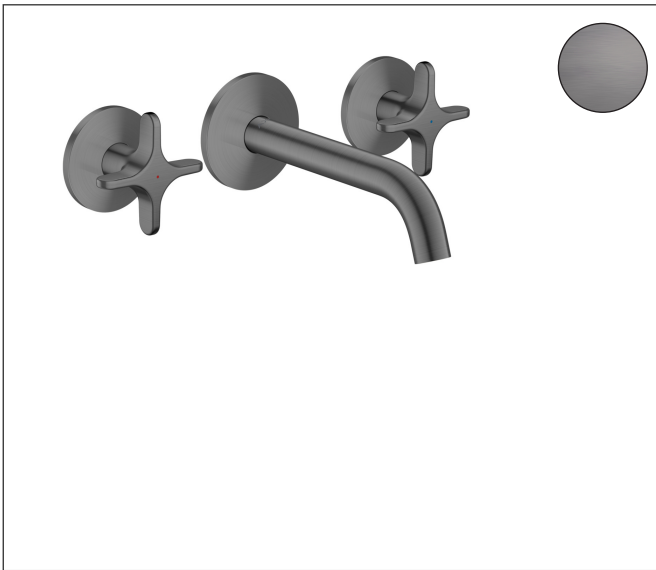

Brand AXOR
 Art. Name **AXOR One** Wall-Mounted Widespread Faucet-Cross Handles, 1.2 GPM
 Art. Nr. 48130341
 Surface Brushed Black Chrome
 Pos. 1

Product Picture

Features

- Consists of: Wall-Mounted Widespread Faucet Trim, Pop Up Drain
- Handle design: cross handle
- Spray type: Aerated spray
- Maximum flow rate : 1.2 GPM
- 90-degree ceramic valves
- Non-closing flush grated valve

Drawing

Technology