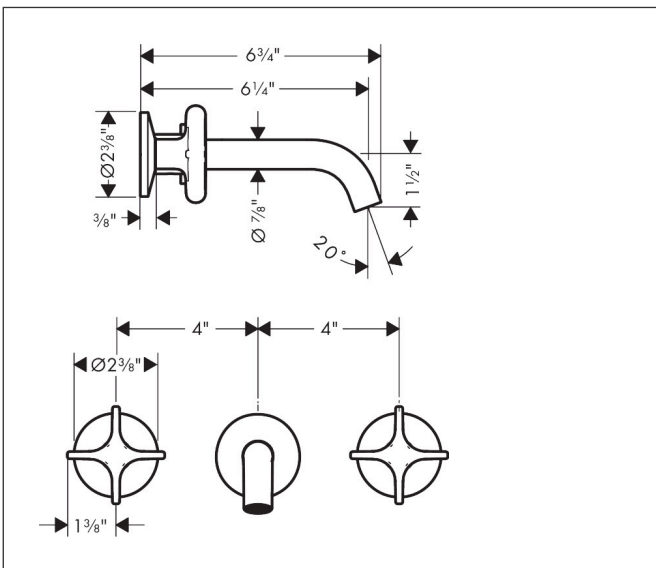

Brand AXOR
 Art. Name **AXOR One** Wall-Mounted Widespread Faucet-Cross Handles, 1.2 GPM
 Art. Nr. 48130341
 Surface Brushed Black Chrome
 Pos. 1

Product Picture

Features

- Consists of: Wall-Mounted Widespread Faucet Trim, Pop Up Drain
- Handle design: cross handle
- Spray type: Aerated spray
- Maximum flow rate : 1.2 GPM
- 90-degree ceramic valves
- Non-closing flush grated valve

Drawing

Technology