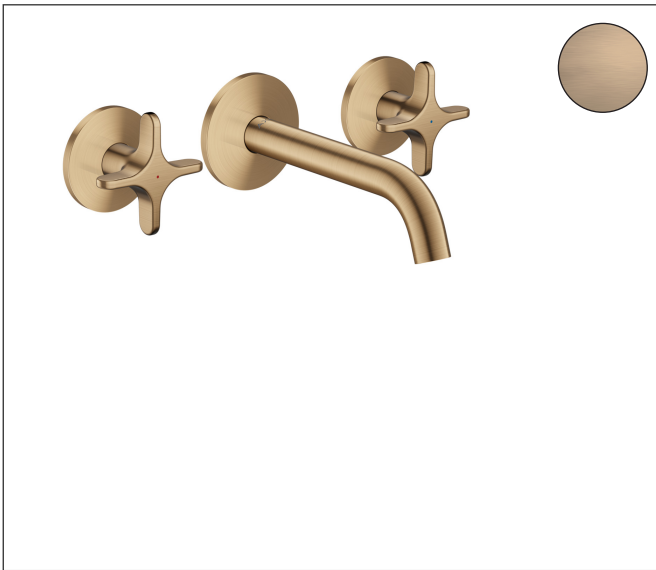

Brand AXOR
 Art. Name **AXOR One** Wall-Mounted Widespread Faucet-Cross Handles, 1.2 GPM
 Art. Nr. 48130141
 Surface Brushed Bronze
 Pos. 1

Product Picture

Features

- Consists of: Wall-Mounted Widespread Faucet Trim, Pop Up Drain
- Handle design: cross handle
- Spray type: Aerated spray
- Maximum flow rate : 1.2 GPM
- 90-degree ceramic valves
- Non-closing flush grated valve

Drawing

Technology