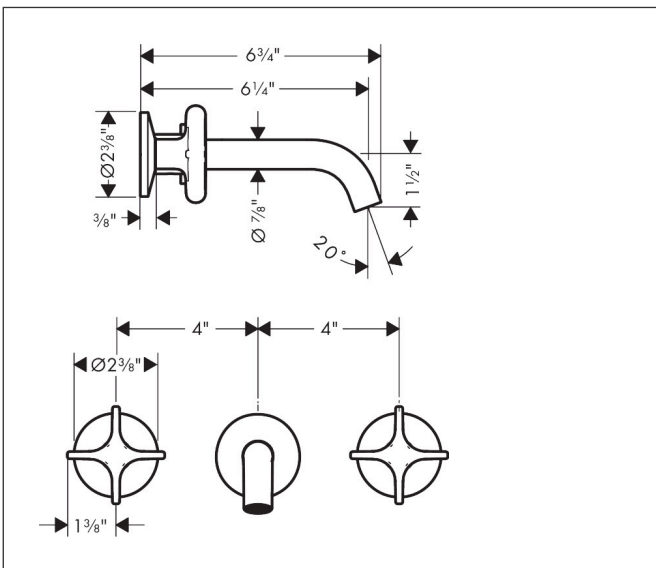

Brand AXOR
 Art. Name **AXOR One** Wall-Mounted Widespread Faucet-Cross Handles, 1.2 GPM
 Art. Nr. 48130141
 Surface Brushed Bronze
 Pos. 1

Product Picture

Features

- Consists of: Wall-Mounted Widespread Faucet Trim, Pop Up Drain
- Handle design: cross handle
- Spray type: Aerated spray
- Maximum flow rate : 1.2 GPM
- 90-degree ceramic valves
- Non-closing flush grated valve

Drawing

Technology